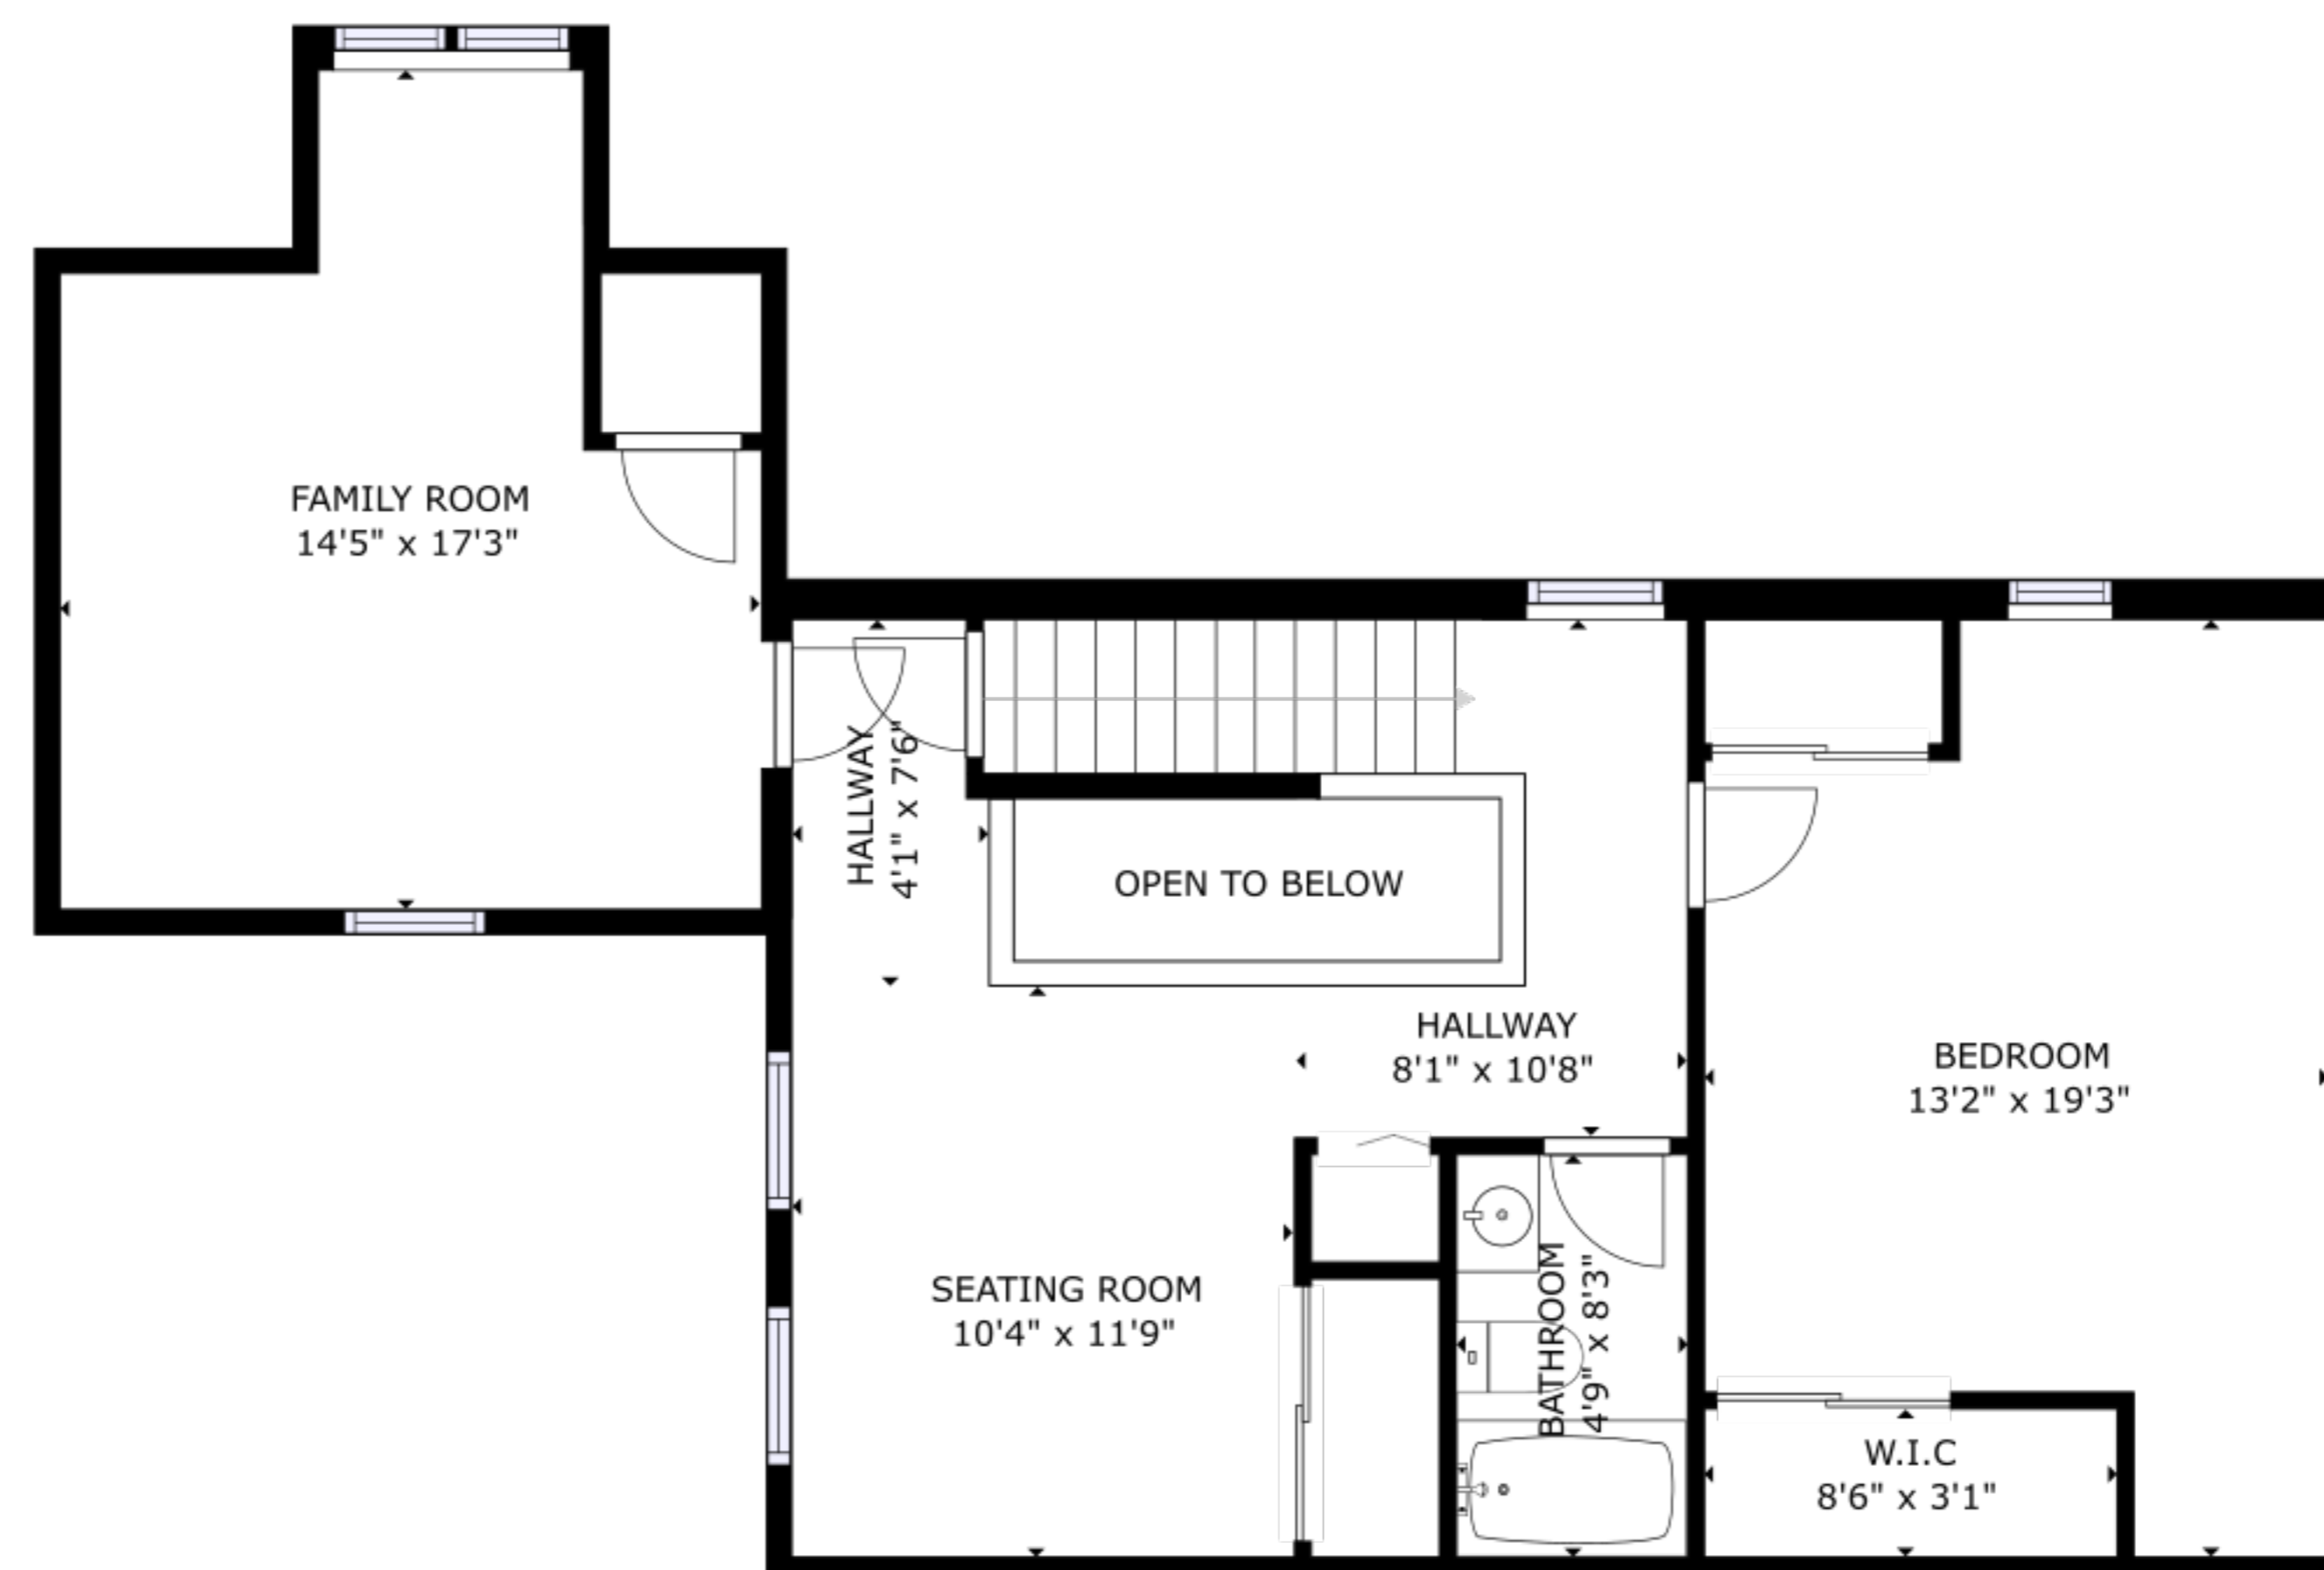

FLOOR 1

FLOOR 2

FLOOR 3

GROSS INTERNAL AREA
 FLOOR 1: 1346 sq ft, FLOOR 2: 818 sq ft, FLOOR 3: 453 sq ft
 TOTAL: 2617 sq ft
 SIZES AND DIMENSIONS ARE APPROXIMATE, ACTUAL MAY VARY.