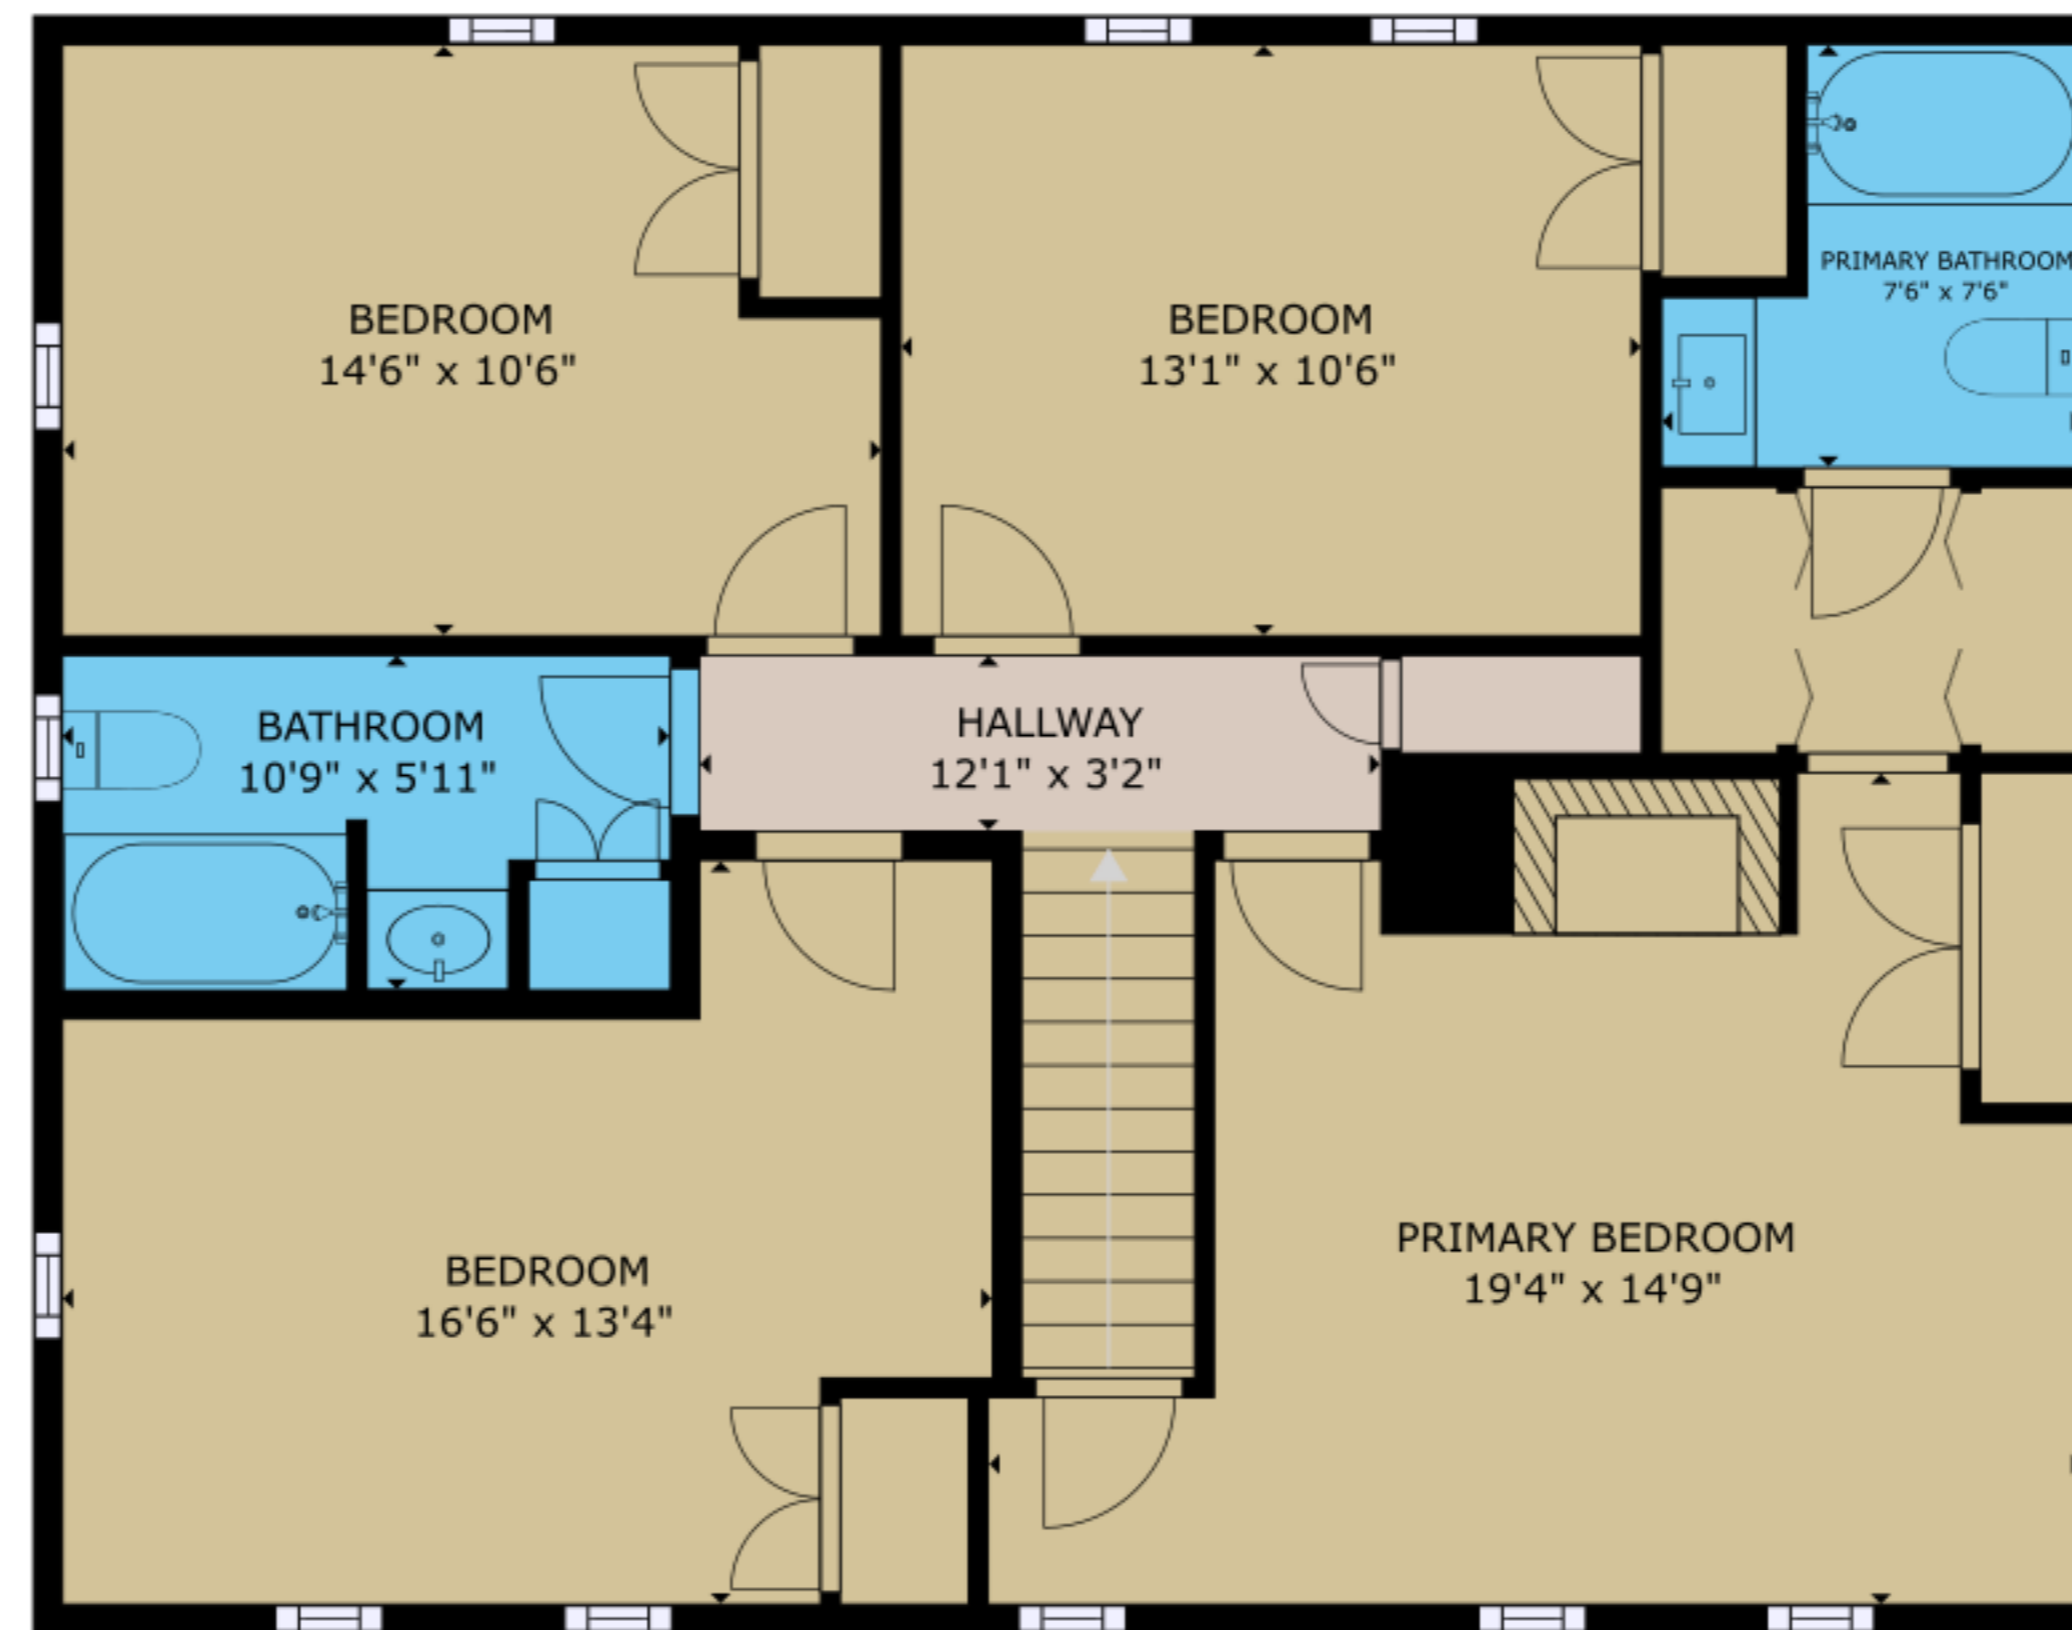

FLOOR 1

FLOOR 2

FLOOR 3

GROSS INTERNAL AREA  
 FLOOR 1: 1320 sq ft, FLOOR 2: 982 sq ft, FLOOR 3: 505 sq ft  
 TOTAL: 2807 sq ft  
 SIZES AND DIMENSIONS ARE APPROXIMATE, ACTUAL MAY VARY.