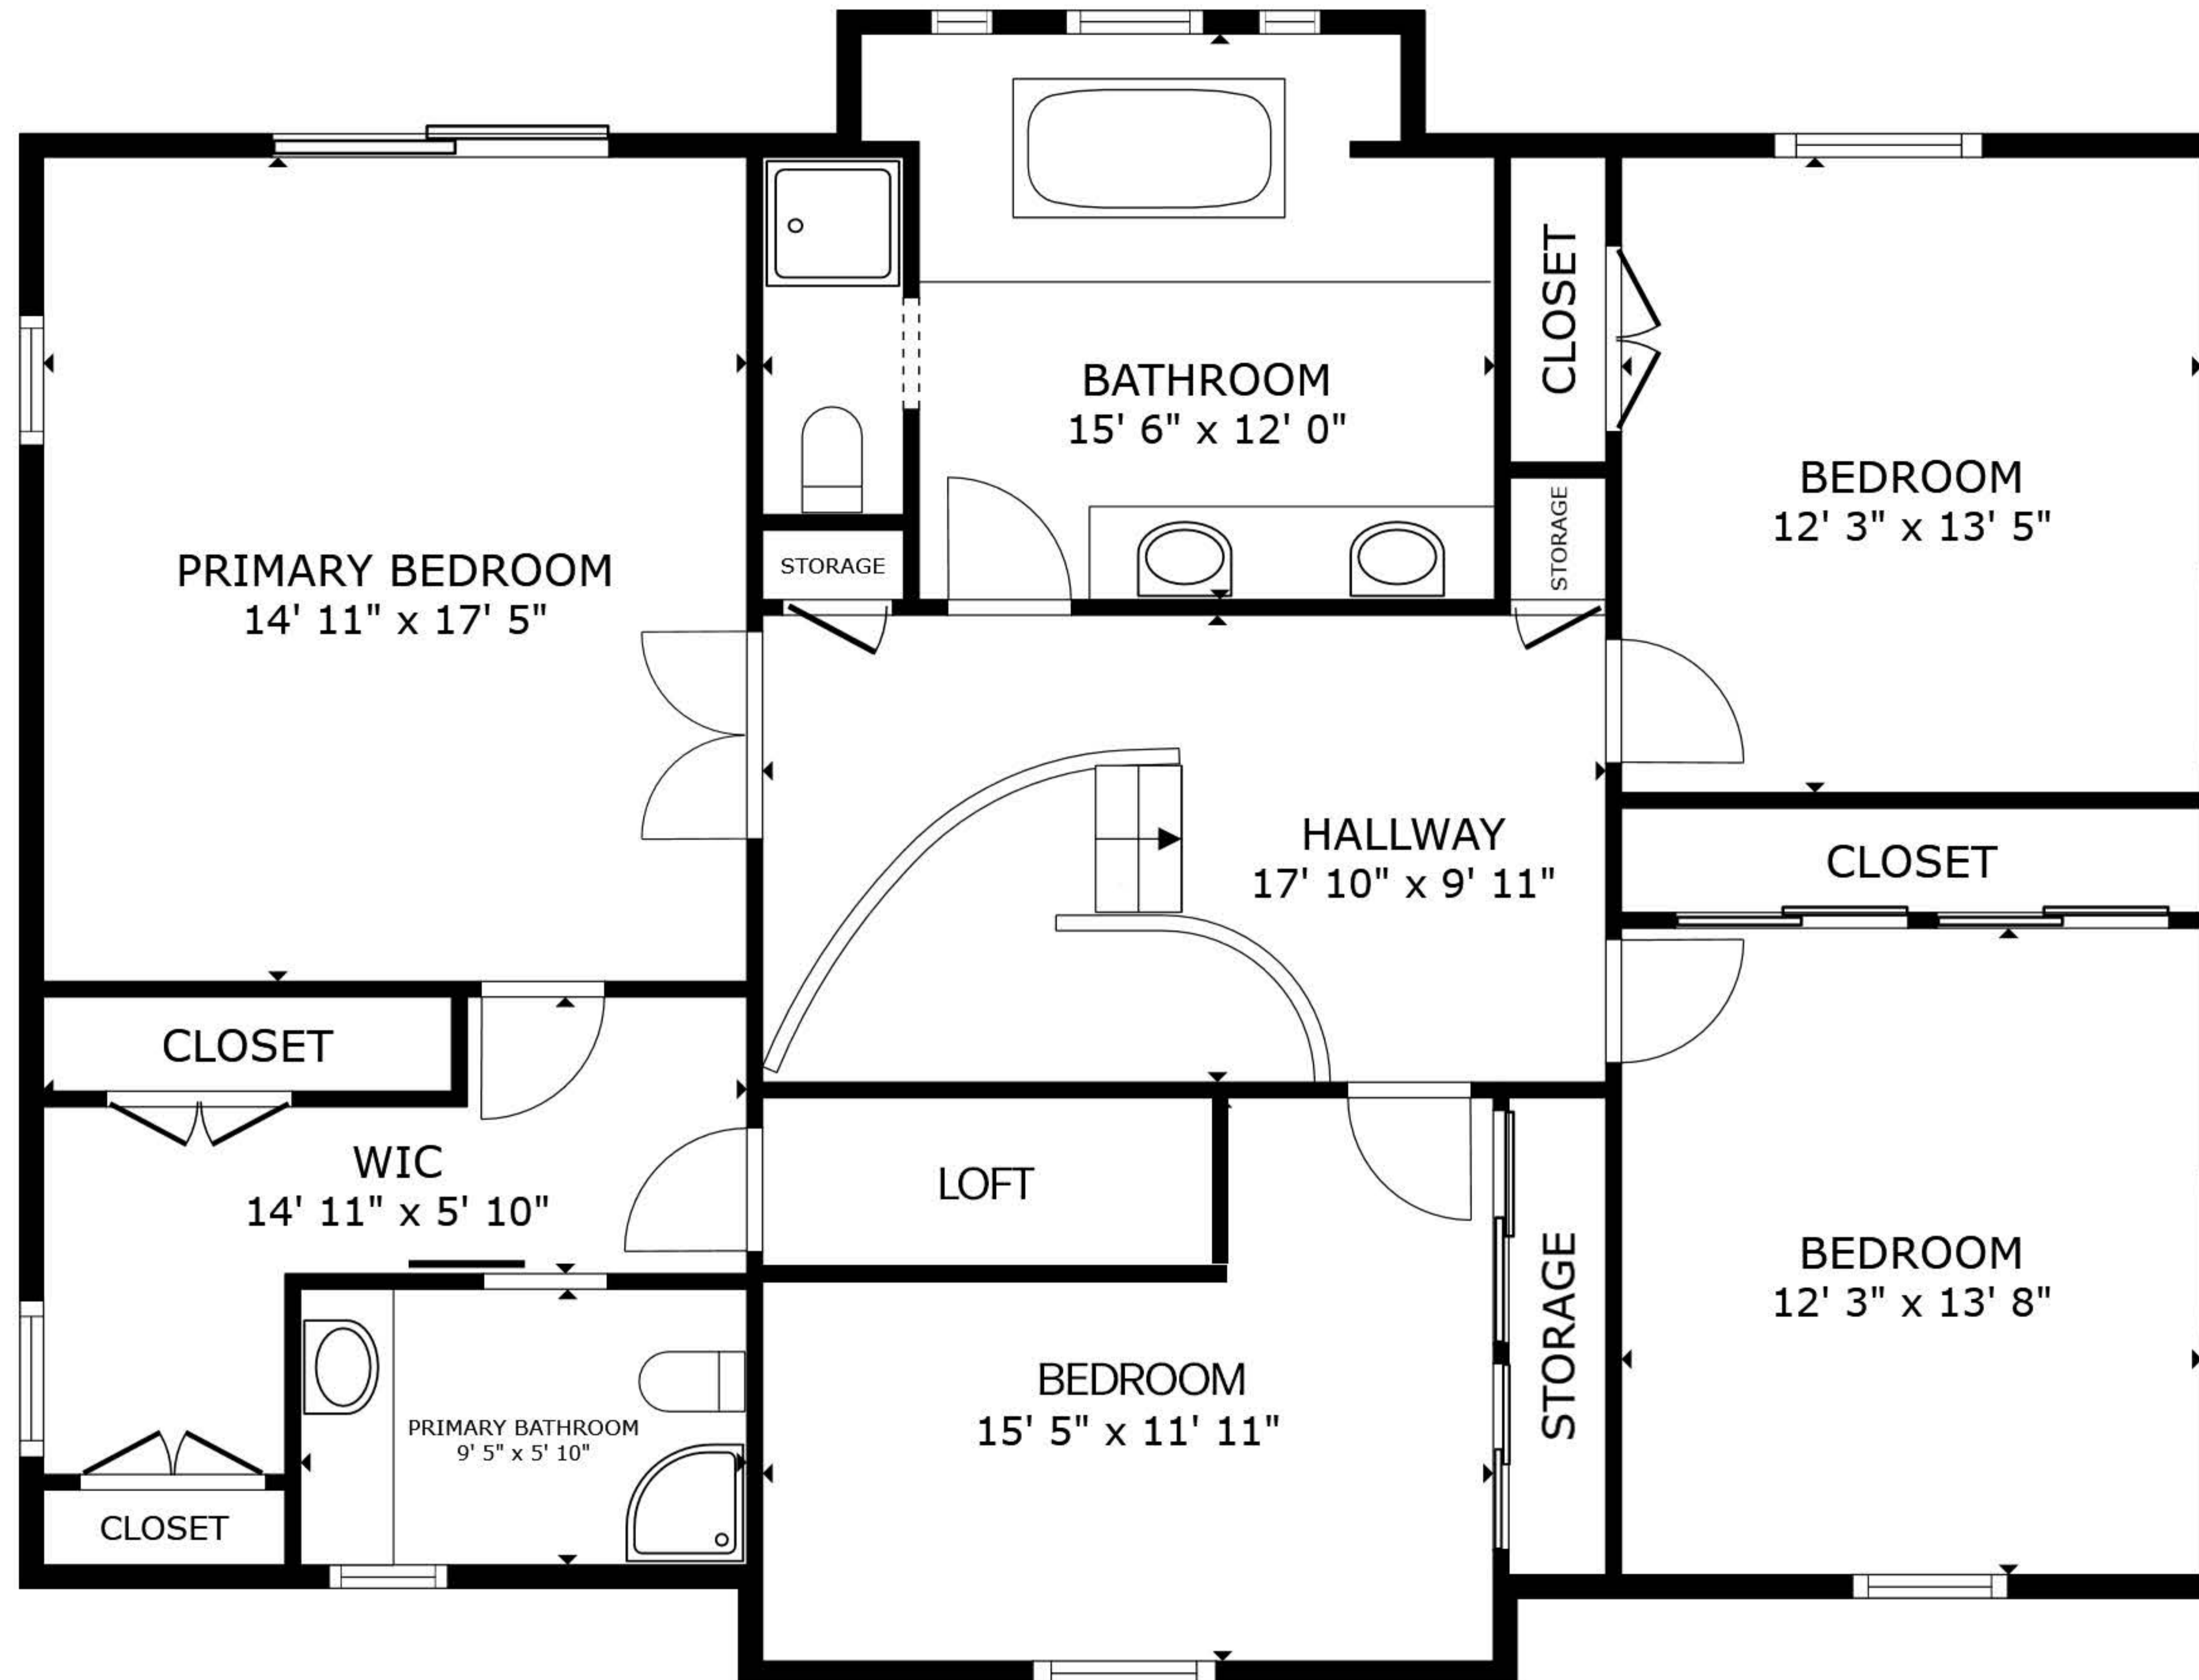

FLOOR 1

GROSS INTERNAL AREA
 FLOOR 1 1,820 sq.ft. FLOOR 2 1,423 sq.ft.
 EXCLUDED AREAS : GARAGE 528 sq.ft.
 TOTAL : 3,243 sq.ft.

SIZES AND DIMENSIONS ARE APPROXIMATE, ACTUAL MAY VARY.

FLOOR 2

GROSS INTERNAL AREA
 FLOOR 1 1,820 sq.ft. FLOOR 2 1,423 sq.ft.
 EXCLUDED AREAS : GARAGE 528 sq.ft.
 TOTAL : 3,243 sq.ft.

SIZES AND DIMENSIONS ARE APPROXIMATE, ACTUAL MAY VARY.