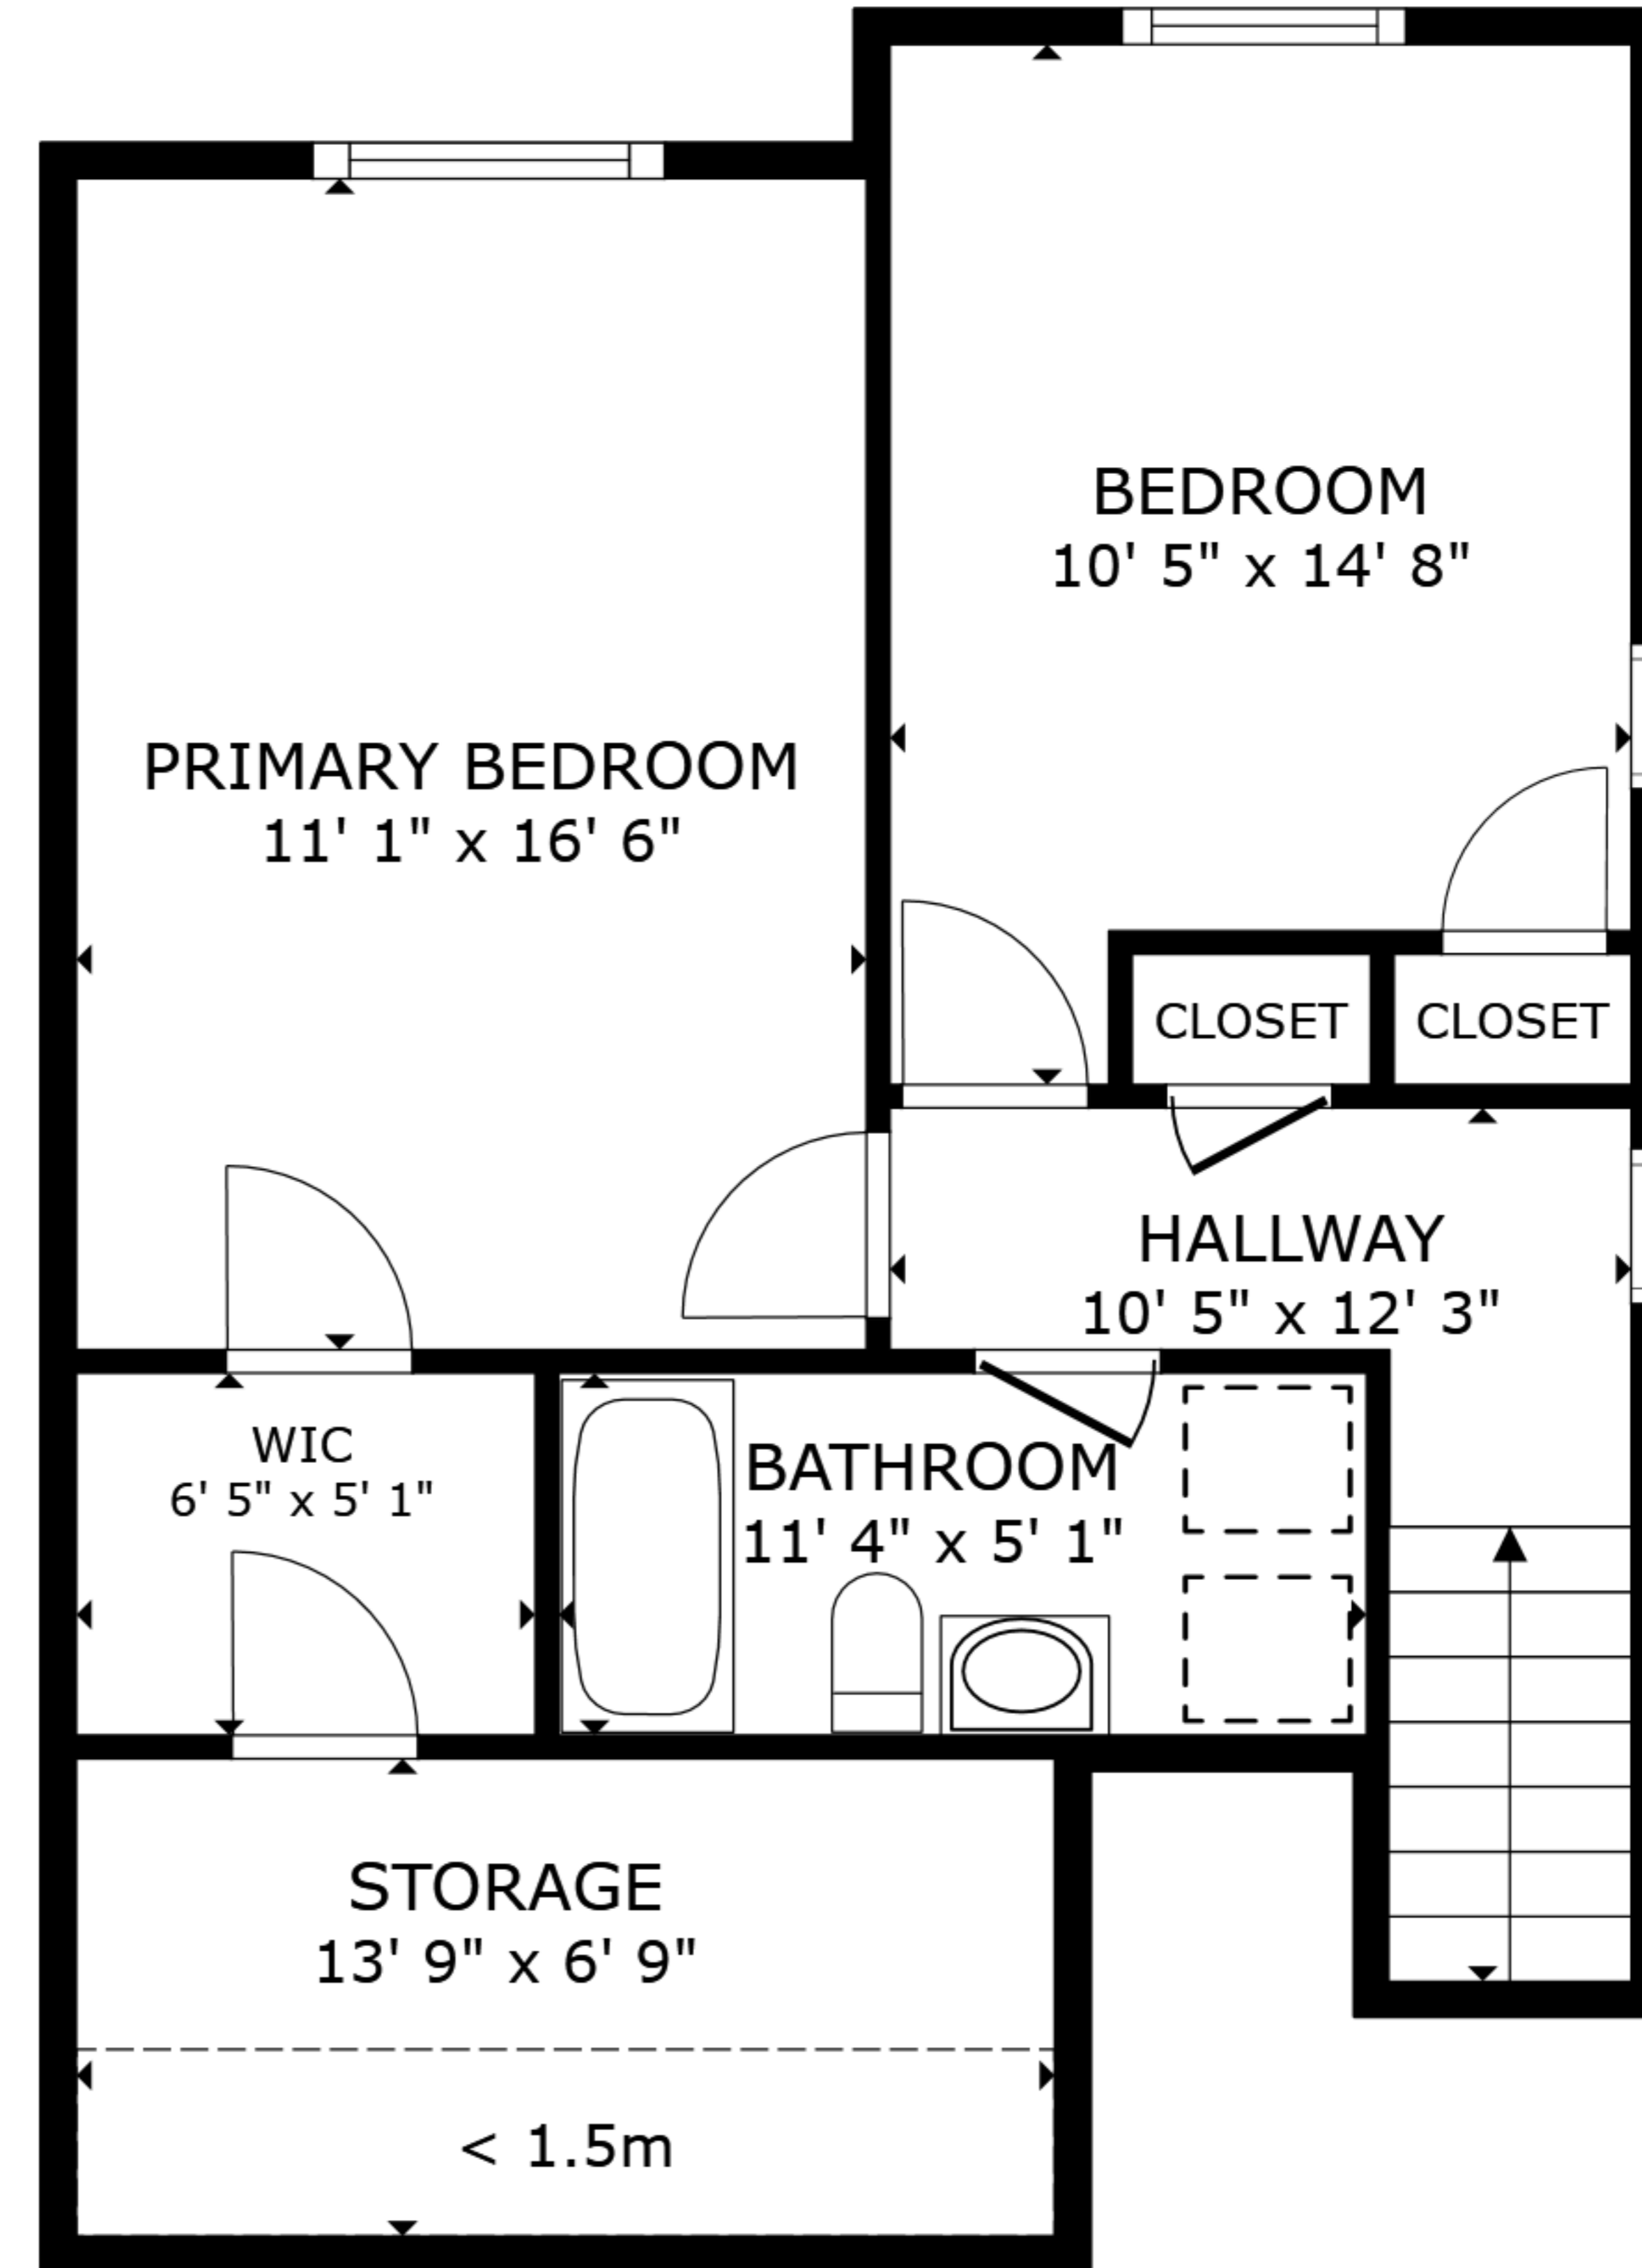

FLOOR 1

FLOOR 2

GROSS INTERNAL AREA
 FLOOR 1 556 sq.ft. FLOOR 2 571 sq.ft.
 EXCLUDED AREAS : GARAGE 233 sq.ft. REDUCED HEADROOM 36 sq.ft.
 TOTAL : 1,127 sq.ft.
 SIZES AND DIMENSIONS ARE APPROXIMATE, ACTUAL MAY VARY.