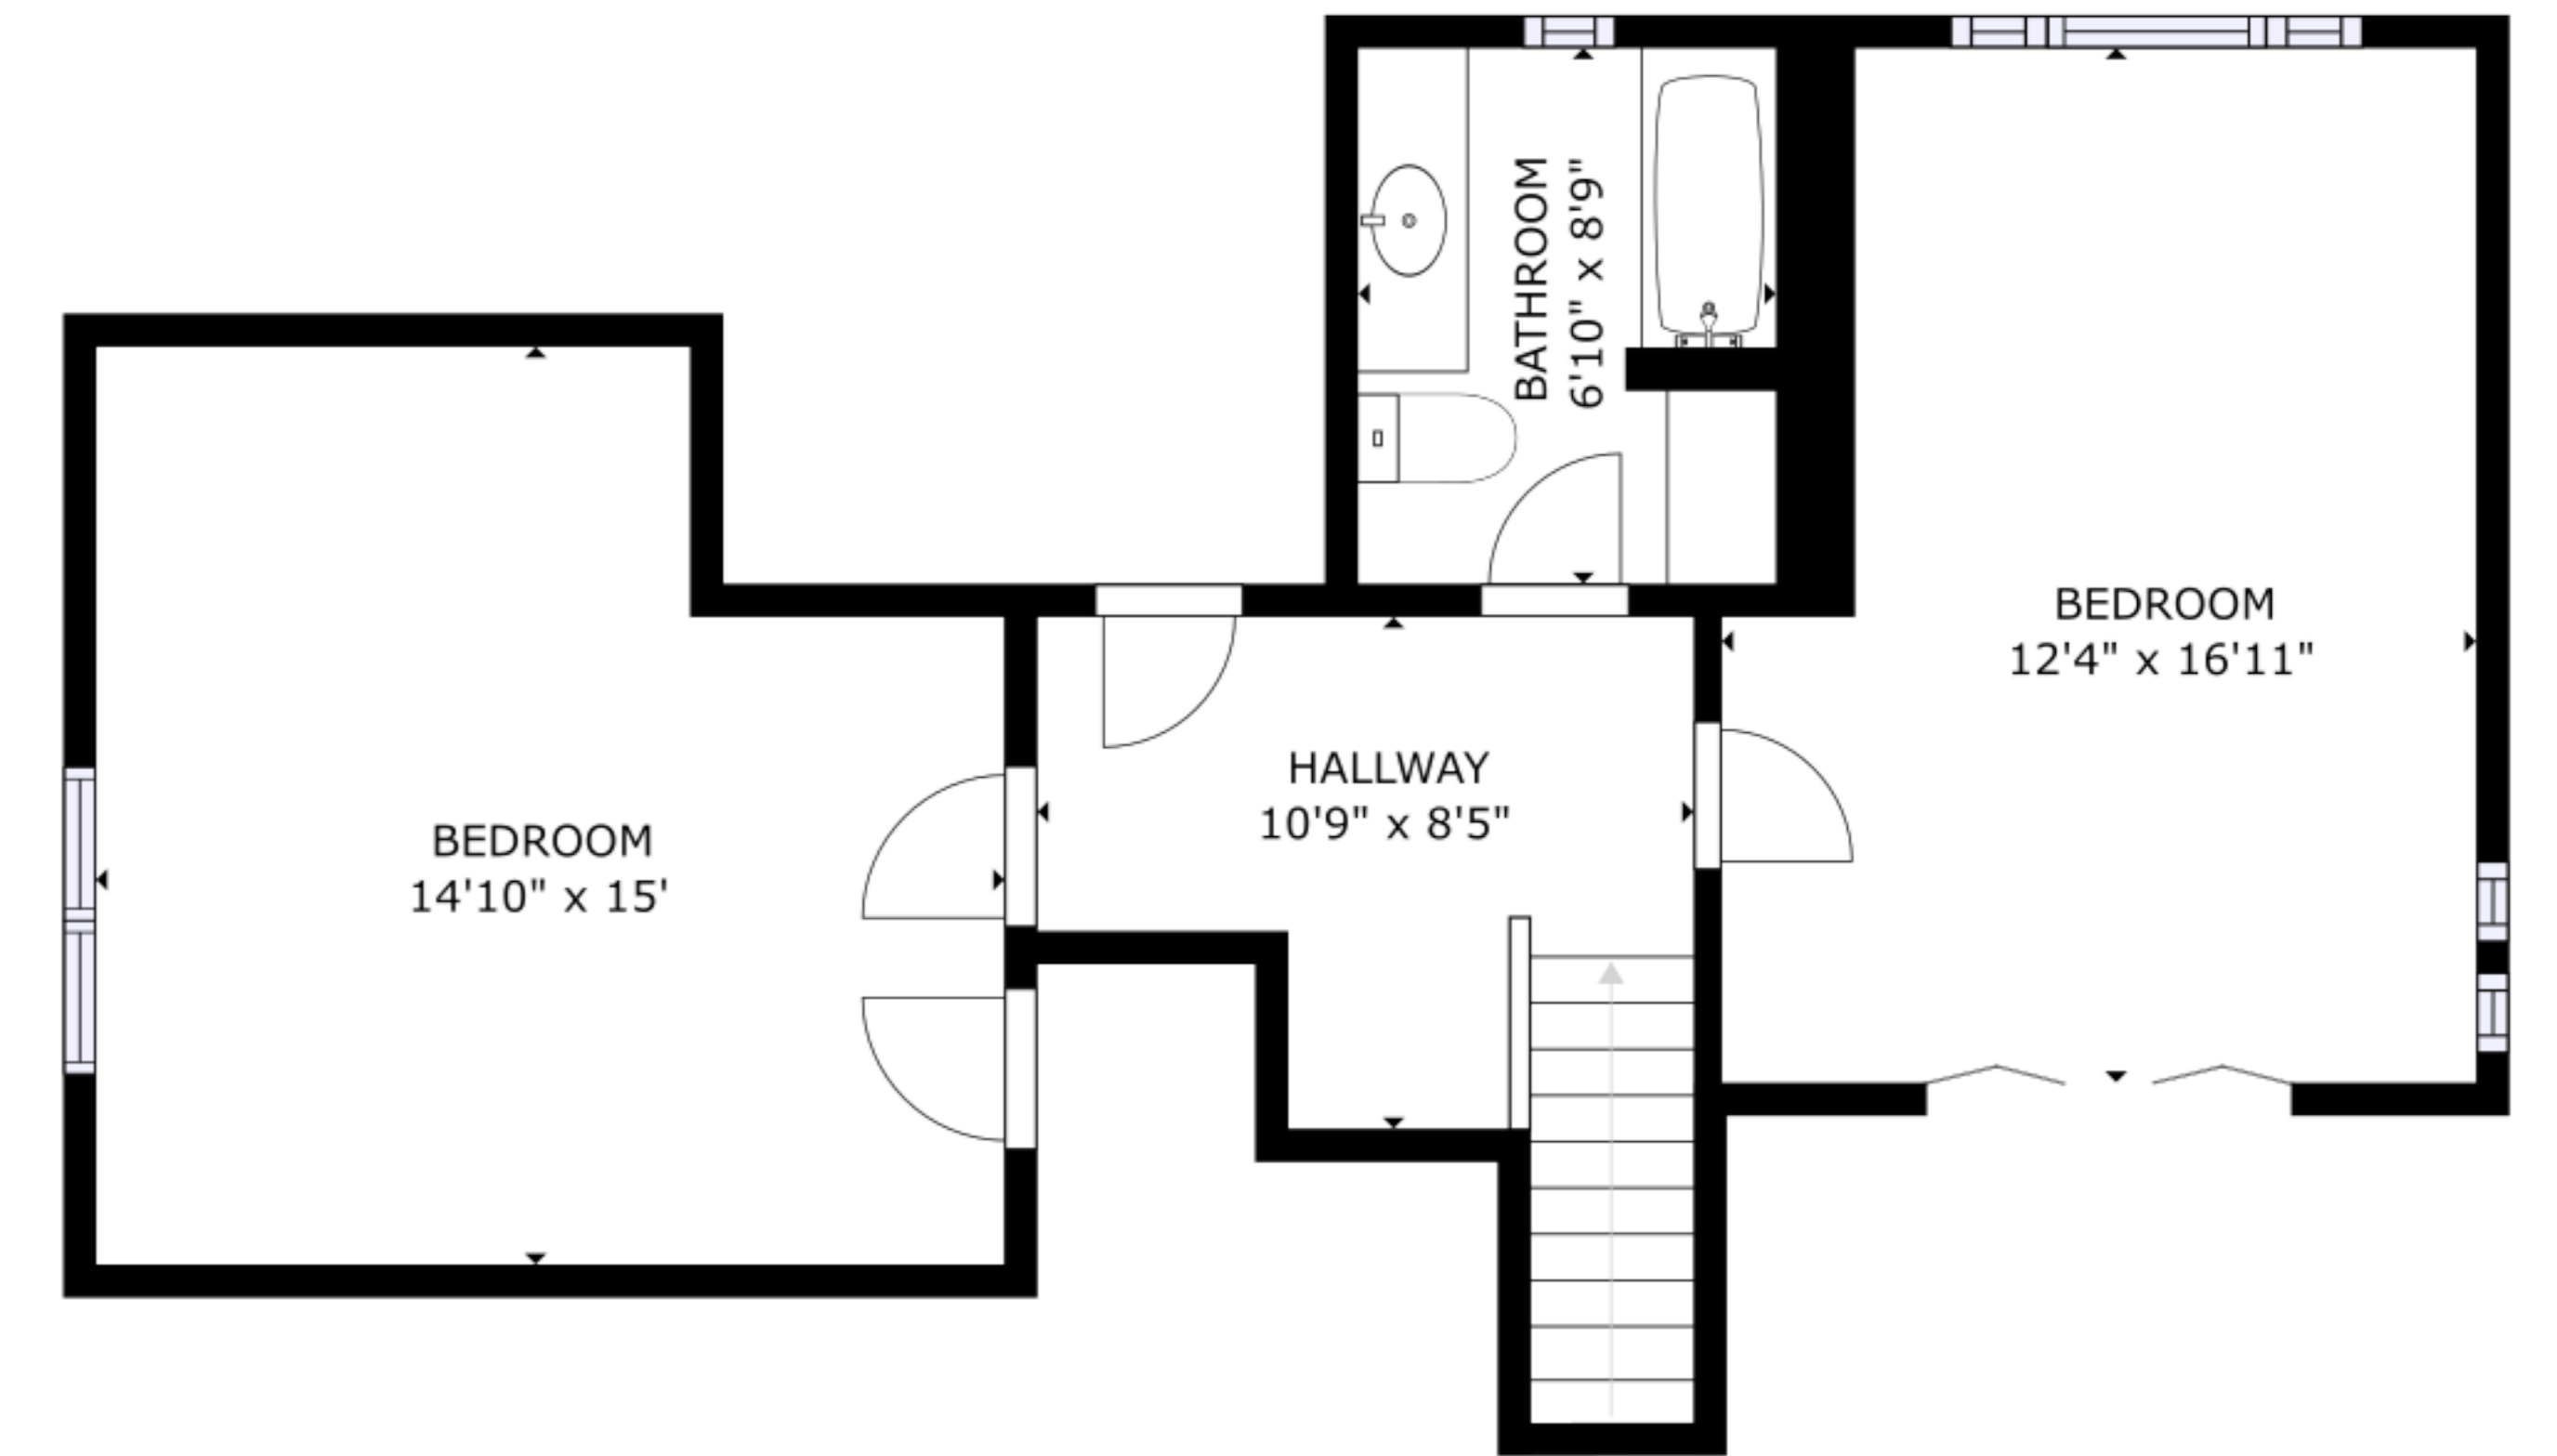

FLOOR 1

FLOOR 2

GROSS INTERNAL AREA
 FLOOR 1: 1573 sq ft, FLOOR 2: 560 sq ft
 TOTAL: 2133 sq ft

SIZES AND DIMENSIONS ARE APPROXIMATE, ACTUAL MAY VARY.