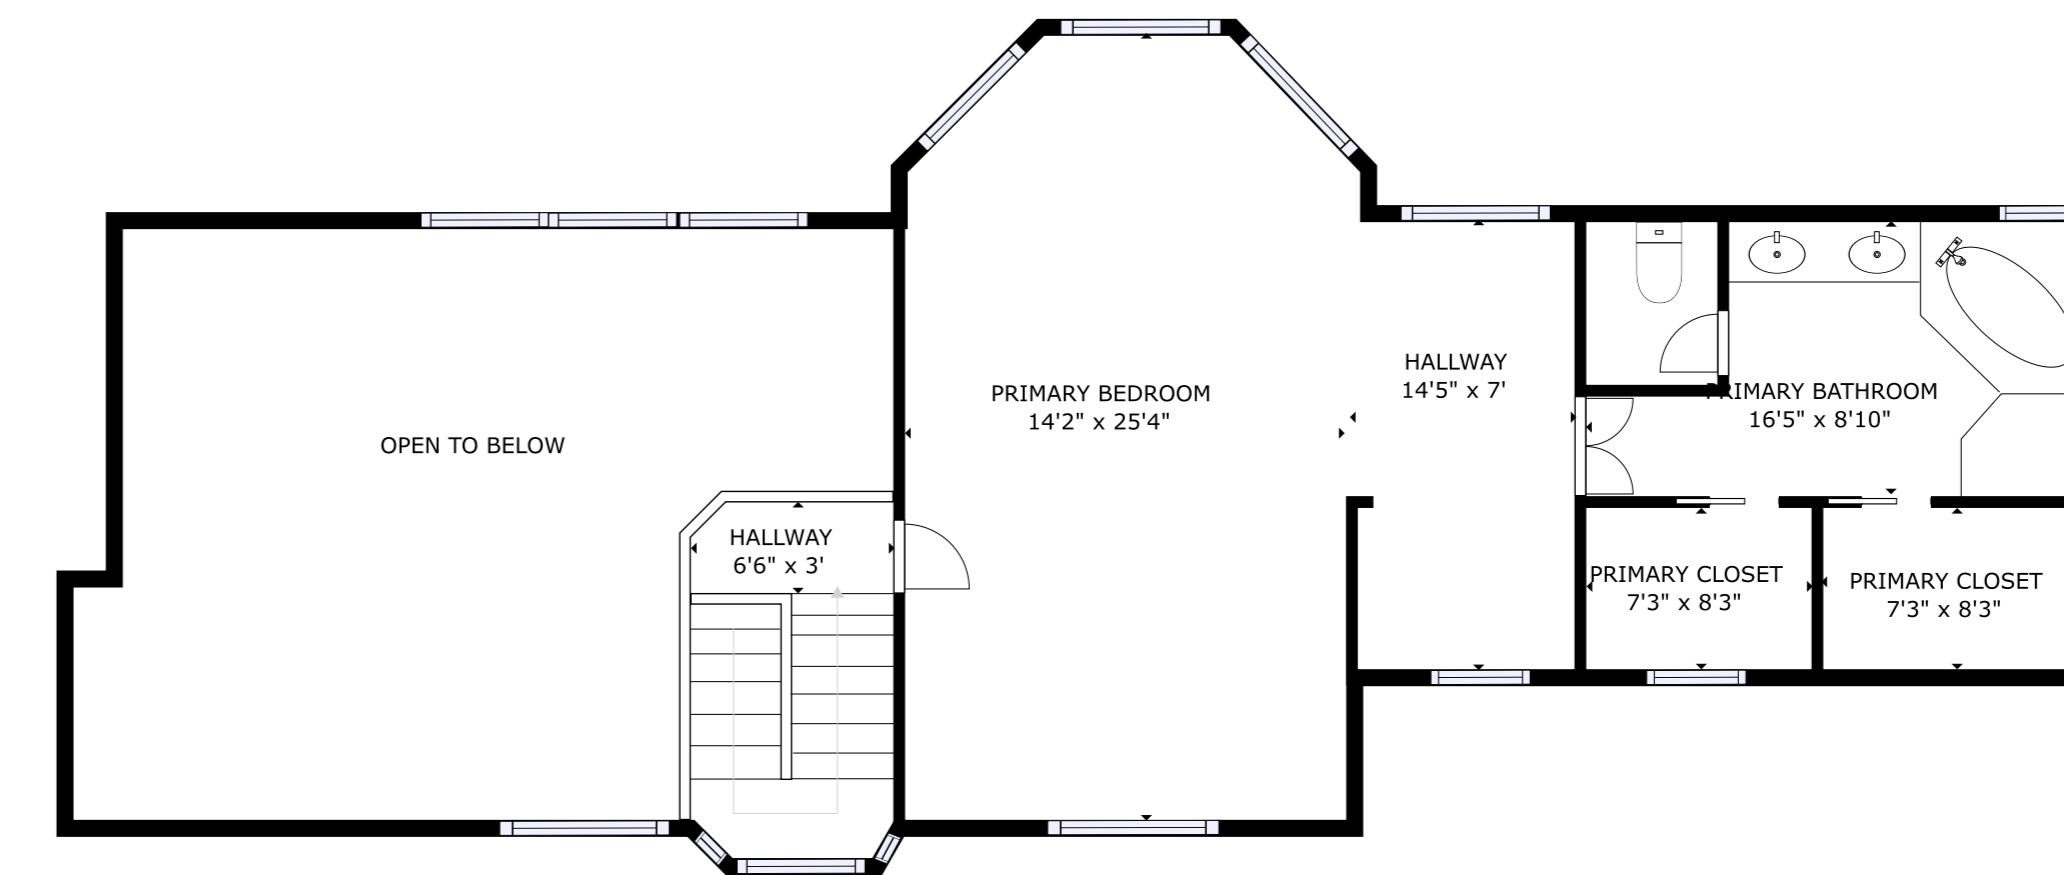

FLOOR 1

FLOOR 2

GROSS INTERNAL AREA  
 FLOOR 1: 2907 sq ft, FLOOR 2: 1233 sq ft  
 TOTAL: 4140 sq ft  
 SIZES AND DIMENSIONS ARE APPROXIMATE, ACTUAL MAY VARY.