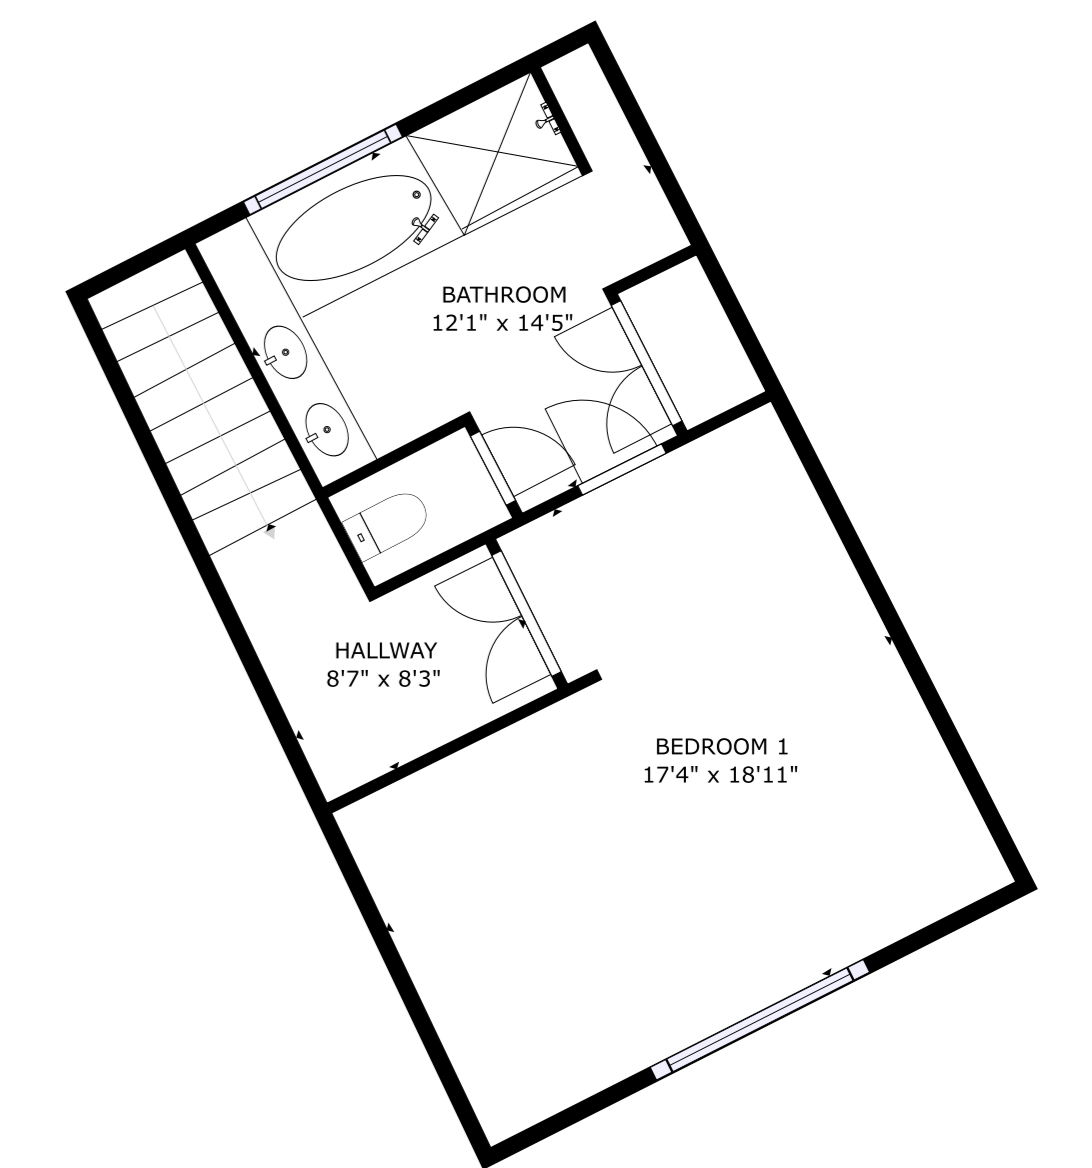

FLOOR 1

FLOOR 2

GROSS INTERNAL AREA  
 FLOOR 1: 2907 sq ft, FLOOR 2: 1233 sq ft  
 TOTAL: 4140 sq ft  
 SIZES AND DIMENSIONS ARE APPROXIMATE, ACTUAL MAY VARY.