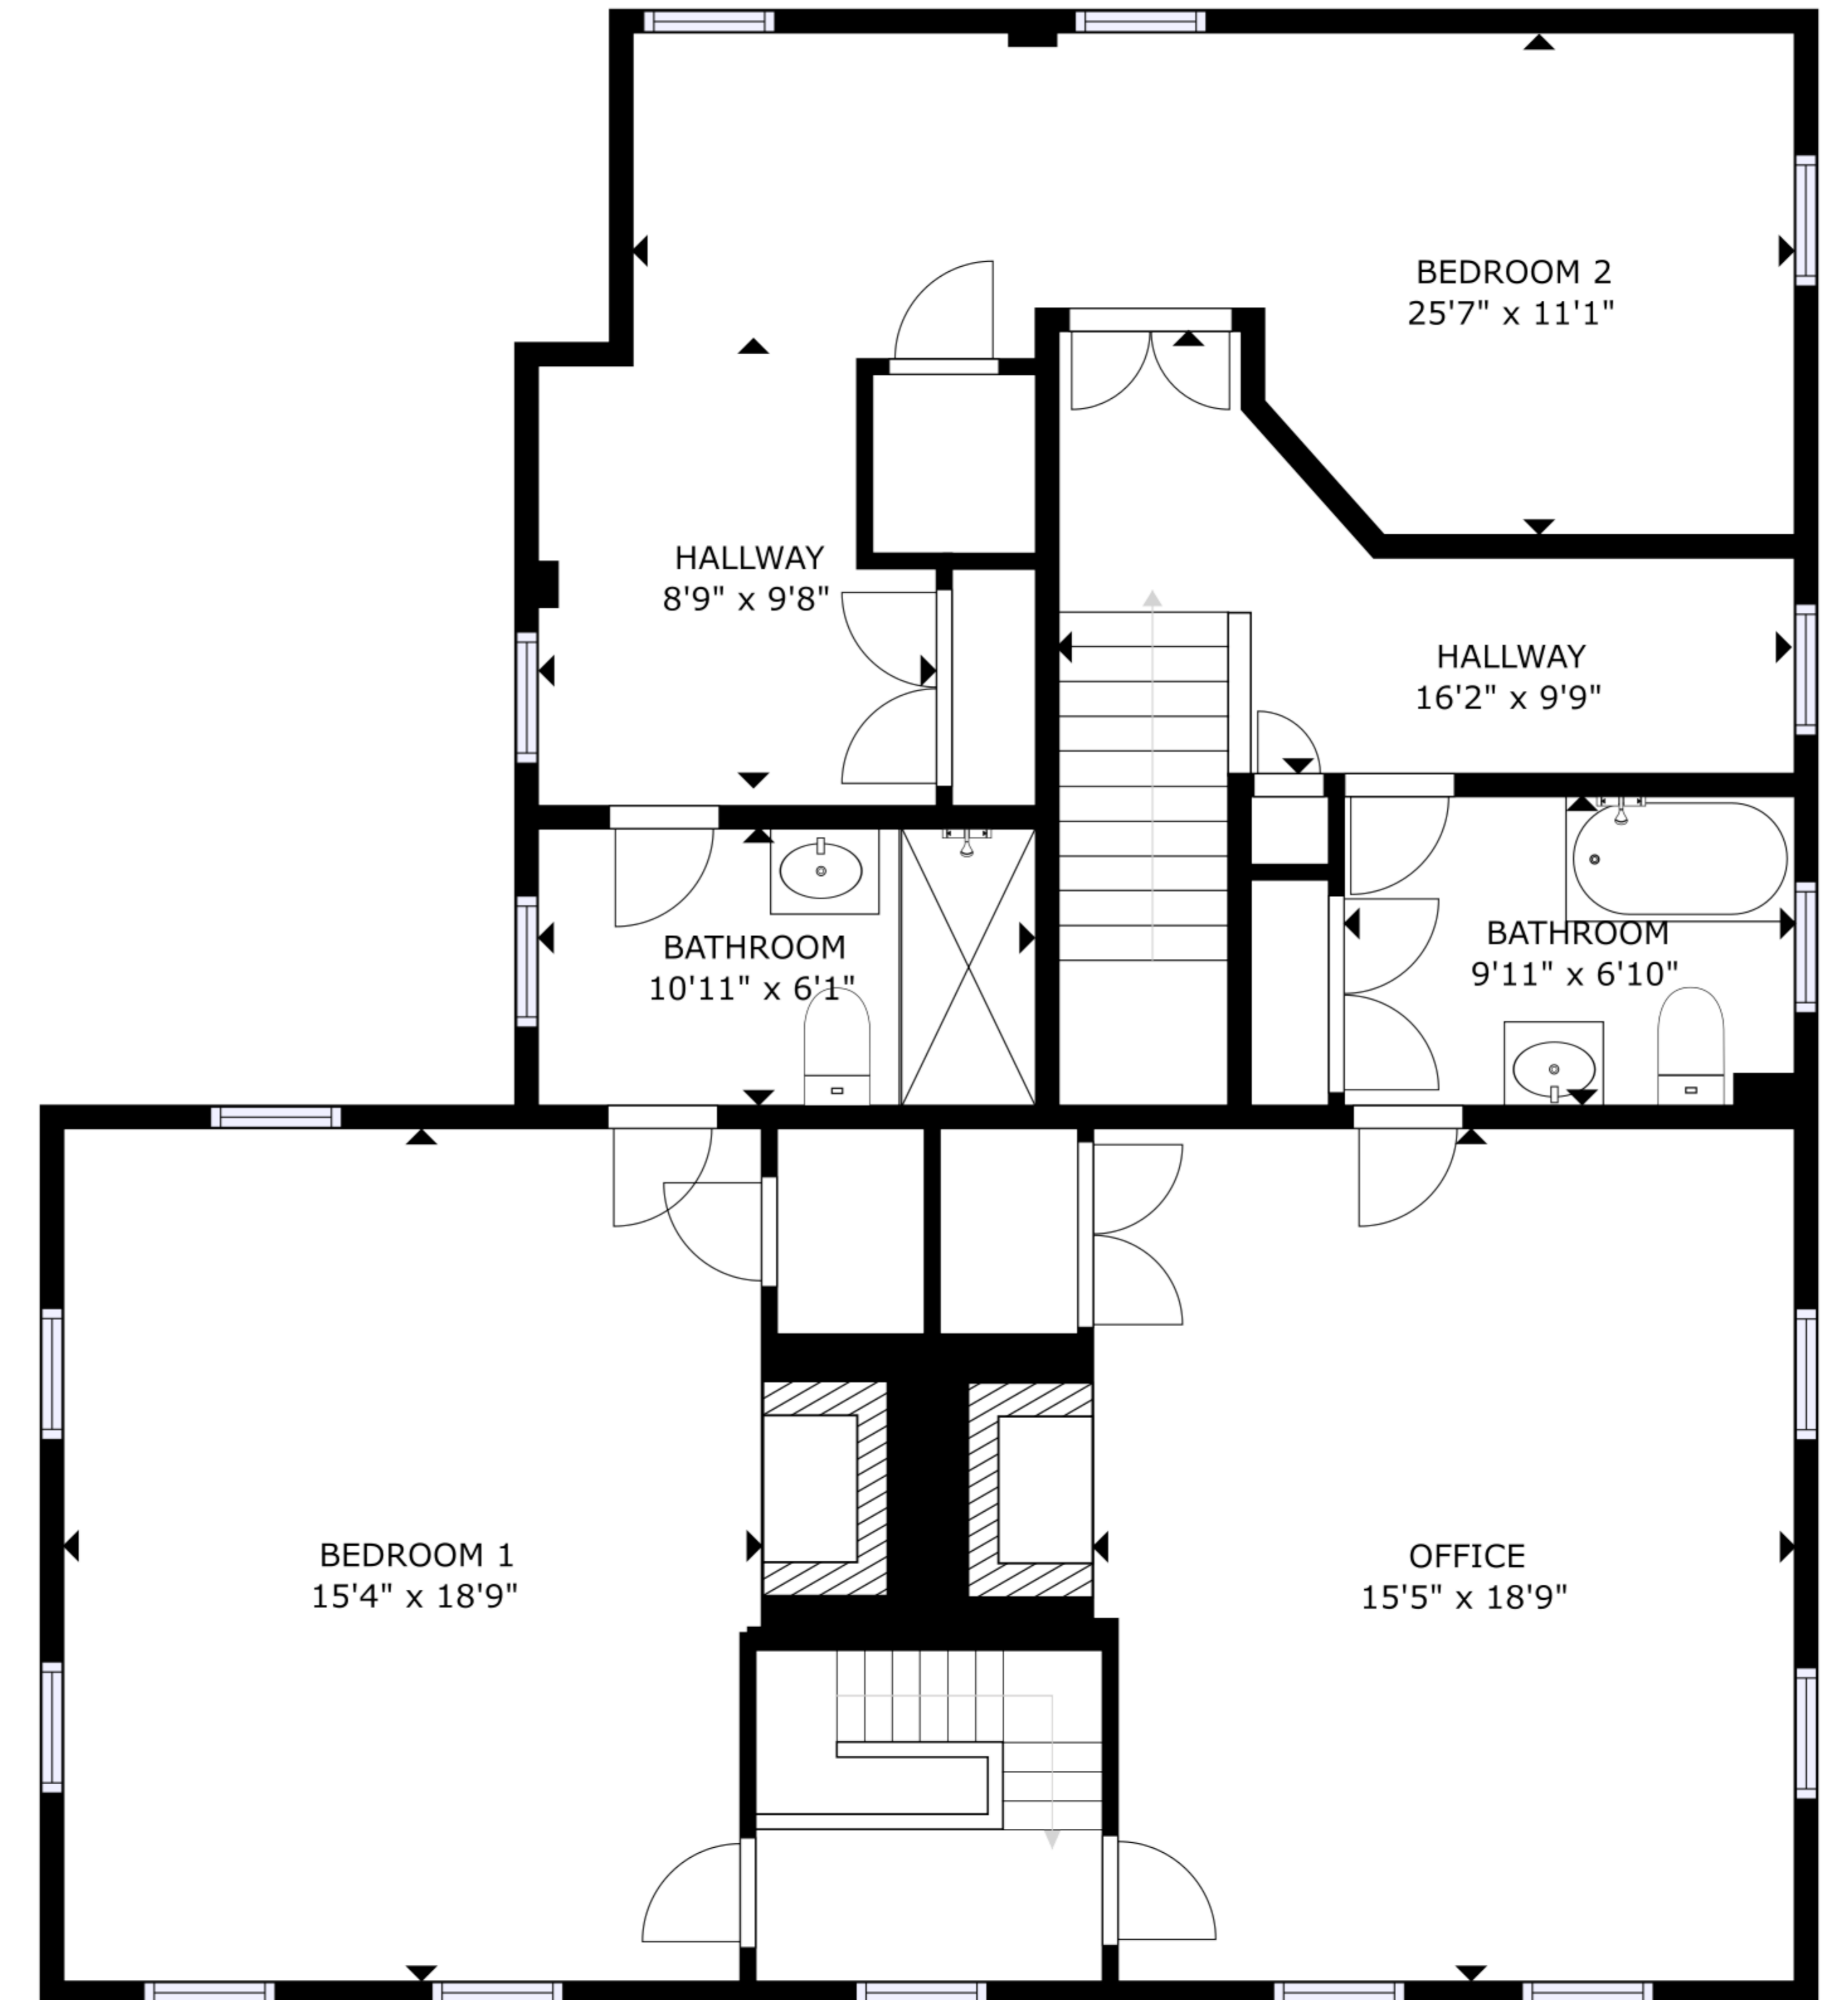

FLOOR 1

FLOOR 2

GROSS INTERNAL AREA
 FLOOR 1: 1929 sq ft, FLOOR 2: 1363 sq ft
 TOTAL: 3292 sq ft

SIZES AND DIMENSIONS ARE APPROXIMATE, ACTUAL MAY VARY.