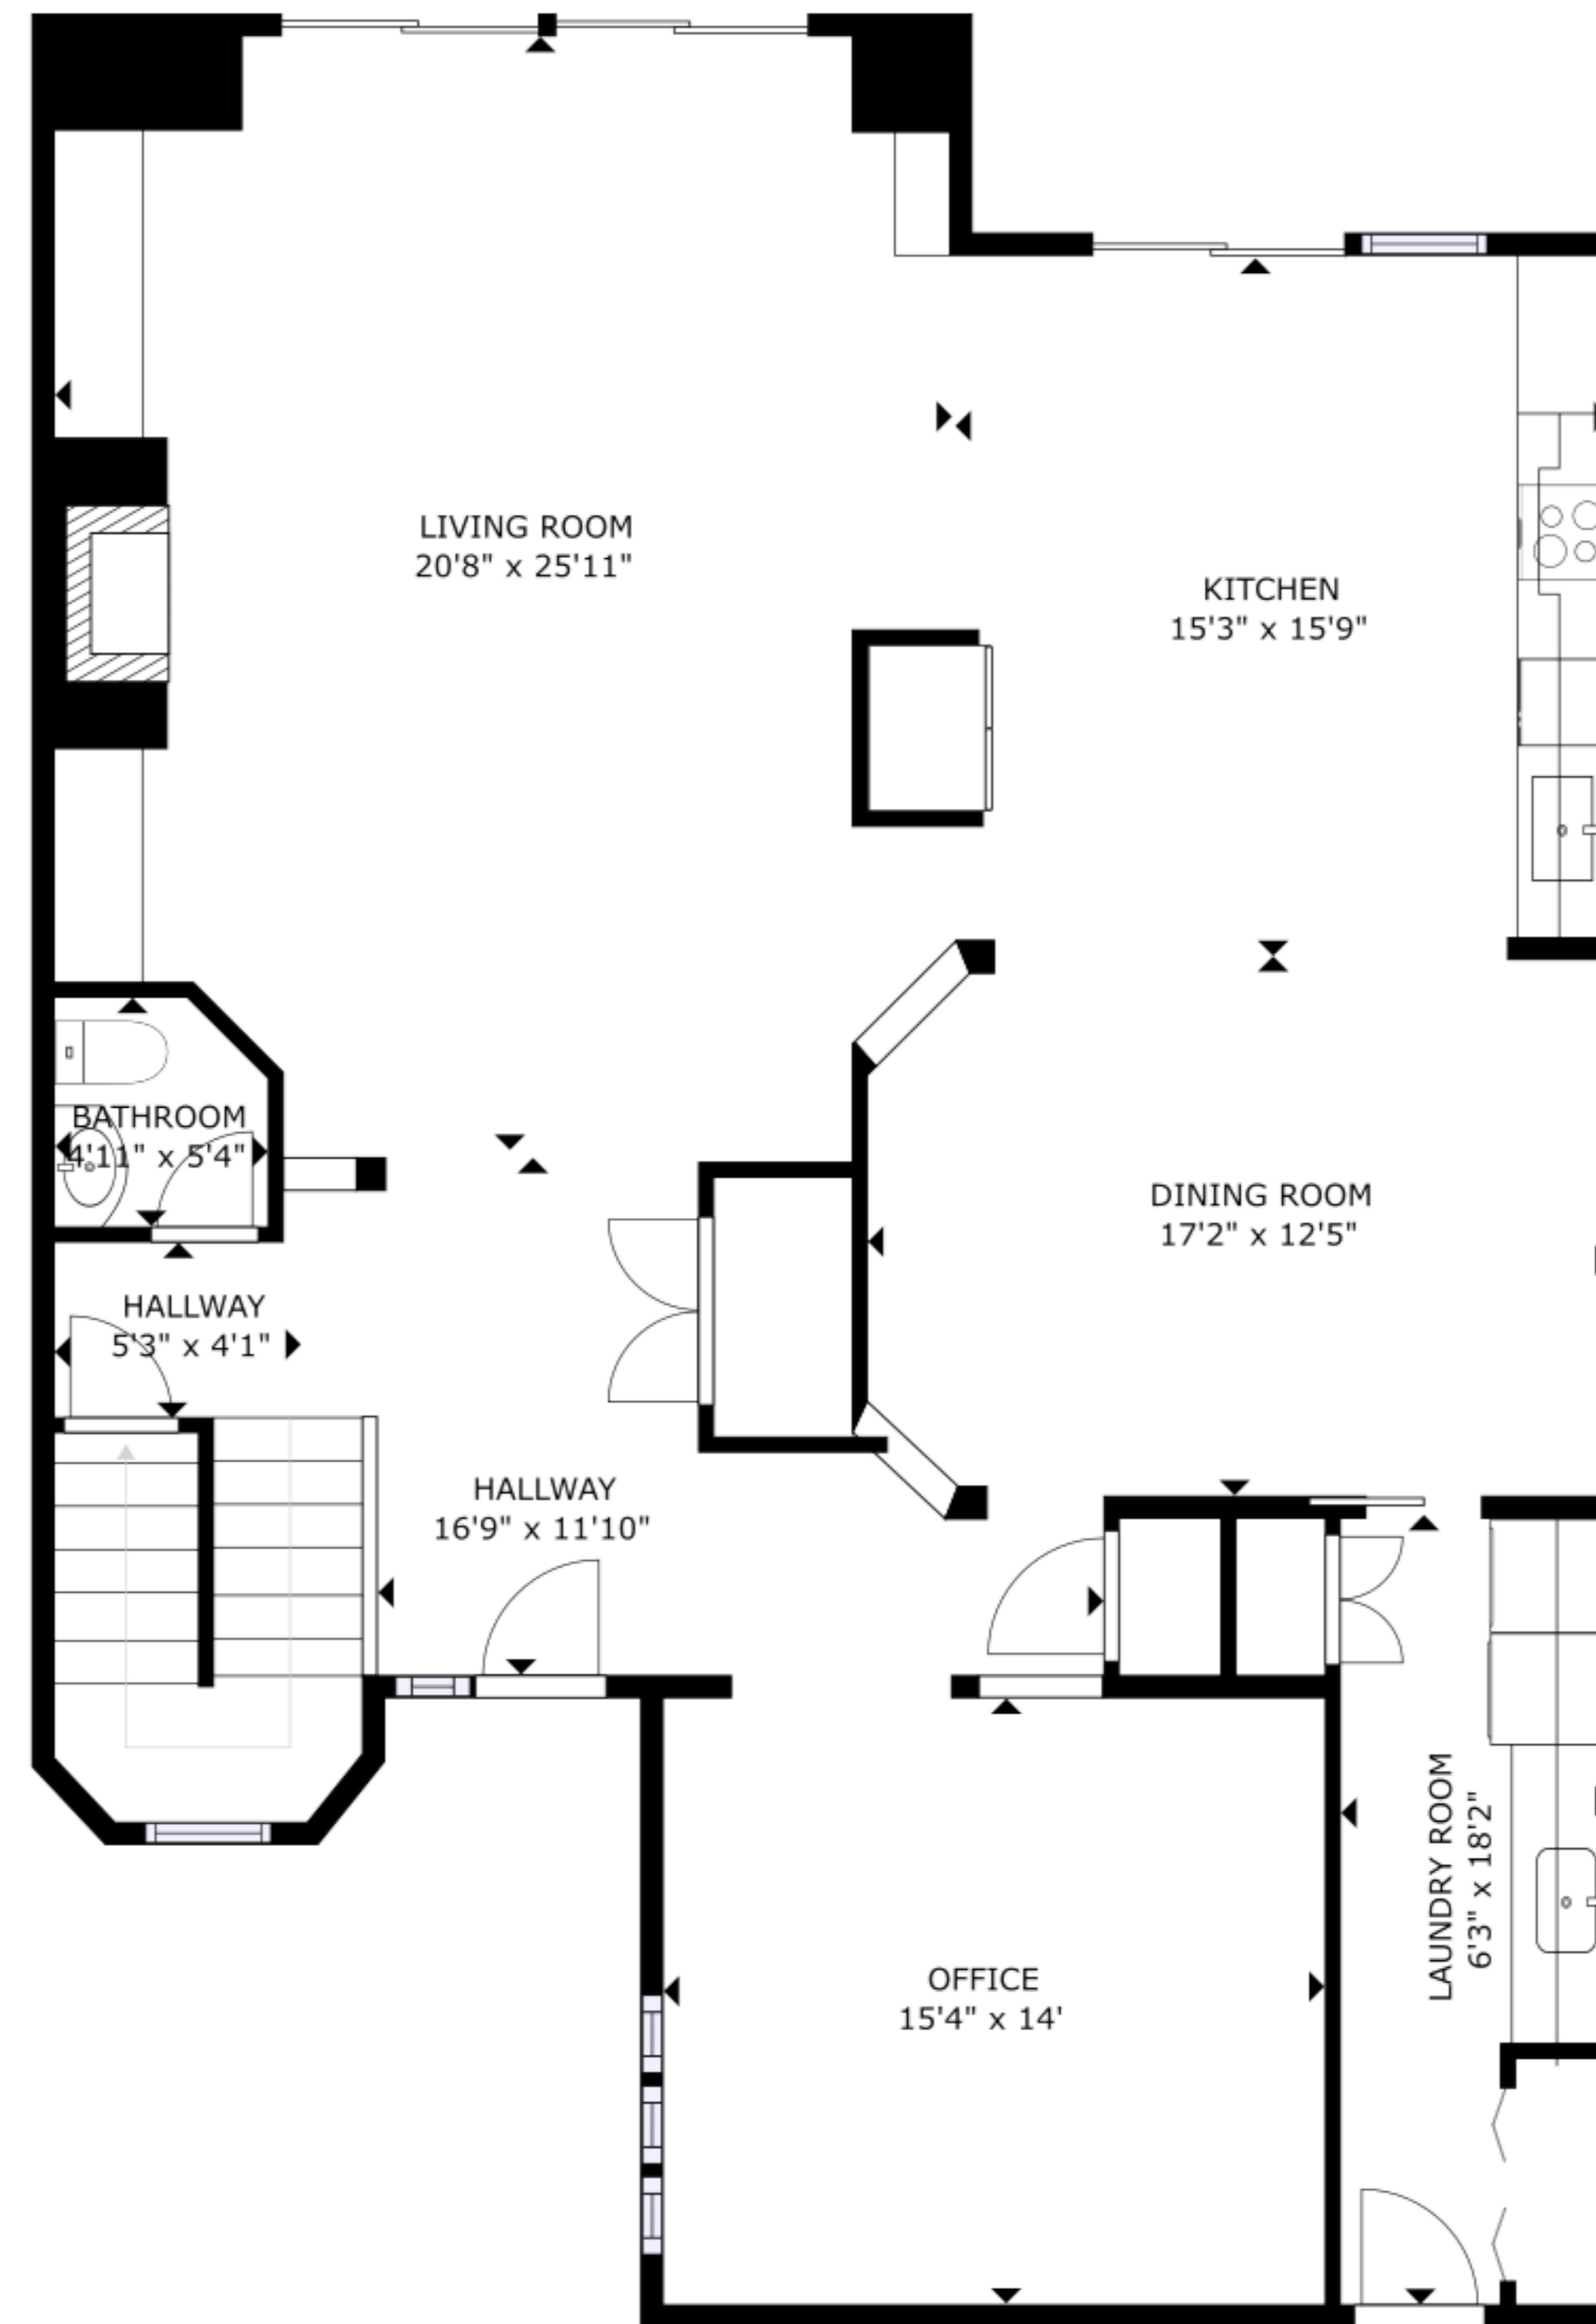

FLOOR 1

FLOOR 2

FLOOR 3

GROSS INTERNAL AREA
 FLOOR 1: 930 sq ft, FLOOR 2: 1618 sq ft, FLOOR 3: 1272 sq ft
 TOTAL: 3820 sq ft
 SIZES AND DIMENSIONS ARE APPROXIMATE, ACTUAL MAY VARY.