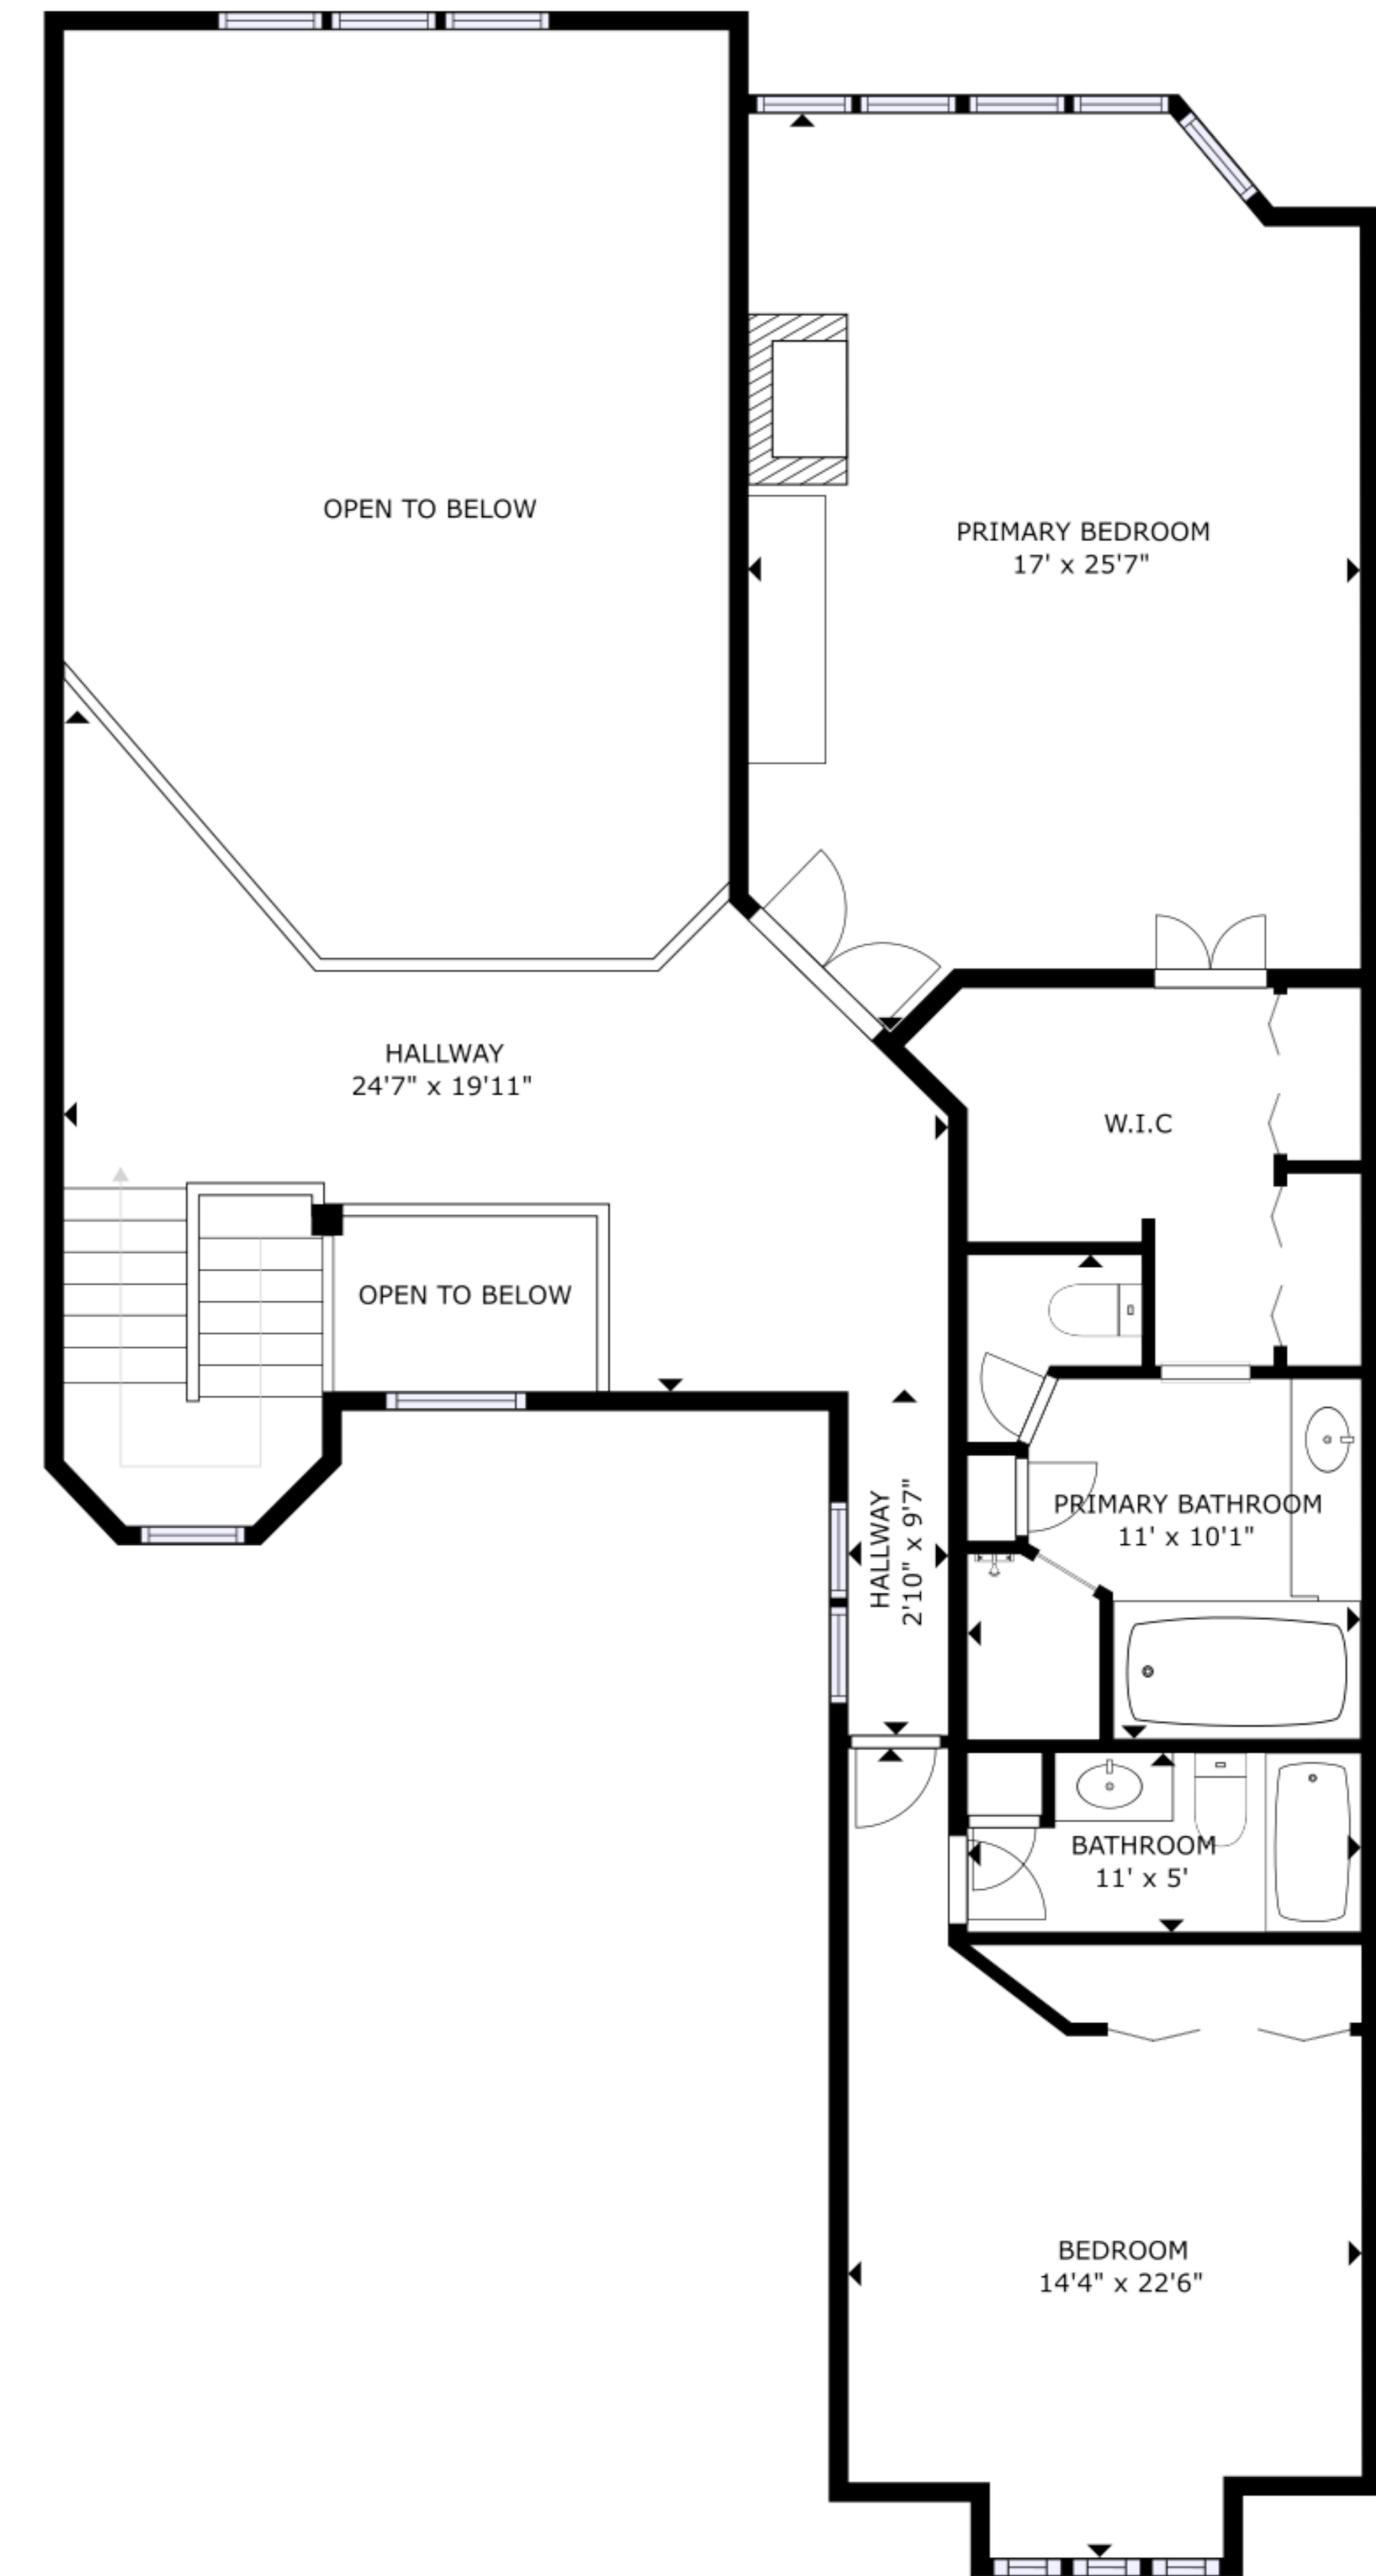

FLOOR 1

FLOOR 2

FLOOR 3

GROSS INTERNAL AREA
 FLOOR 1: 930 sq ft, FLOOR 2: 1618 sq ft, FLOOR 3: 1272 sq ft
 TOTAL: 3820 sq ft
 SIZES AND DIMENSIONS ARE APPROXIMATE, ACTUAL MAY VARY.