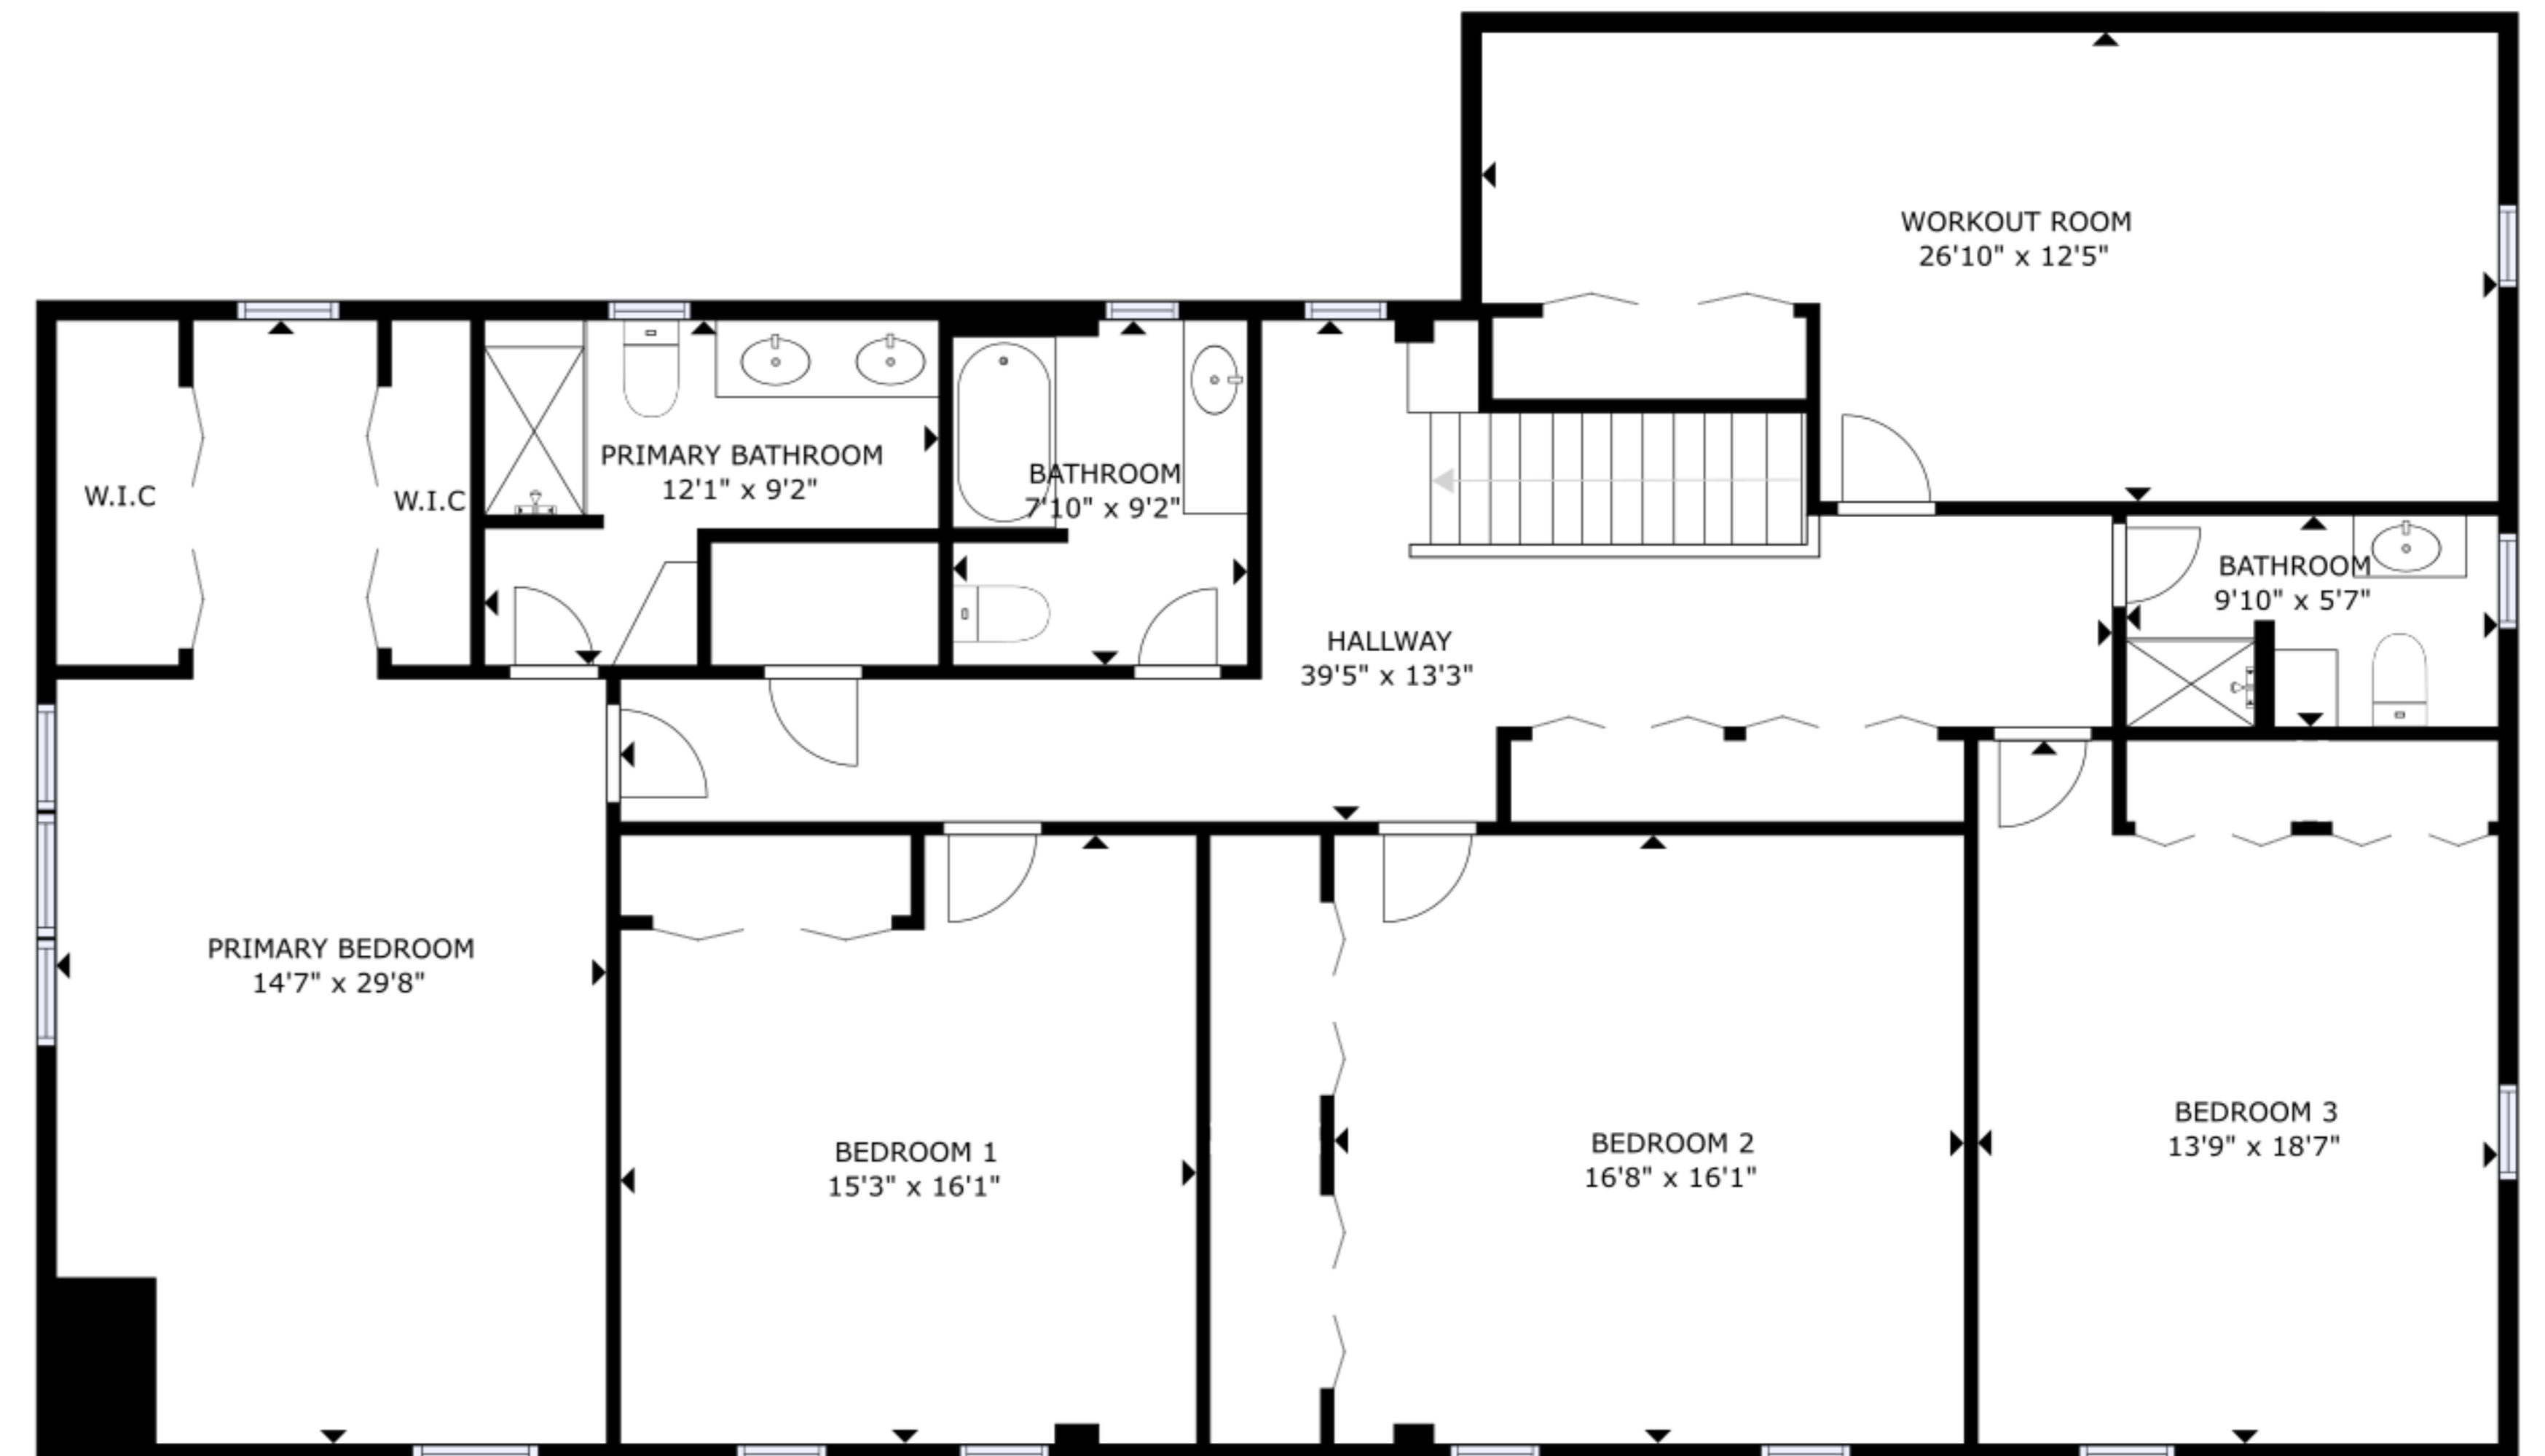

FLOOR 1

FLOOR 2

GROSS INTERNAL AREA
 FLOOR 1: 2112 sq ft, FLOOR 2: 2117 sq ft
 TOTAL: 4229 sq ft

SIZES AND DIMENSIONS ARE APPROXIMATE, ACTUAL MAY VARY.