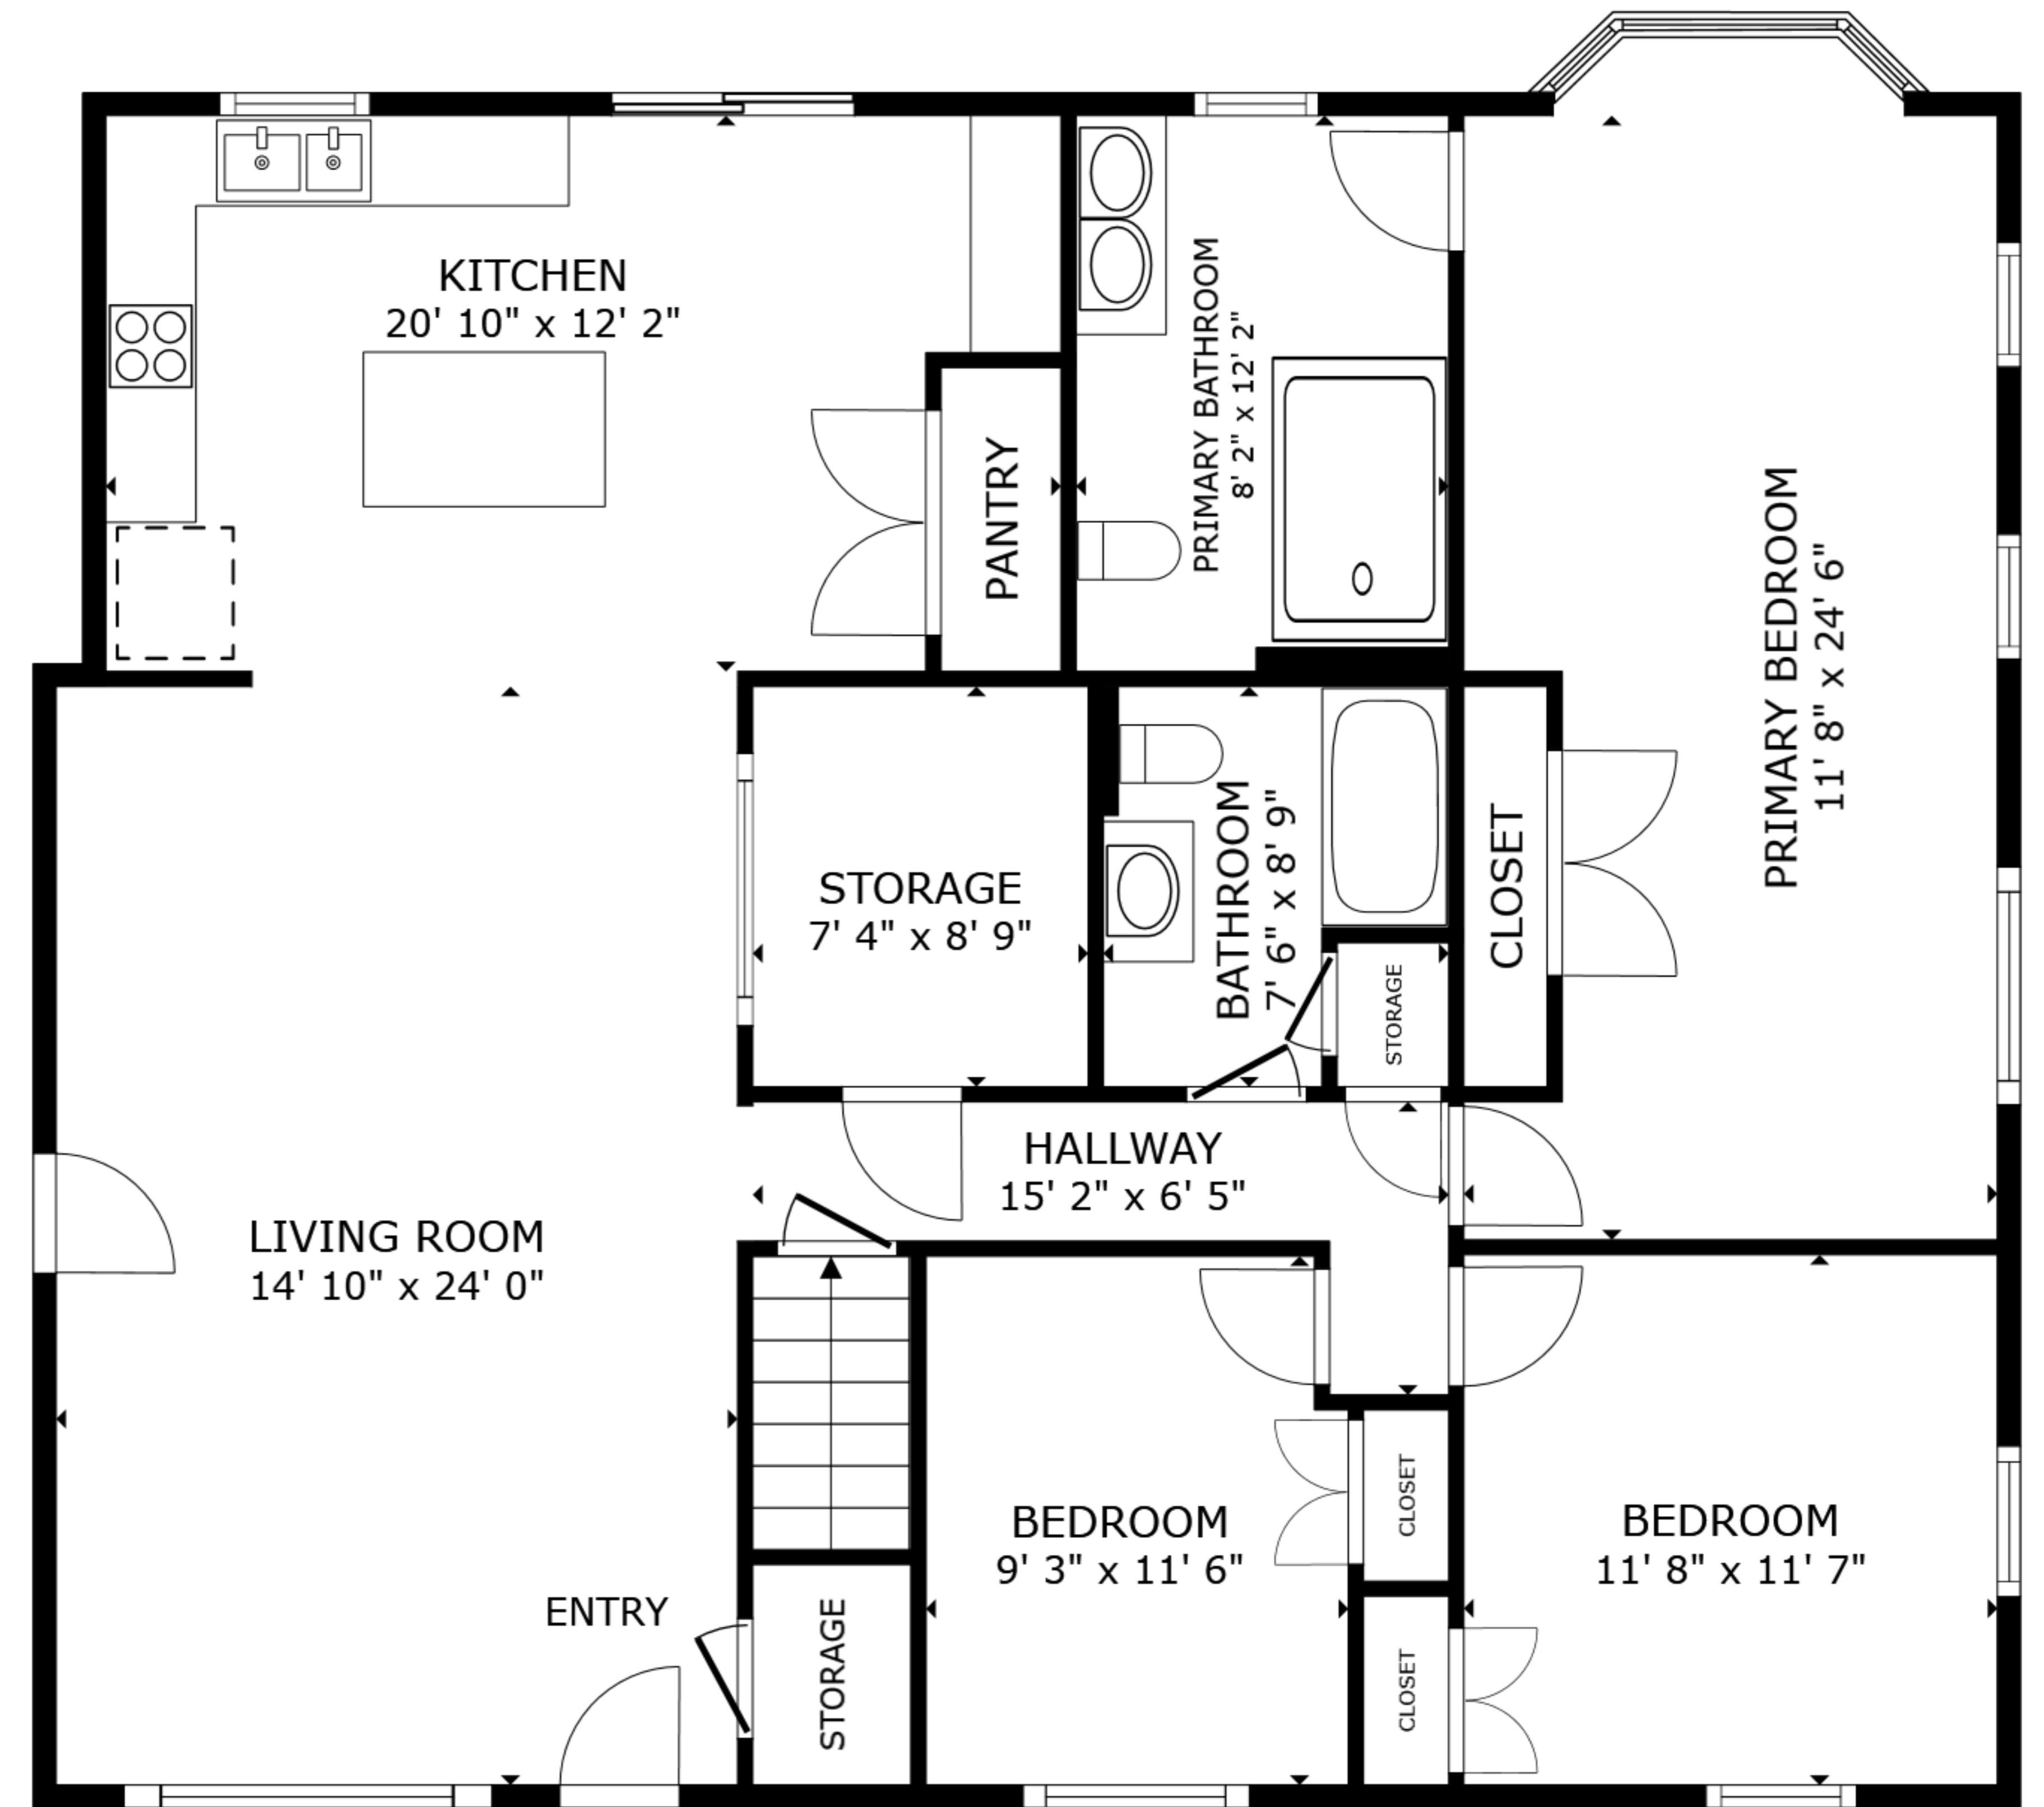

FLOOR 1

FLOOR 2

GROSS INTERNAL AREA
 FLOOR 1 415 sq.ft. FLOOR 2 1,540 sq.ft.
 TOTAL : 1,955 sq.ft.

SIZES AND DIMENSIONS ARE APPROXIMATE, ACTUAL MAY VARY.