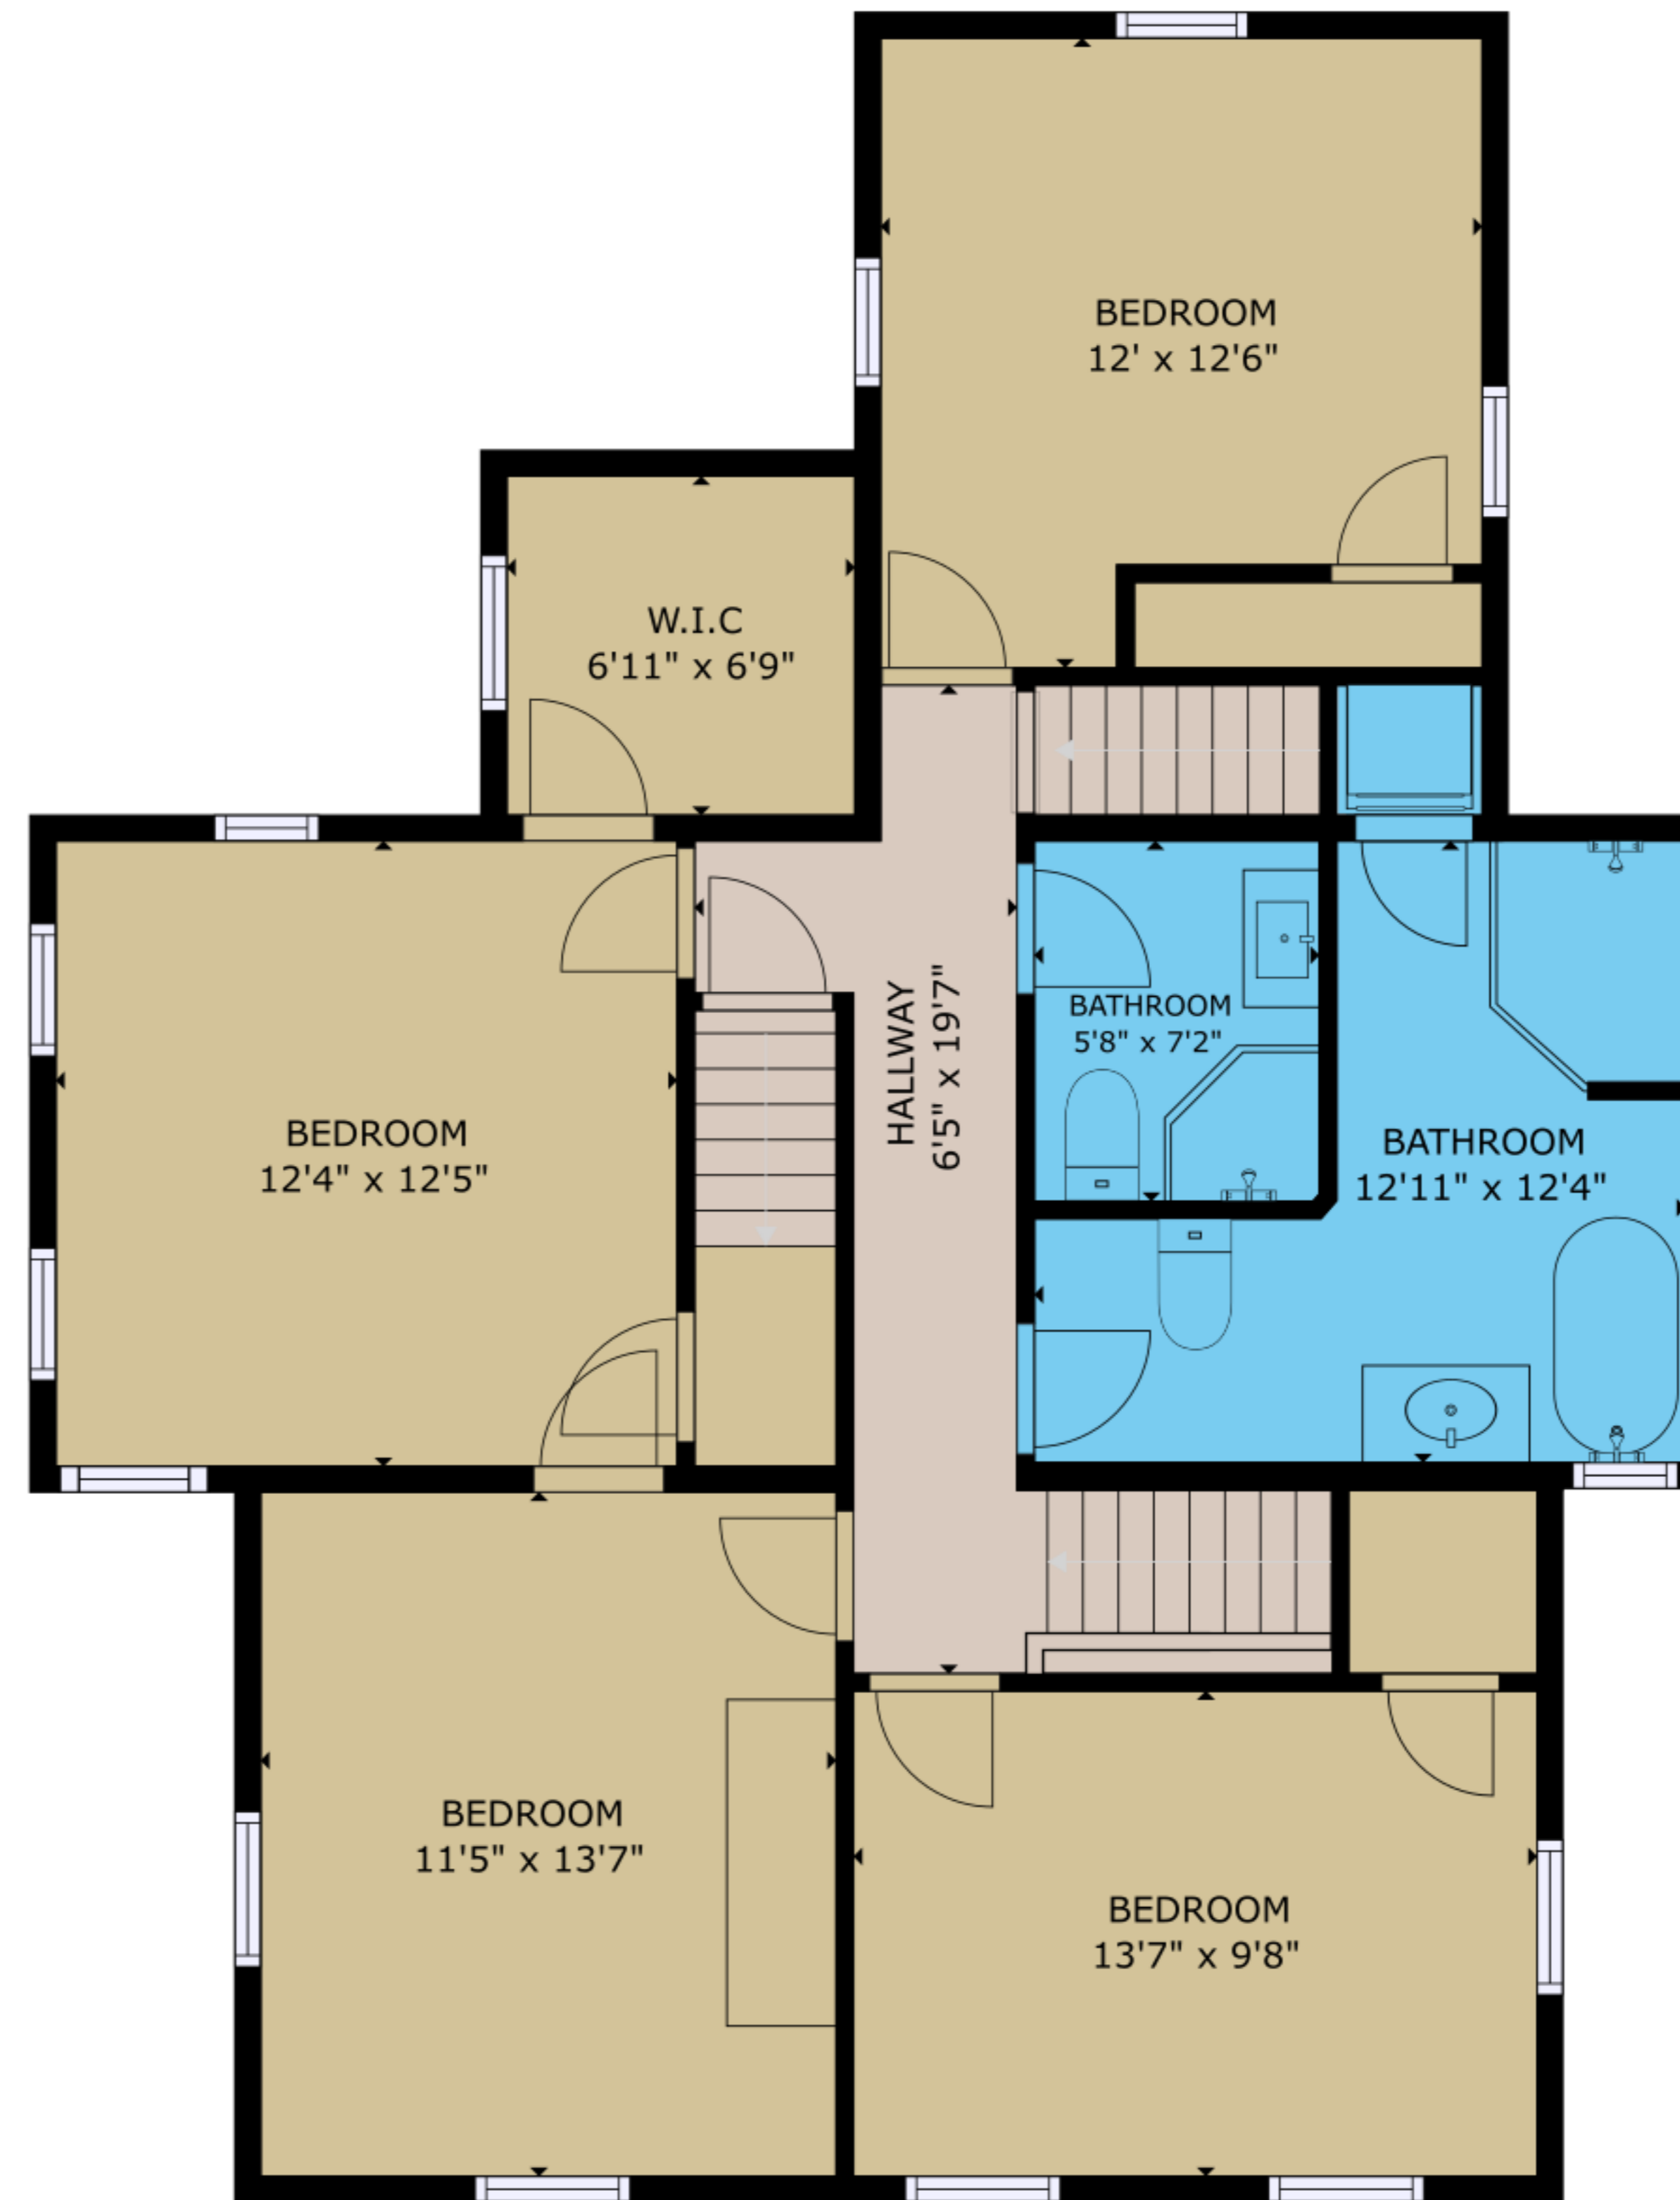

FLOOR 1

FLOOR 2

FLOOR 3

GROSS INTERNAL AREA  
 FLOOR 1: 1182 sq ft, FLOOR 2: 1001 sq ft, FLOOR 3: 366 sq ft  
 TOTAL: 2549 sq ft  
 SIZES AND DIMENSIONS ARE APPROXIMATE, ACTUAL MAY VARY.