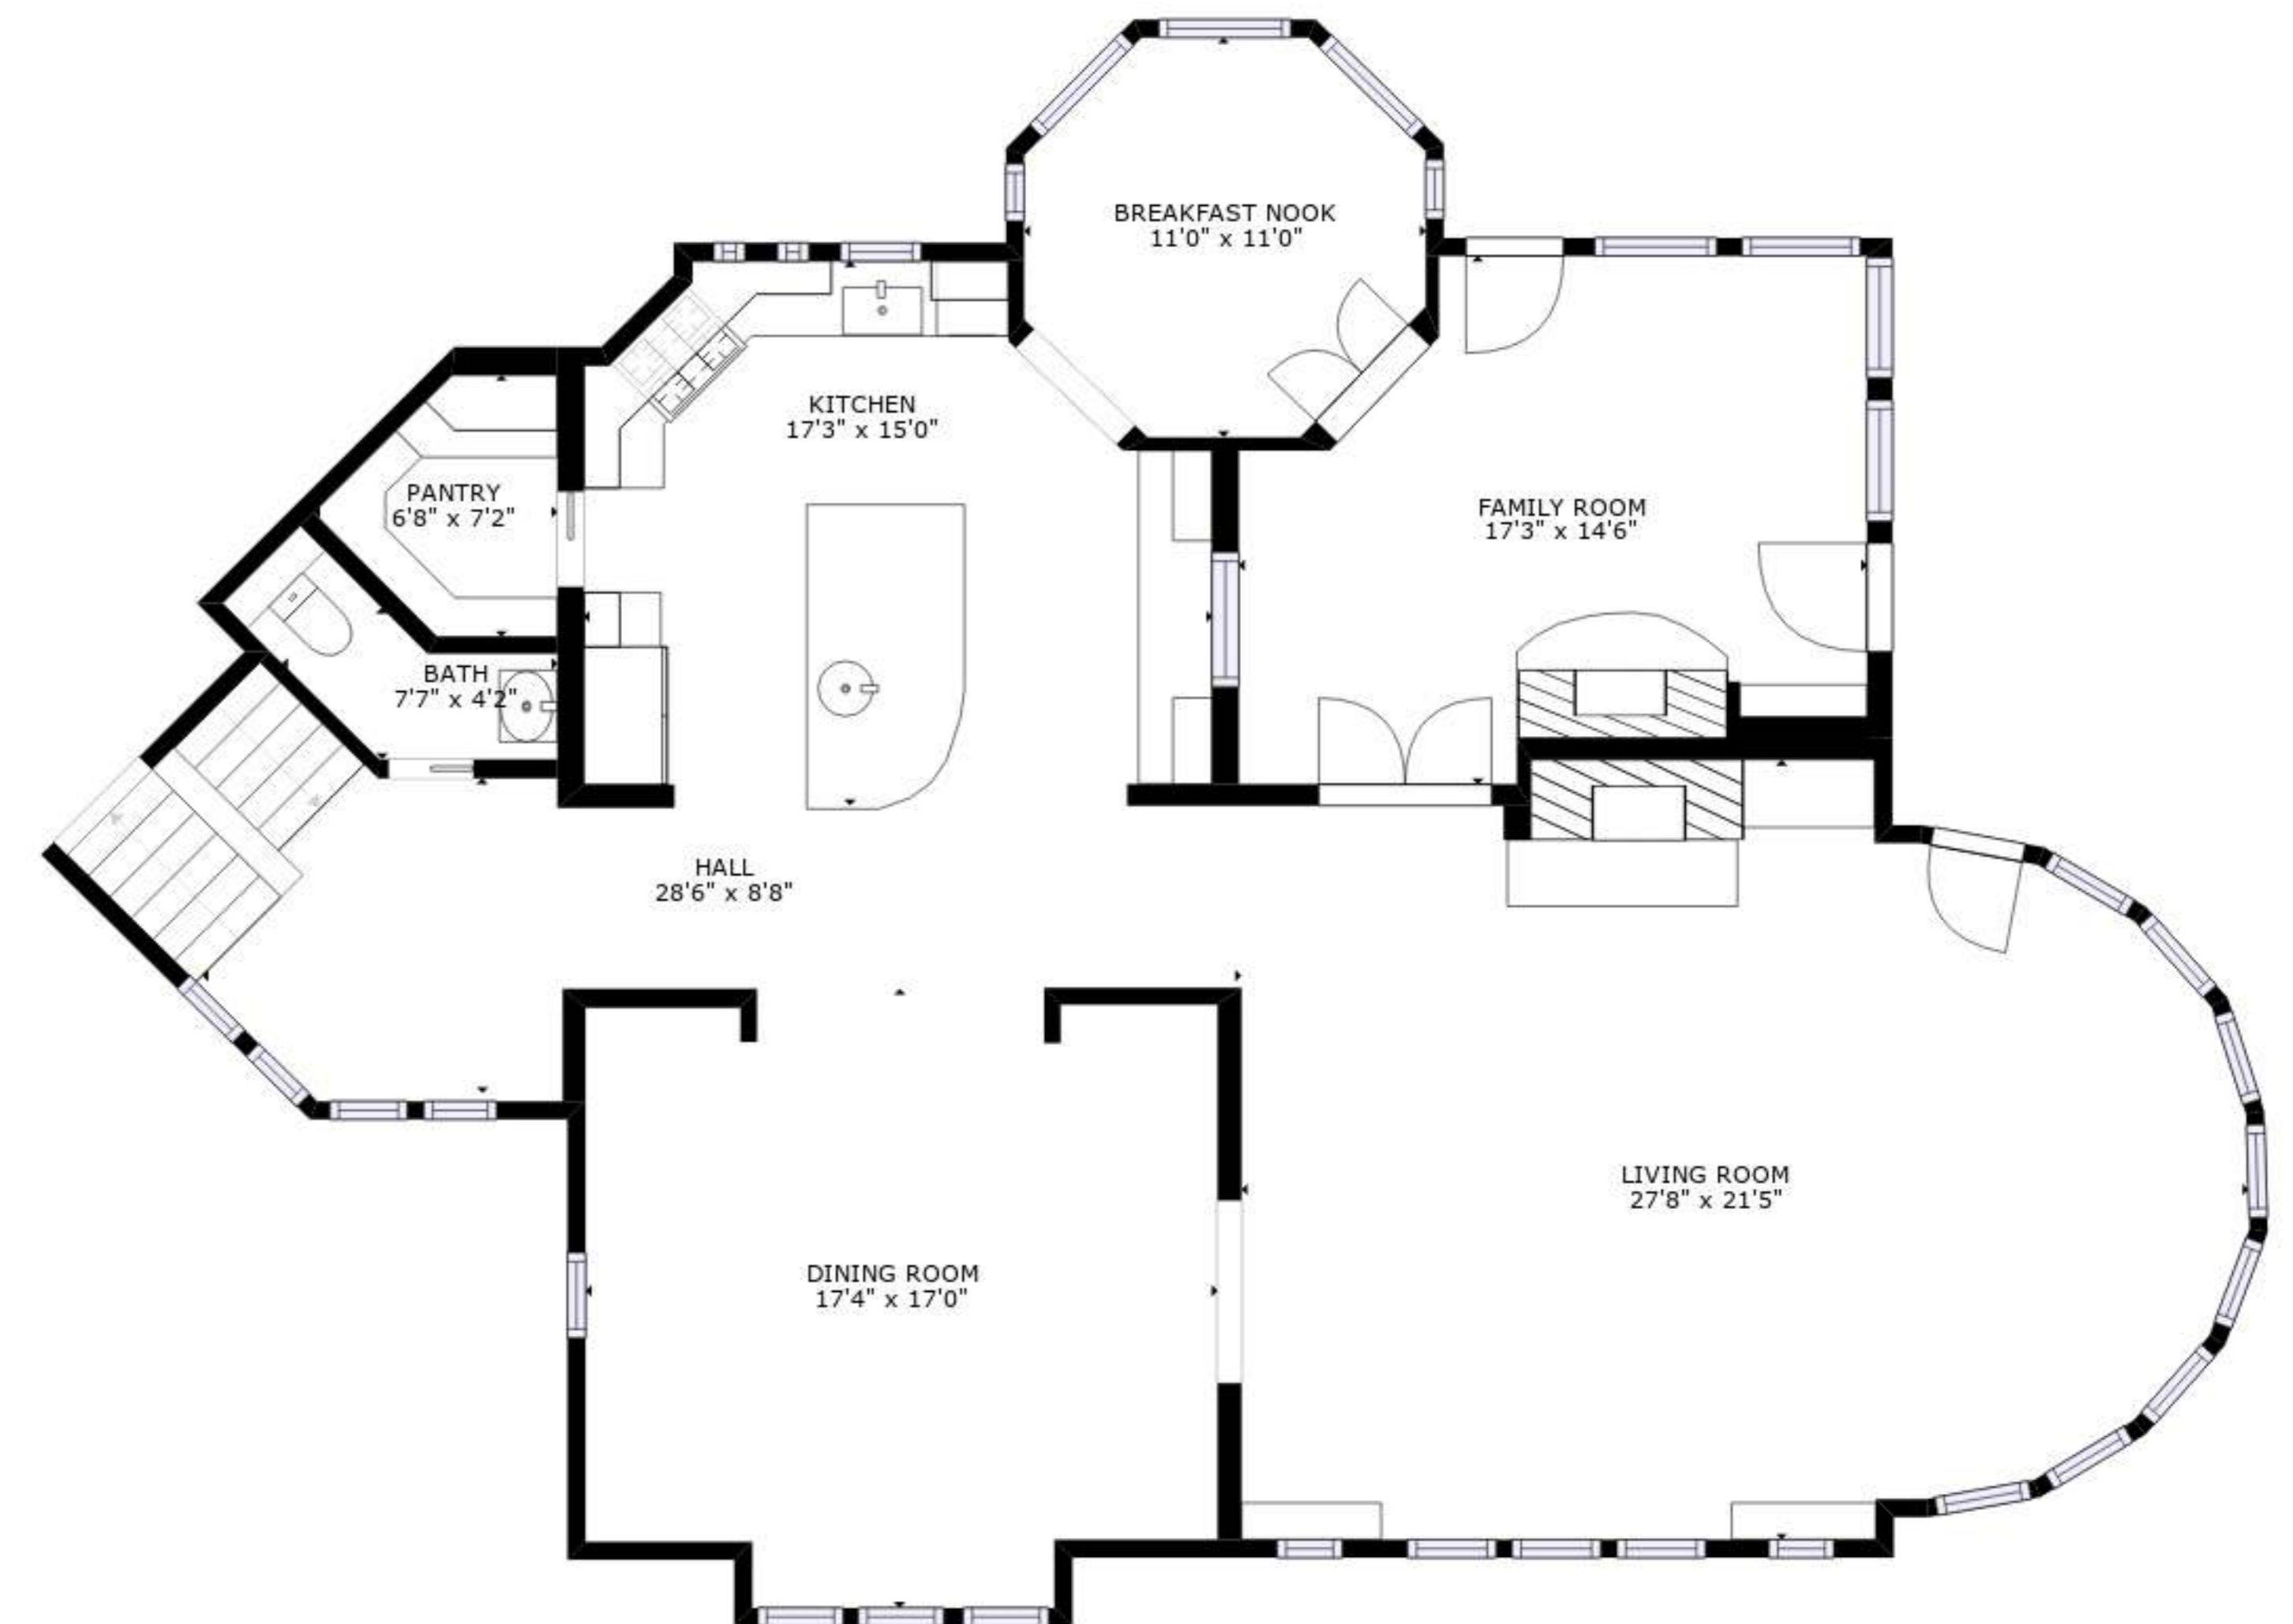

FLOOR 4

FLOOR 5

FLOOR 1

FLOOR 2

FLOOR 3

GROSS INTERNAL AREA
 FLOOR 1: 1198 sq. ft, FLOOR 2: 184 sq. ft
 FLOOR 3: 1653 sq. ft, FLOOR 4: 719 sq. ft
 FLOOR 5: 1278 sq. ft, EXCLUDED AREAS:
 REDUCED HEADROOM BELOW 1.5M: 13 sq. ft
 TOTAL: 5031 sq. ft

SIZES AND DIMENSIONS ARE APPROXIMATE, ACTUAL MAY VARY.