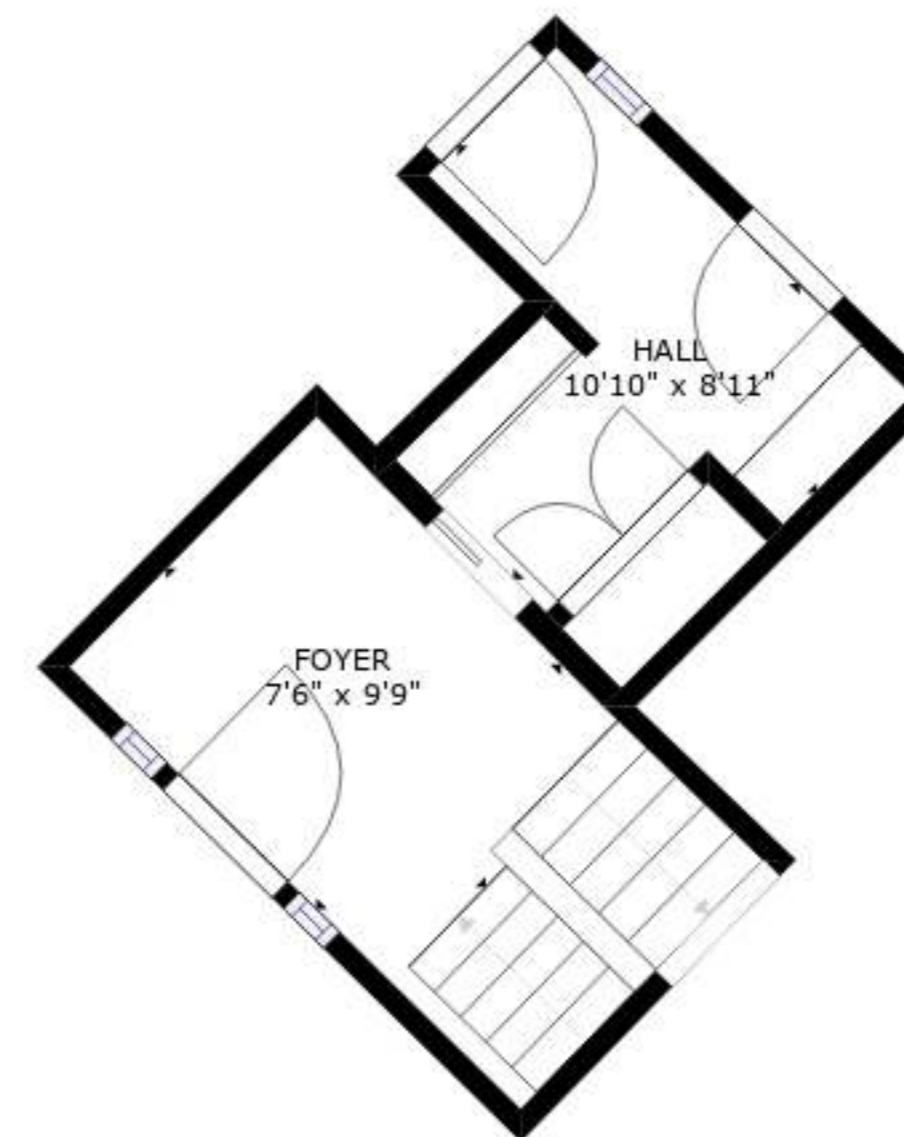

FLOOR 4

FLOOR 5

FLOOR 1

FLOOR 2

FLOOR 3

GROSS INTERNAL AREA
 FLOOR 1: 1198 sq. ft, FLOOR 2: 184 sq. ft
 FLOOR 3: 1653 sq. ft, FLOOR 4: 719 sq. ft
 FLOOR 5: 1278 sq. ft, EXCLUDED AREAS:
 REDUCED HEADROOM BELOW 1.5M: 13 sq. ft
 TOTAL: 5031 sq. ft

SIZES AND DIMENSIONS ARE APPROXIMATE, ACTUAL MAY VARY.