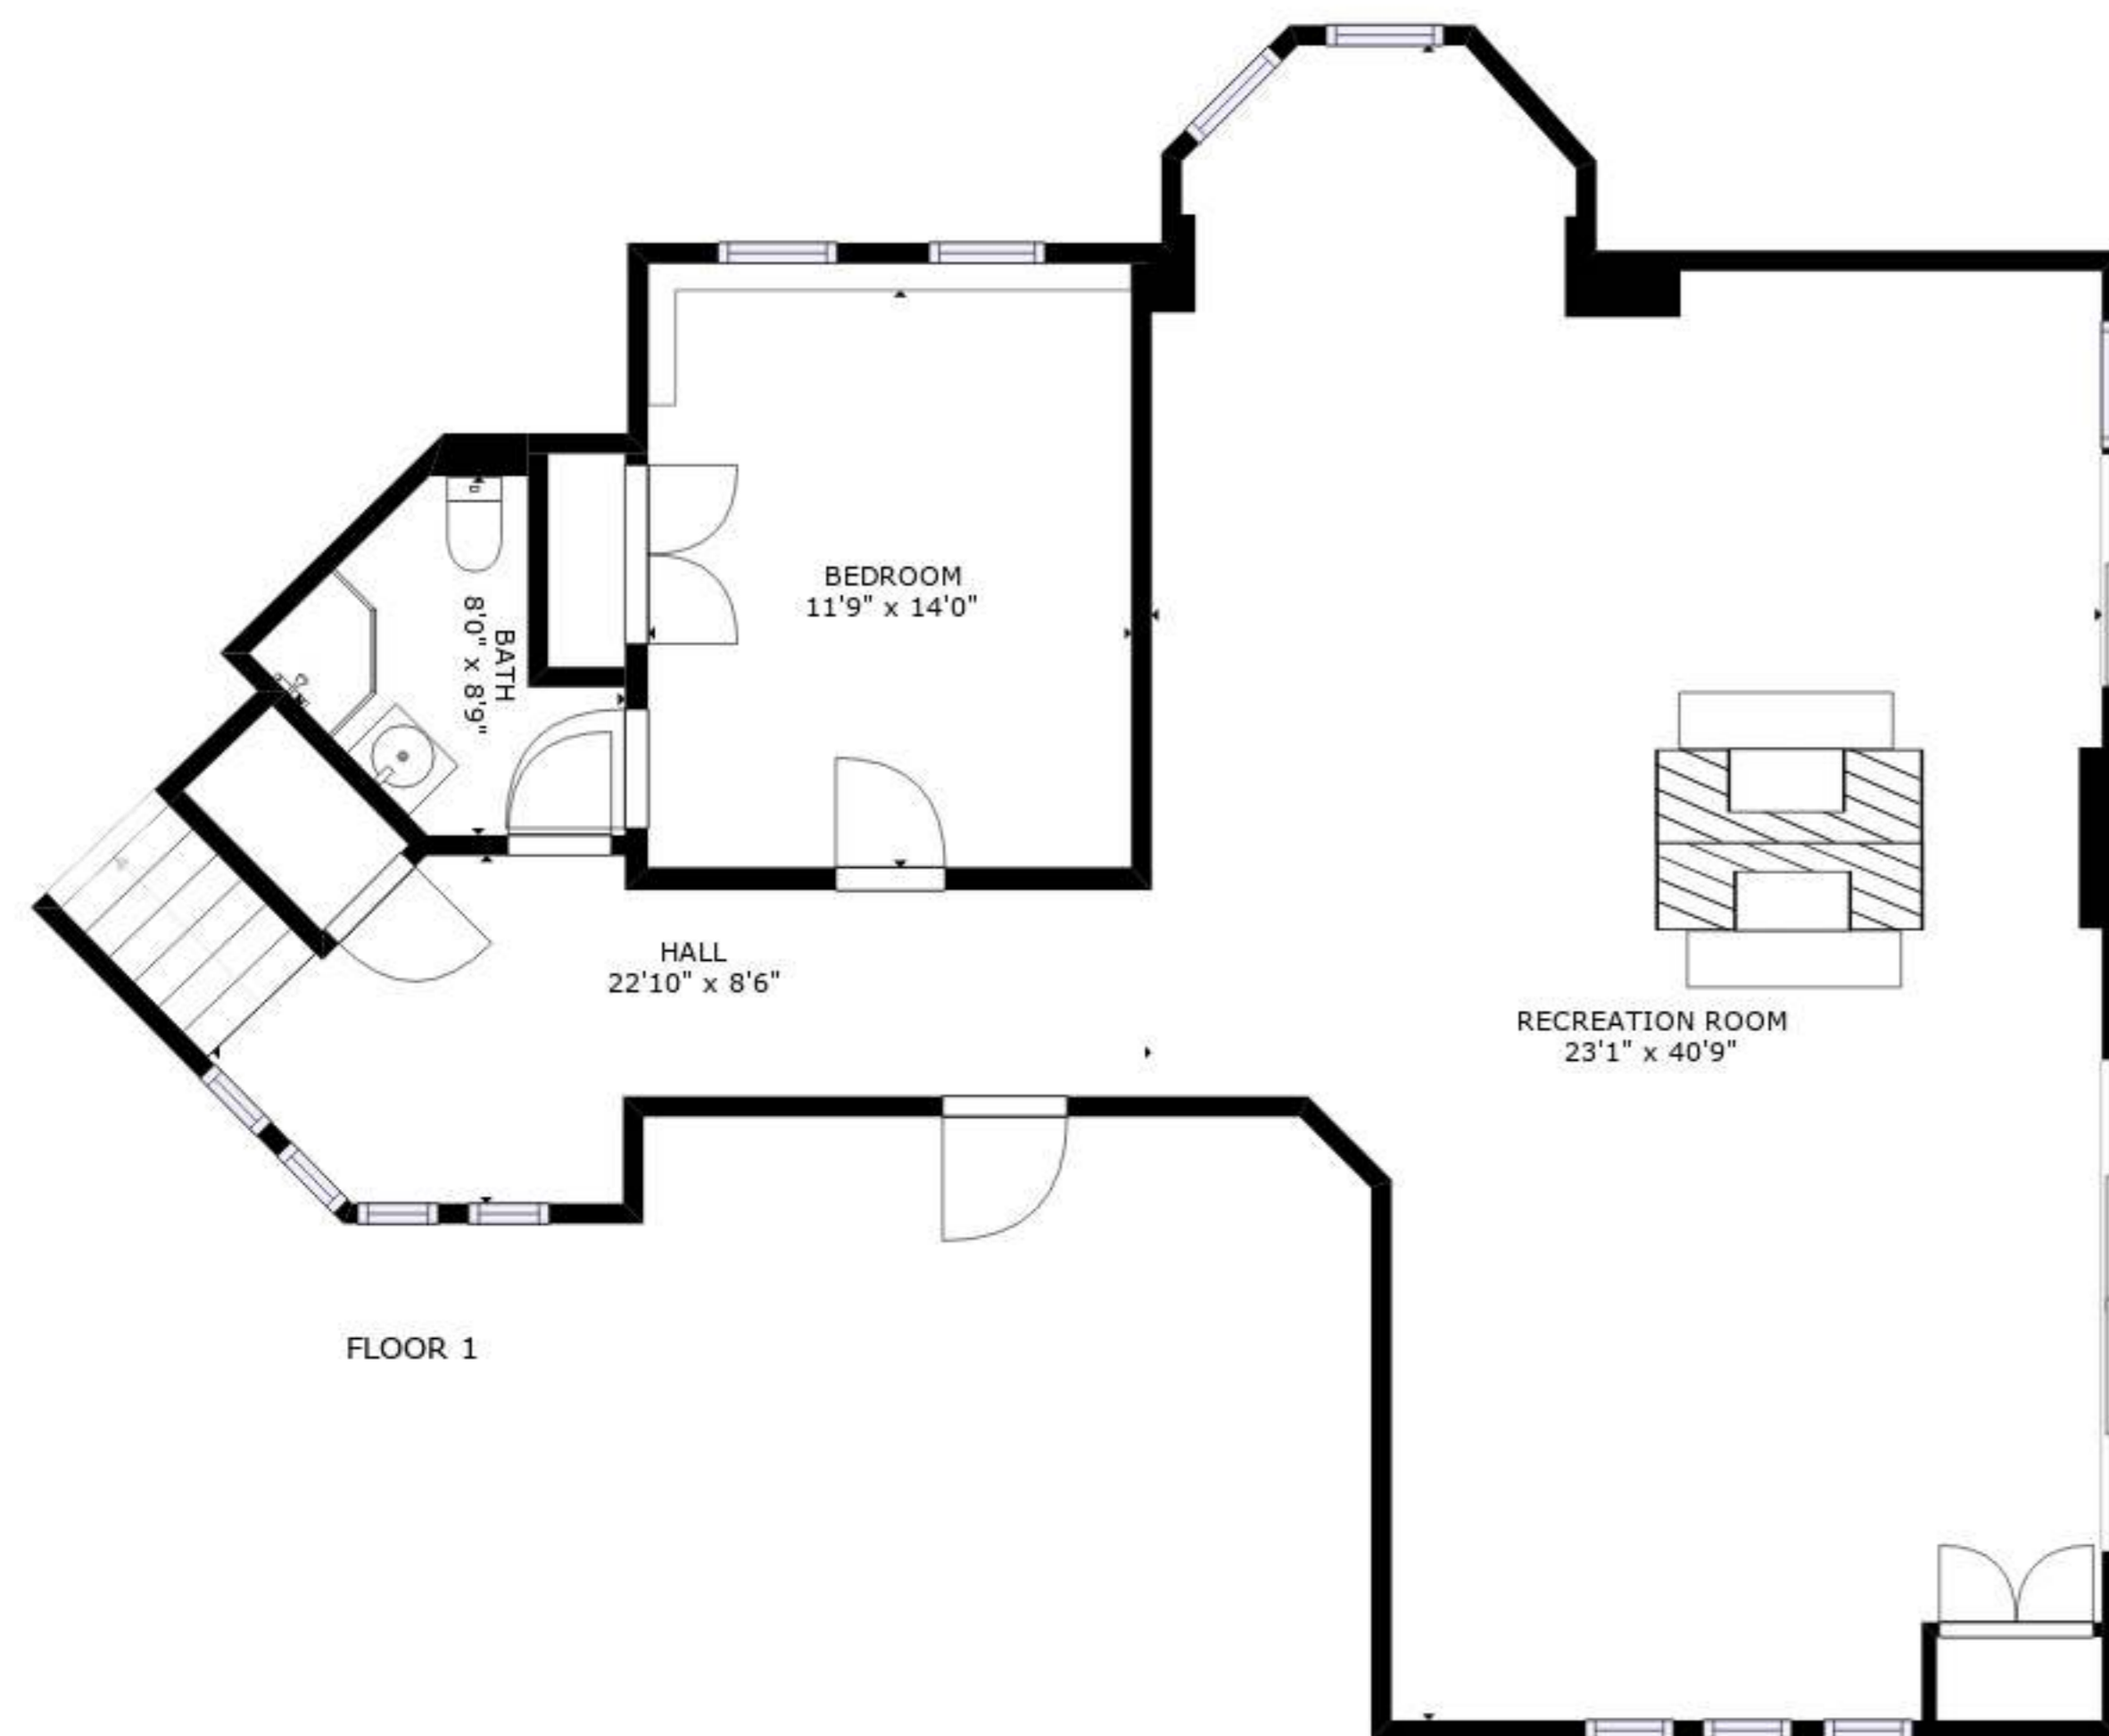

FLOOR 4

FLOOR 5

FLOOR 1

FLOOR 2

FLOOR 3

GROSS INTERNAL AREA
 FLOOR 1: 1198 sq. ft, FLOOR 2: 184 sq. ft
 FLOOR 3: 1653 sq. ft, FLOOR 4: 719 sq. ft
 FLOOR 5: 1278 sq. ft, EXCLUDED AREAS:
 REDUCED HEADROOM BELOW 1.5M: 13 sq. ft
 TOTAL: 5031 sq. ft

SIZES AND DIMENSIONS ARE APPROXIMATE, ACTUAL MAY VARY.