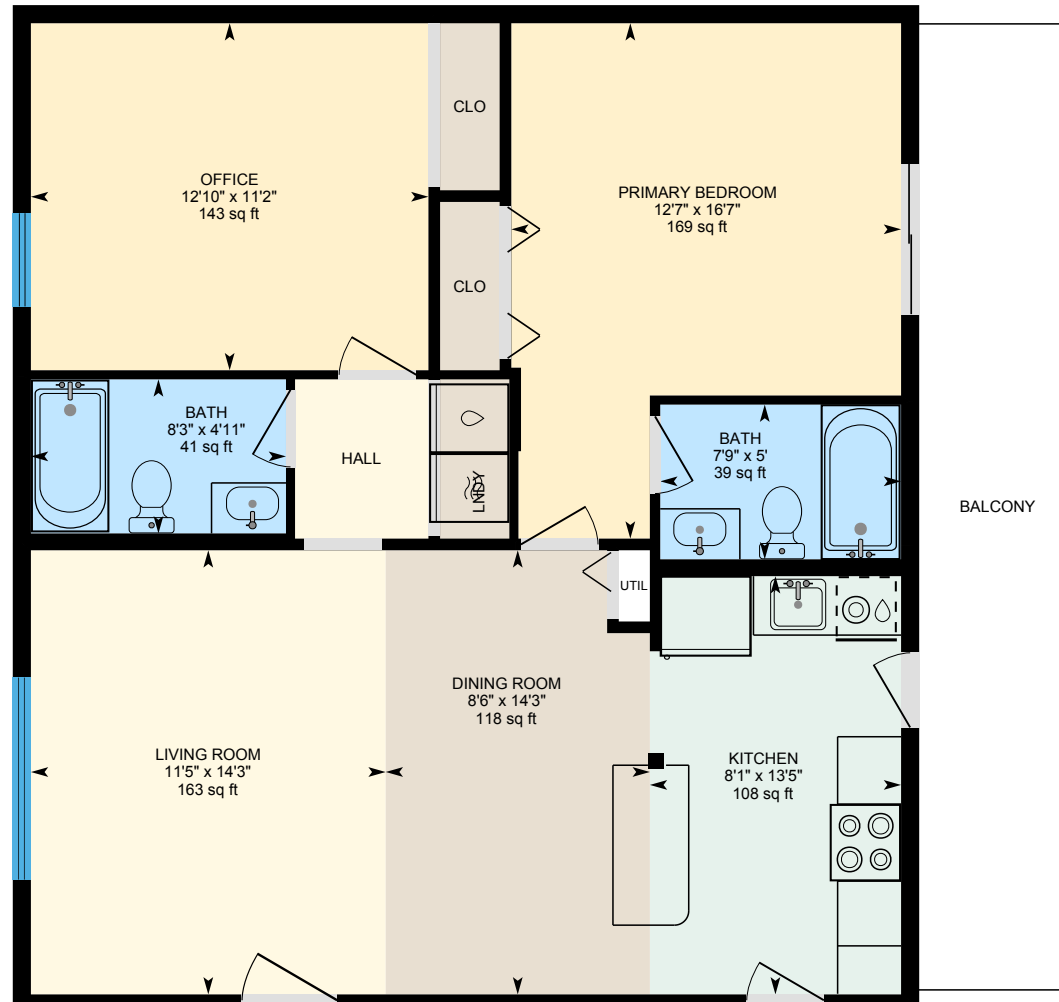

425 Main St., Unit 7C, Hudson, MA

Main Floor Finished Area N/A
Unfinished Area N/A

PREPARED: 2026/02/25

White regions are excluded from total floor area in iGUIDE floor plans. All room dimensions and floor areas must be considered approximate and are subject to independent verification.