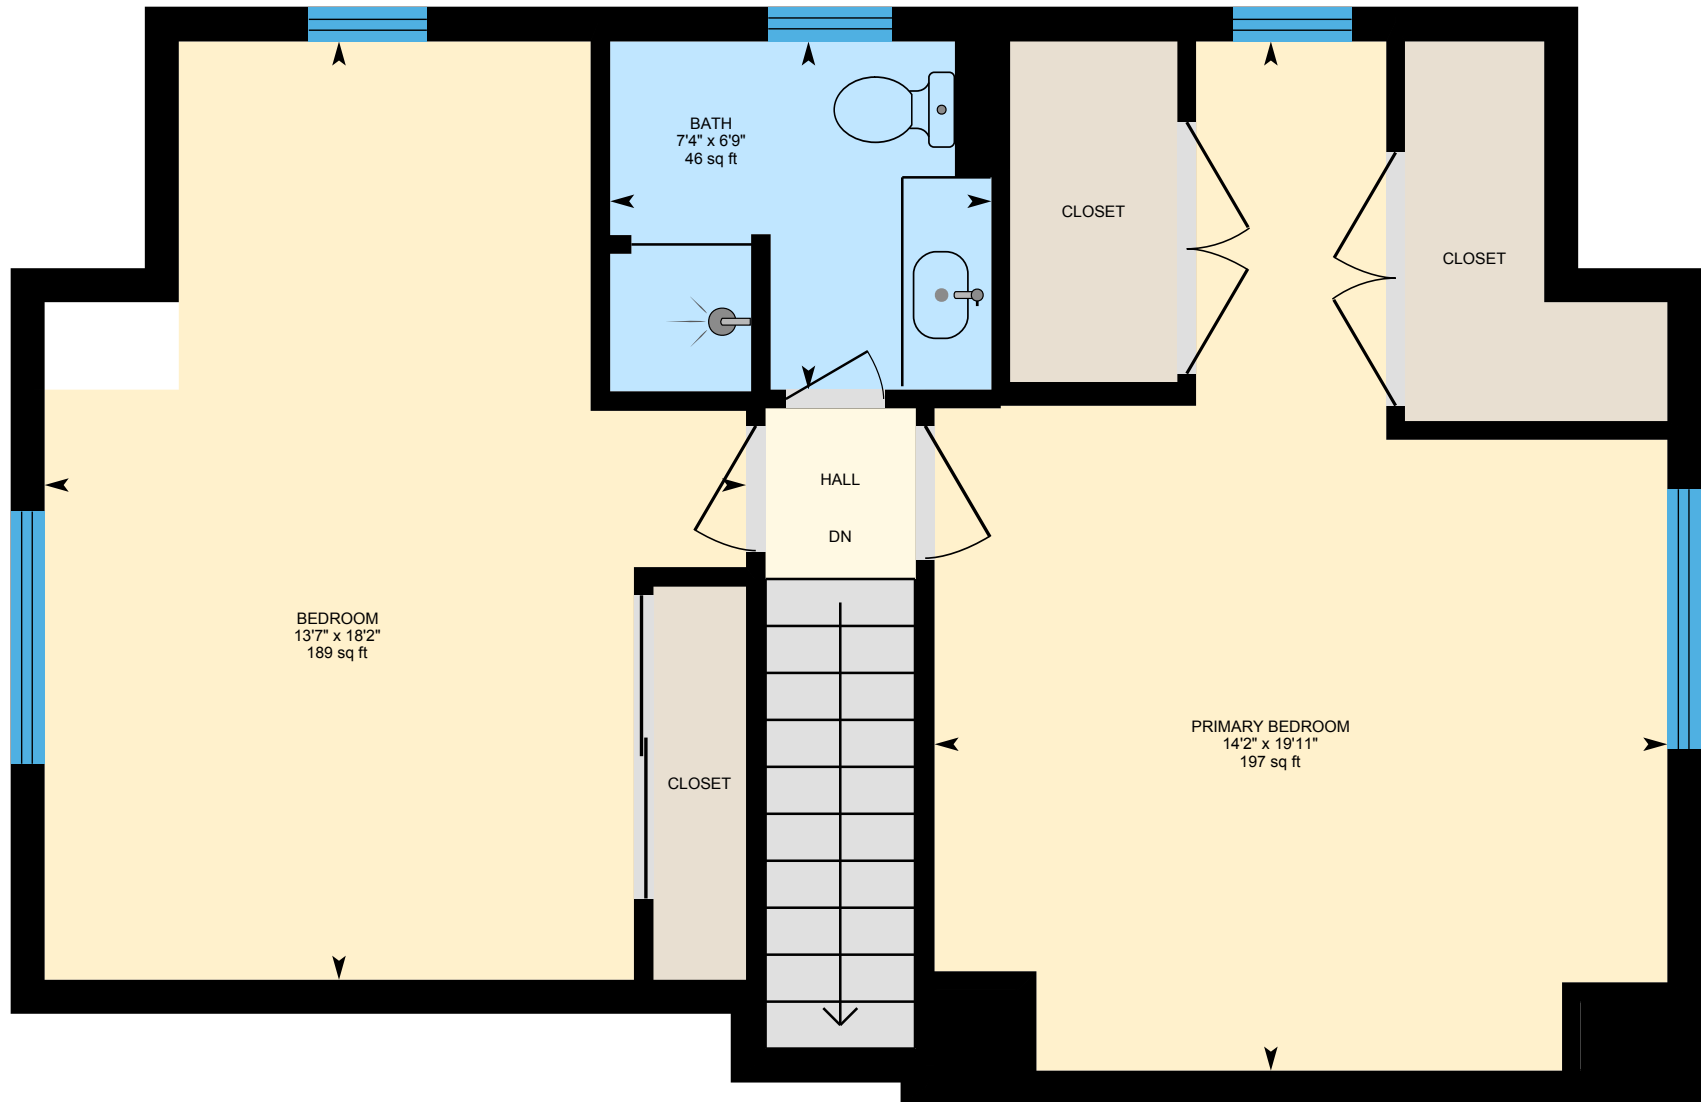

191 E Main St, Westborough, MA

Main Building: Above Grade Finished Area 2594.54 sq ft

1st Floor
Finished Area 1968.44 sq ft

2nd Floor
Finished Area 626.10 sq ft

PREPARED: 2025/06/28

191 E Main St, Westborough, MA

1st Floor Finished Area 1968.44 sq ft
Unfinished Area 509.16 sq ft

PREPARED: 2025/06/28

191 E Main St, Westborough, MA

2nd Floor Finished Area 626.10 sq ft
Unfinished Area 16.49 sq ft

PREPARED: 2025/06/28