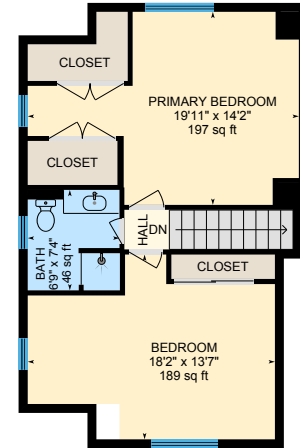

191 E Main St, Westborough, MA

Main Building: Above Grade Finished Area 2594.54 sq ft

1st Floor
Finished Area 1968.44 sq ft

2nd Floor
Finished Area 626.10 sq ft

PREPARED: 2025/06/28

191 E Main St, Westborough, MA

1st Floor Finished Area 1968.44 sq ft
Unfinished Area 509.16 sq ft

PREPARED: 2025/06/28

191 E Main St, Westborough, MA

2nd Floor Finished Area 626.10 sq ft
Unfinished Area 16.49 sq ft

PREPARED: 2025/06/28