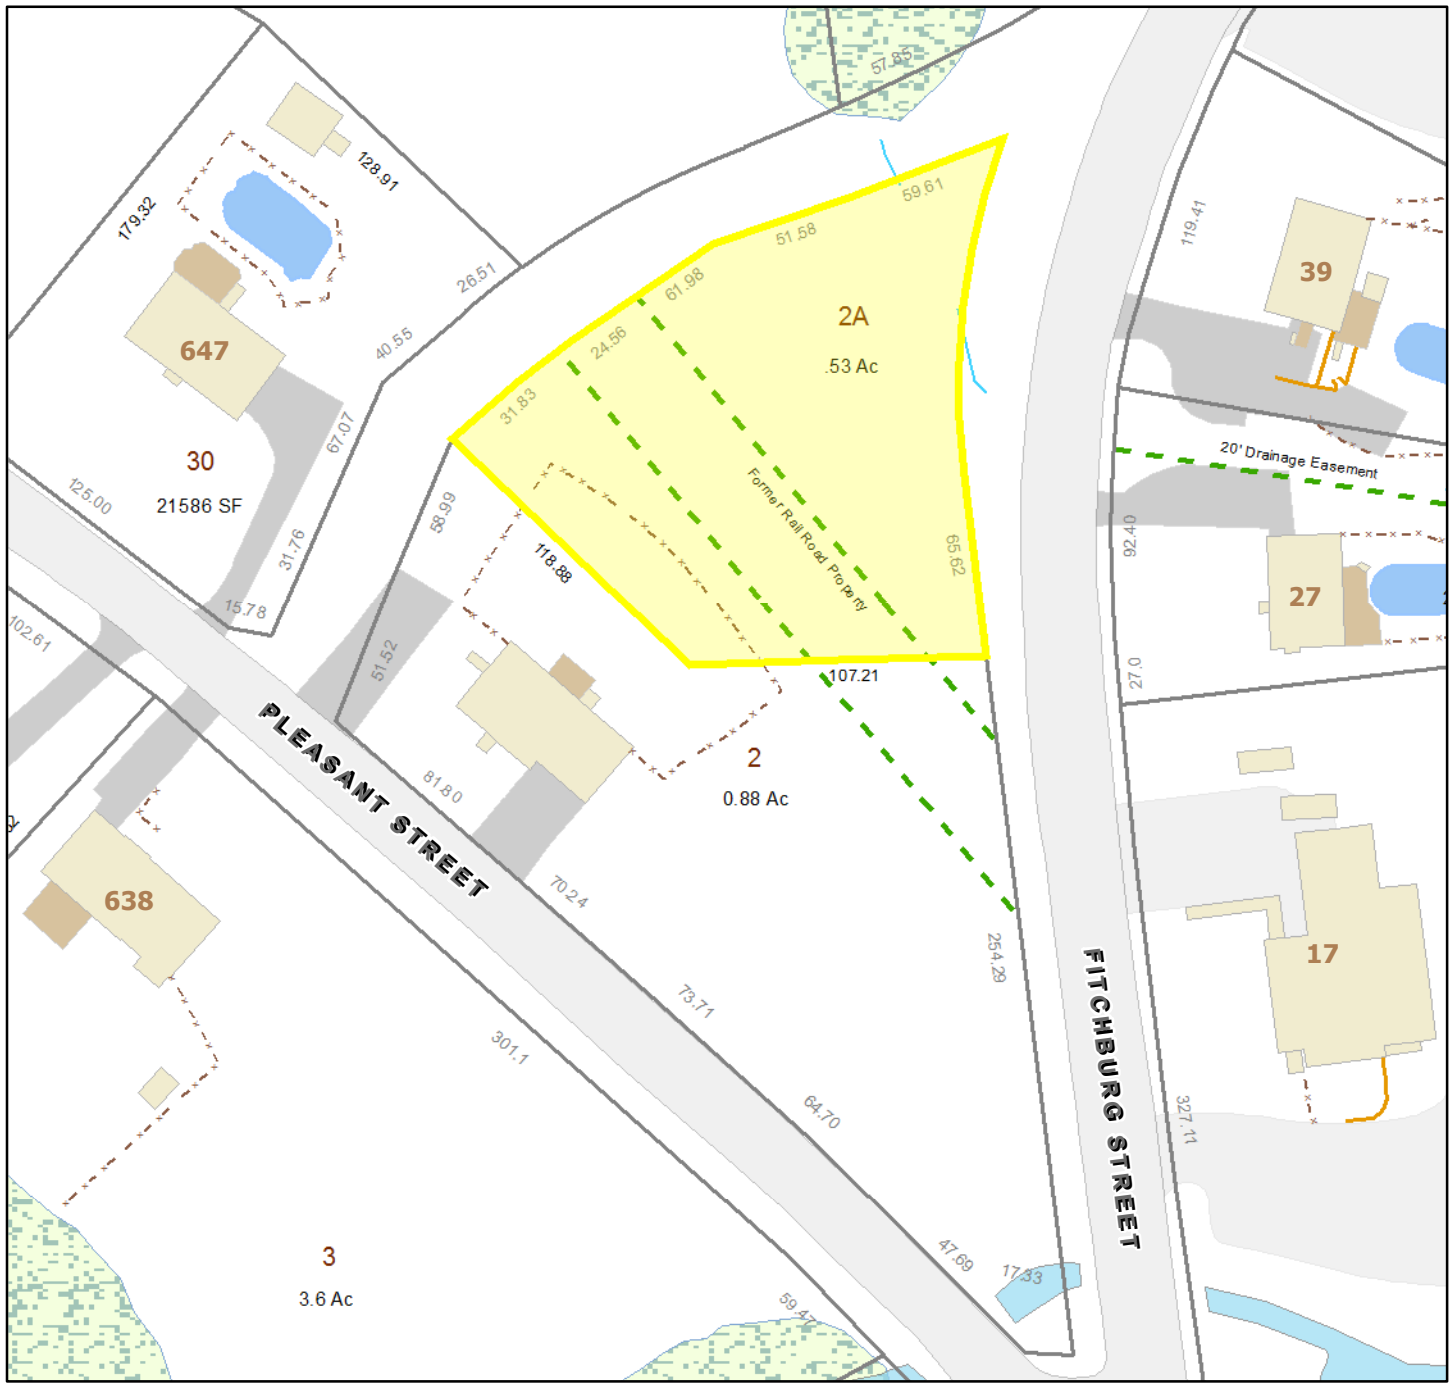

# 641 Pleasant Street

Marlborough, MA

1 inch = 69 Feet

December 28, 2020

	CAI Town Line		Fence		DECK		Paved
	Street Names		Retaining Wall		Swimming Pools		Water - Streams
	Parcel Lines - No Ortho		Easement		Roads		Water Bodies
	Parcel Addresses		GENERAL		Paved		DEP WETLAND

Data shown on this map is provided for planning and informational purposes only. The municipality and CAI Technologies are not responsible for any use for other purposes or misuse or misrepresentation of this map.