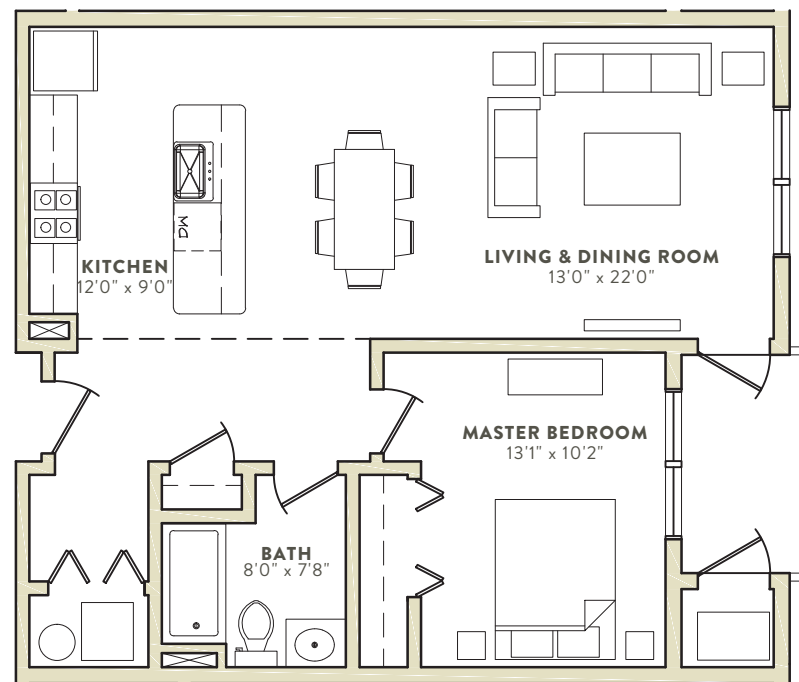

THE  
**CROSSING**  
AT BEDFORD

**1 BEDROOM RESIDENCE**  
UNITS 2103, 2104, 2203 & 2204

With designer appointed finishes, open layouts, and energy efficient design, The Crossing at Bedford fits current active lifestyle trends that demand a higher quality of living.

827 SF

**MARY SAVAGE**

Better Homes & Gardens / The Shanahan Group  
[mary.savage@shanahanre.com](mailto:mary.savage@shanahanre.com)

(781) 533- 7766

*The square footage calculations and room dimensions are pre-construction estimates only and subject to change without notice.*