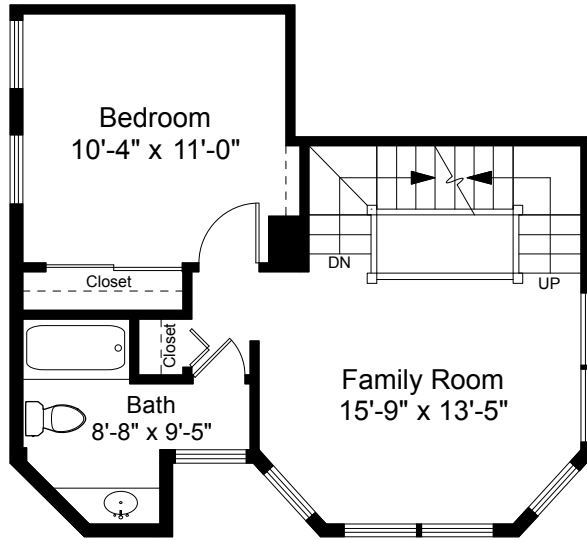

62 Wendell Street
Cambridge, MA 02138

1

Completed: December 2018
 Note: Dimensions are not guaranteed and are provided for informational purposes only. Individual room dimensions are not used to calculate overall square footage.

Completed For:
Charles Cherney
Compass

NATIONAL
—FLOOR PLANS—
& PHOTOGRAPHY
(800) 328-0217

Second Floor Plan
Ceiling Height = 8'-5"

Third Floor Plan
Ceiling Height = 8'-10"

62 Wendell Street
Cambridge, MA 02138

Scale 1/8" = 1'-0"

2

Completed: December 2018

Note: Dimensions are not guaranteed and are provided for informational purposes only. Individual room dimensions are not used to calculate overall square footage.