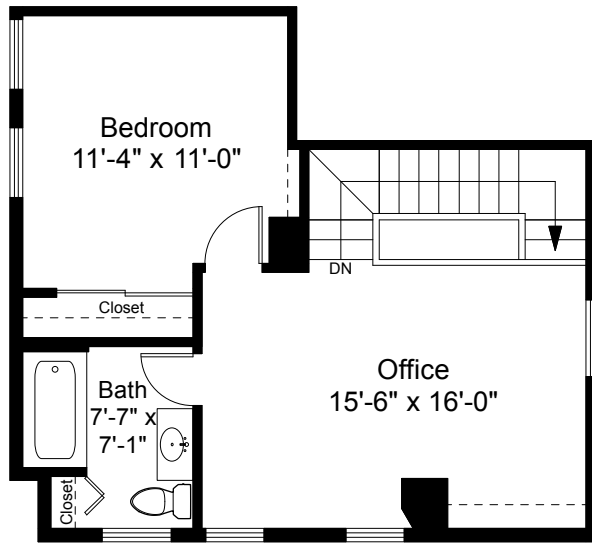

62 Wendell Street
Cambridge, MA 02138

1

Completed: December 2018
 Note: Dimensions are not guaranteed and are provided for informational purposes only. Individual room dimensions are not used to calculate overall square footage.

Completed For:
Charles Cherney
Compass

NATIONAL
—FLOOR PLANS—
& PHOTOGRAPHY
(800) 328-0217

Second Floor Plan
Ceiling Height = 8'-5"

Third Floor Plan
Ceiling Height = 8'-10"

62 Wendell Street
Cambridge, MA 02138

Scale 1/8" = 1'-0"

2

Completed: December 2018

Note: Dimensions are not guaranteed and are provided for informational purposes only. Individual room dimensions are not used to calculate overall square footage.