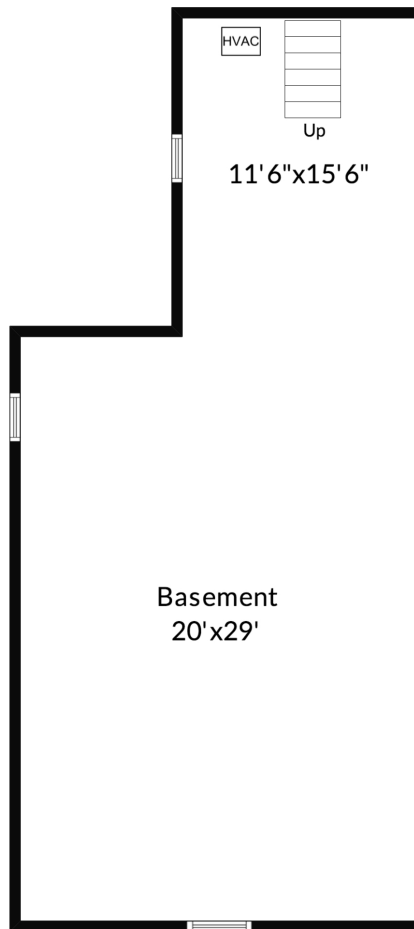

113 Columbia Street

Second Floor

2 of 4

Presented by
Charles Cherney
Compass
1100 Massachusetts Avenue
Cambridge MA 02138
Direct Phone: 617-733-8937
Email: cc@compass.com

113 Columbia Street

Third Floor

3 of 4