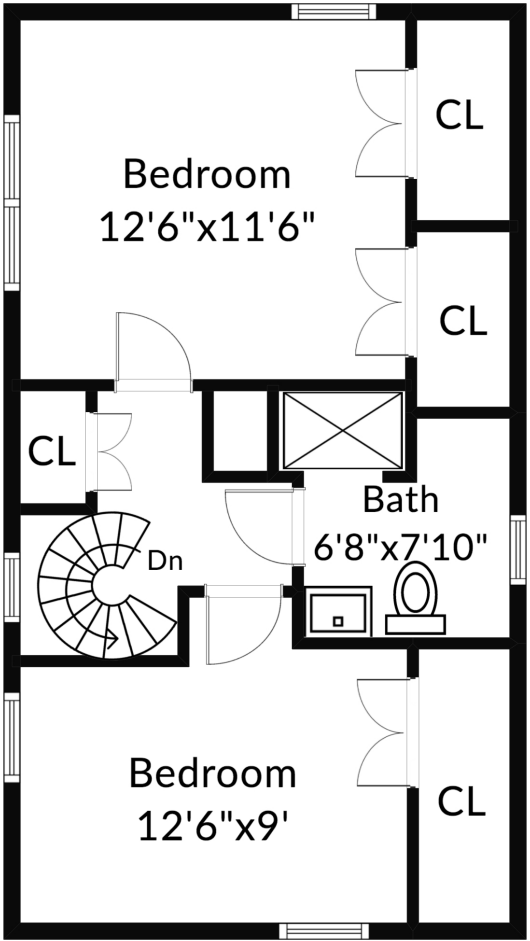

113 Columbia Street

Second Floor

2 of 4

Presented by
Charles Cherney
Compass
1100 Massachusetts Avenue
Cambridge MA 02138
Direct Phone: 617-733-8937
Email: cc@compass.com

113 Columbia Street

Third Floor

3 of 4