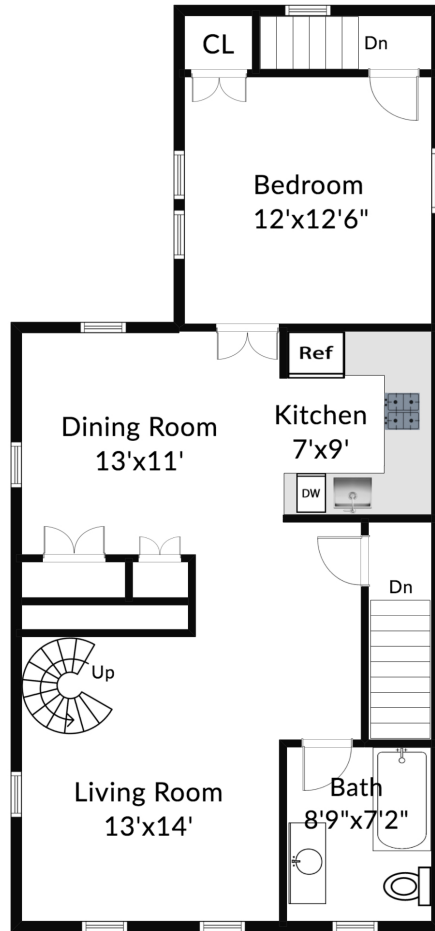

Presented by
Charles Cherney
Compass
1100 Massachusetts Avenue
Cambridge MA 02138
Direct Phone: 617-733-8937
Email: cc@compass.com

113 Columbia Street

Second Floor

2 of 4