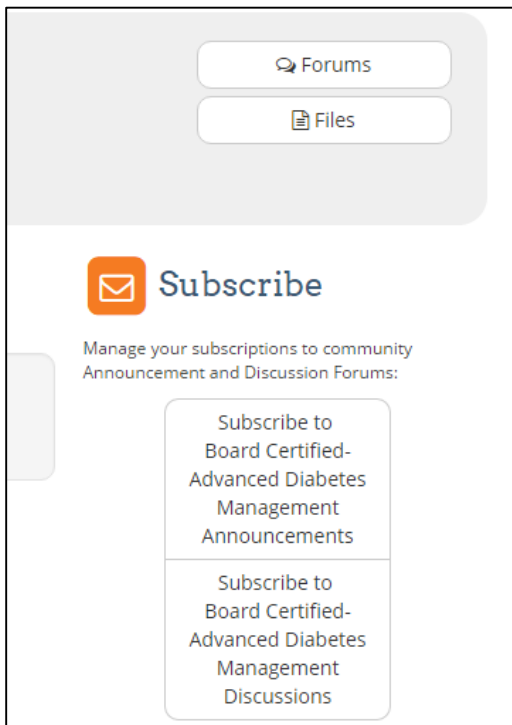

## Subscribing to Announcement and Discussion Forums

Find the group you want to connect with by finding the group from the navigation bar at the top of the webpage:

On the community's homepage, find the SUBSCRIBE buttons on the right-hand side of the page. Select both to make sure you are subscribed to the Announcement forum (one-way communications from leaders to members) and the Discussion forum (conversations between members).