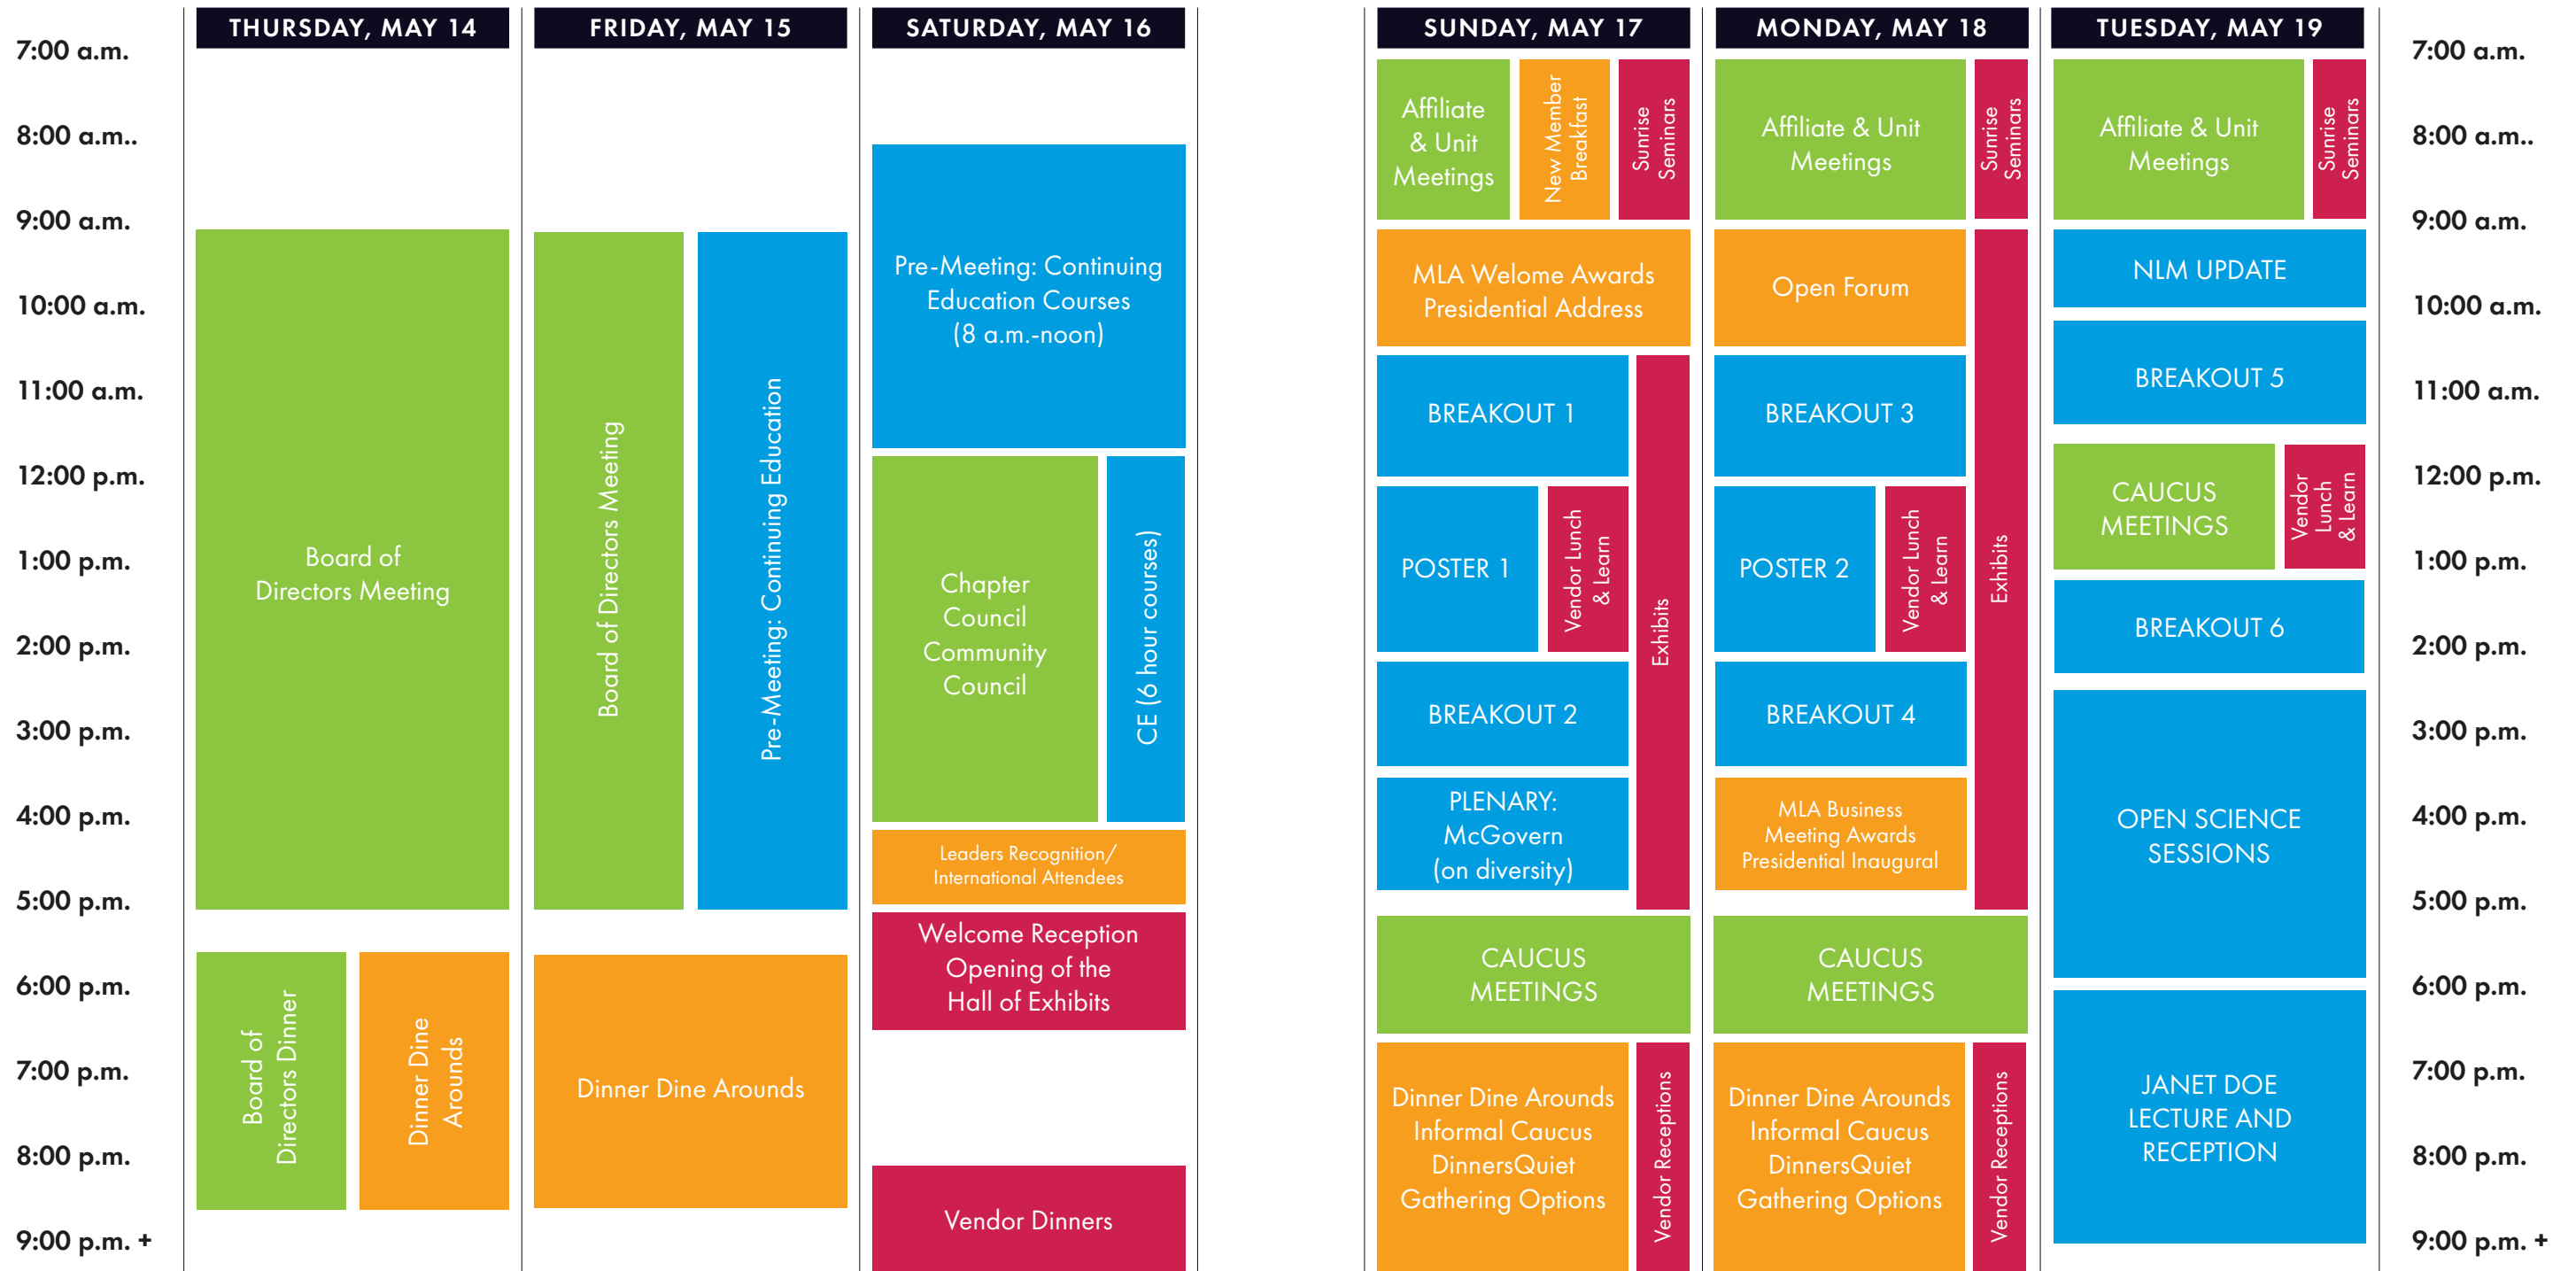

# MLA '20 SCHEDULE-AT-A-GLANCE

- MLA & Affiliate Meetings
- Networking Events
- Continuing Education & Plenary Sessions
- Vendor Events