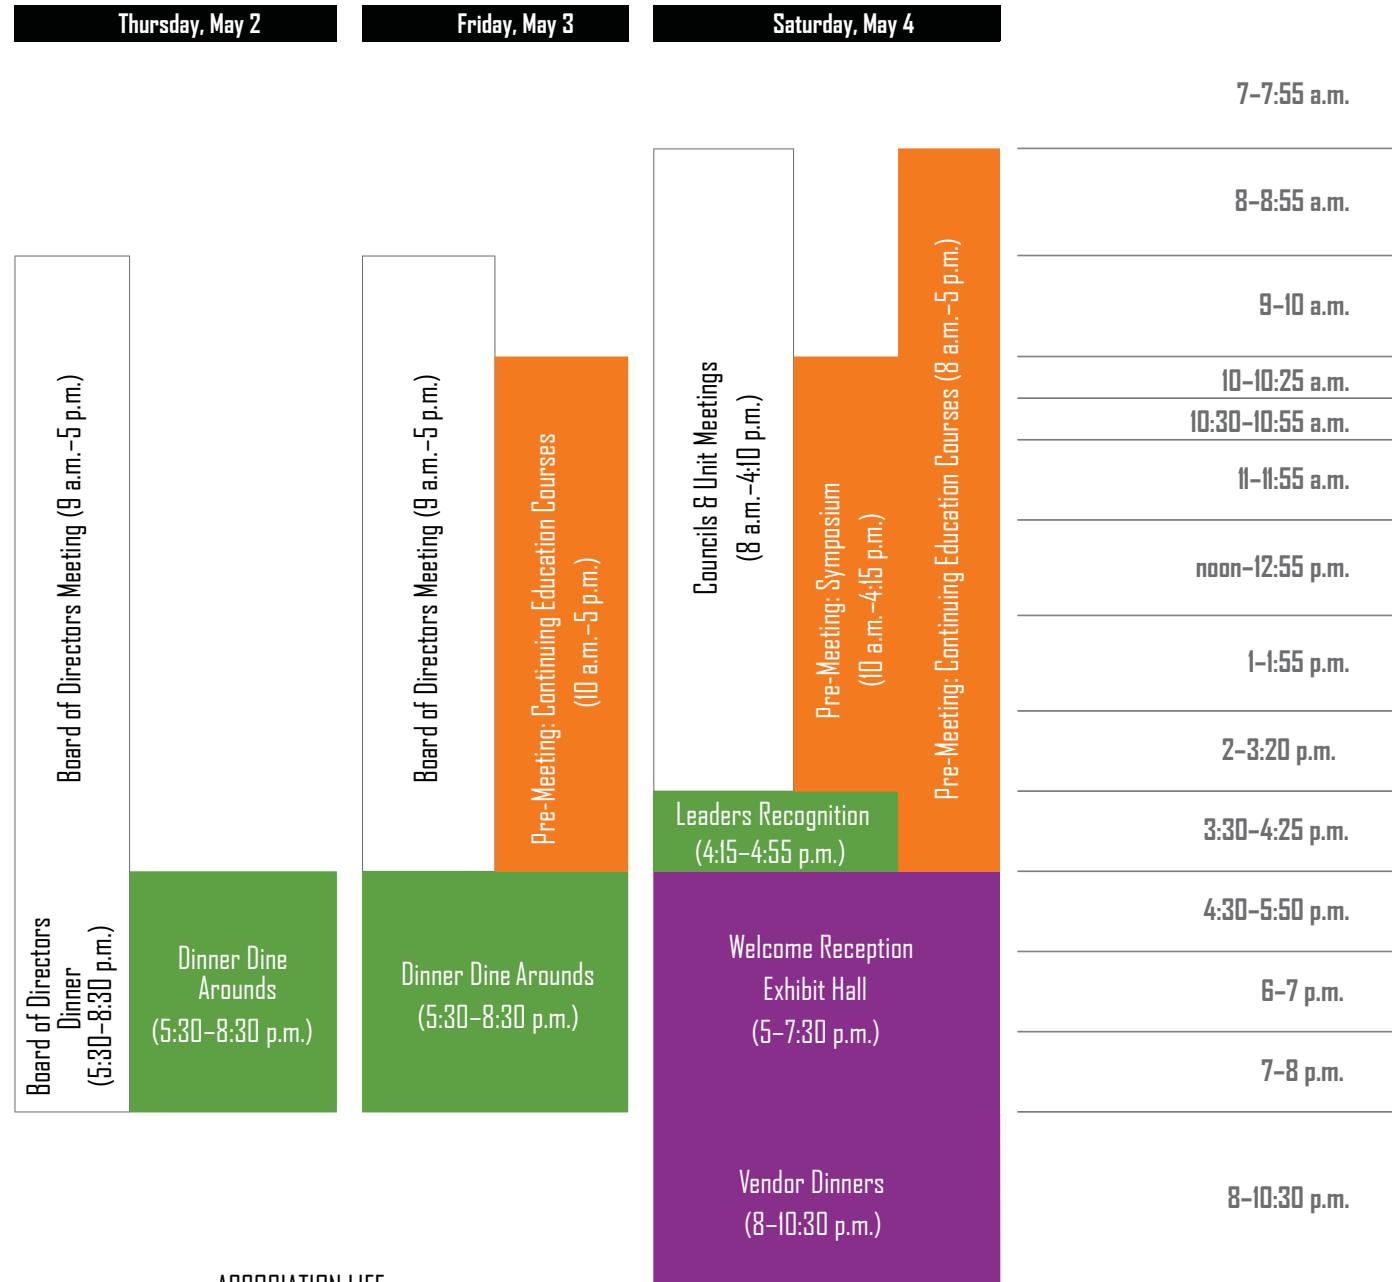

SCHEDULE AT-A-GLANCE

Sponsored by Elsevier ClinicalKey®

- ASSOCIATION LIFE
- VENDORS
- POSTERS & BREAKOUT SESSIONS
- KEYNOTES
- CONTINUING EDUCATION

REGISTER AT WWW.MLANET.ORG

REGISTER AT WWW.MLANET.ORG