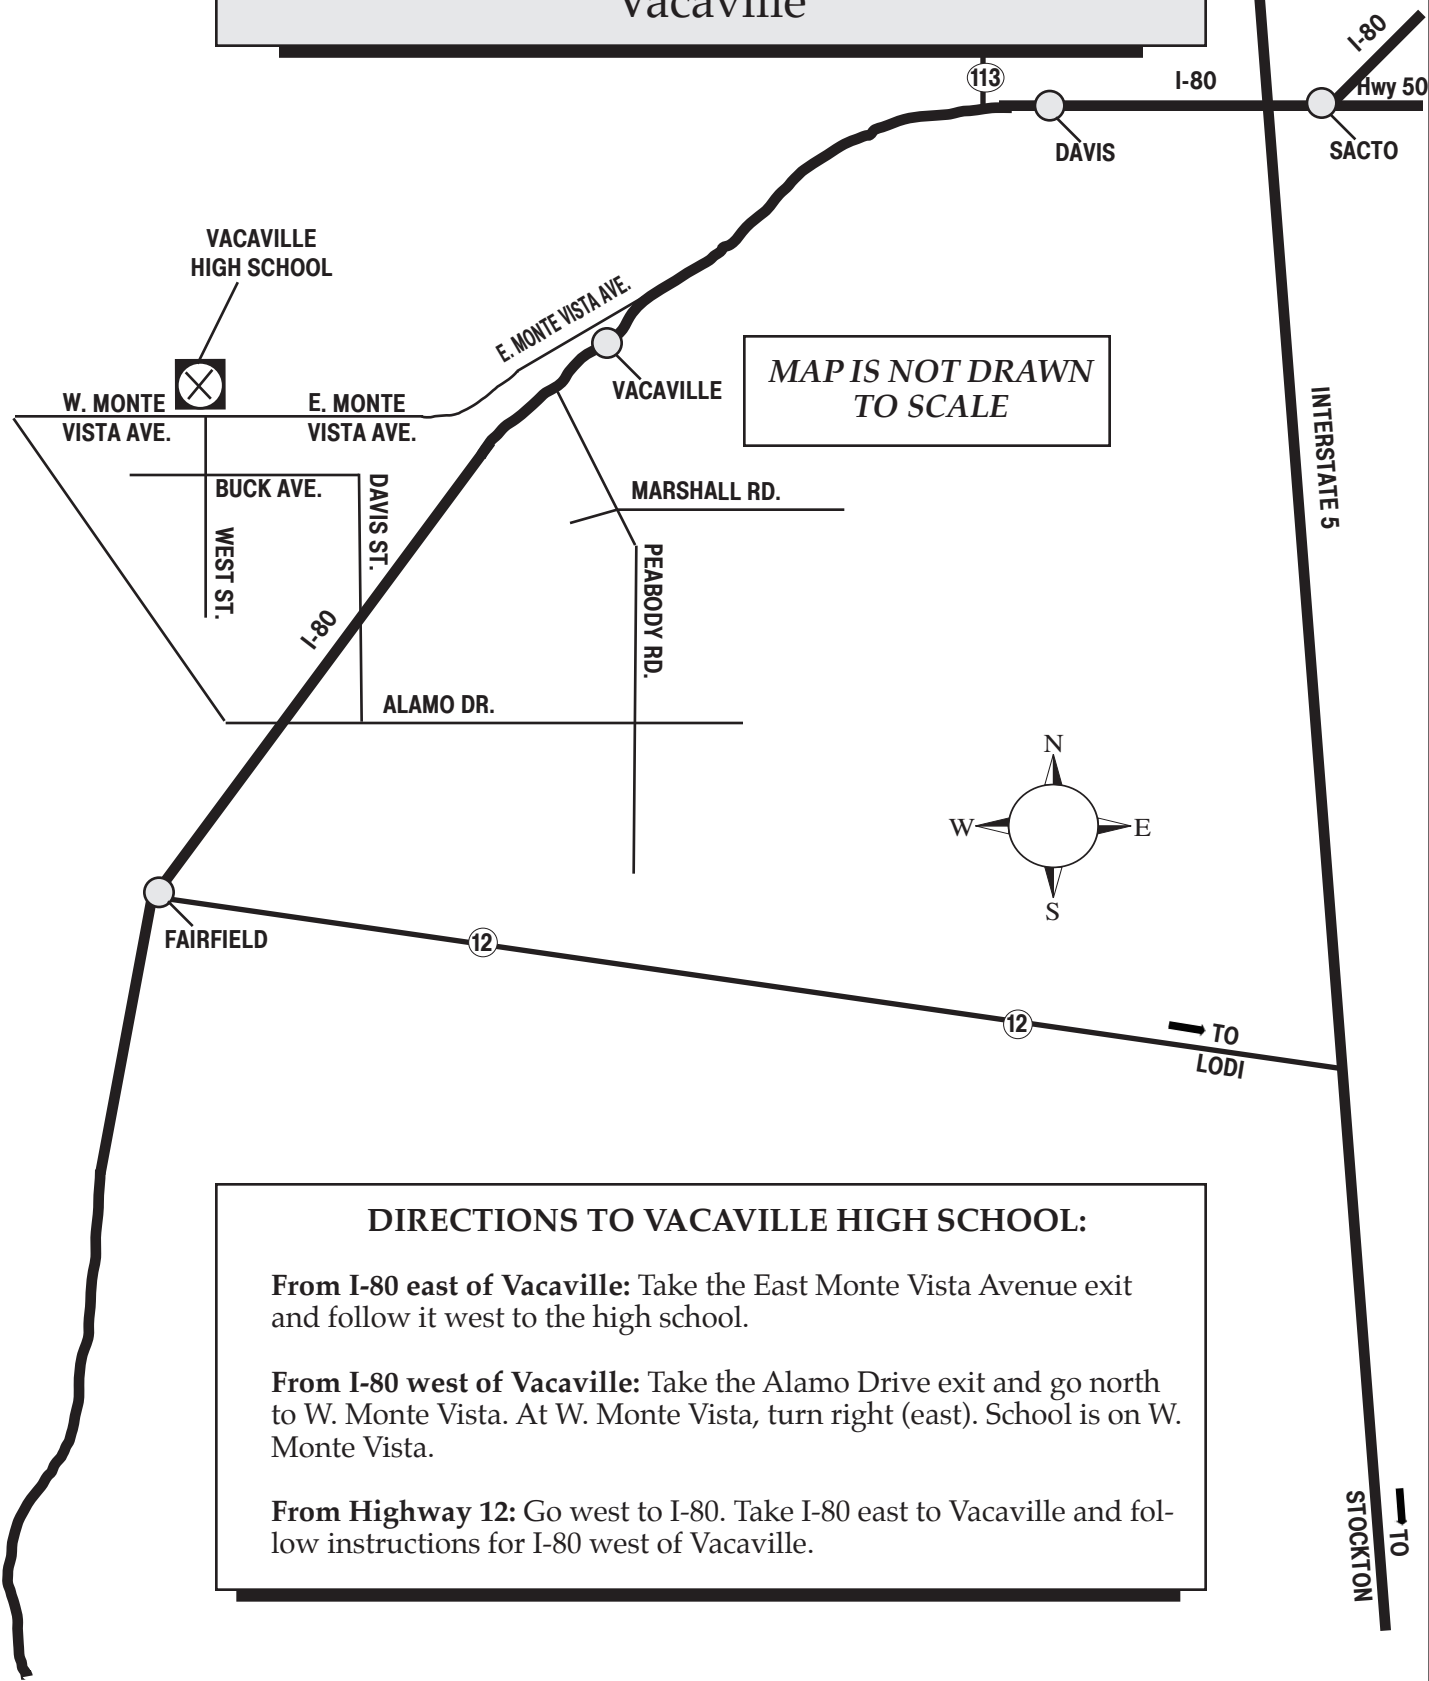

# VACAVILLE HIGH SCHOOL

100 W. Monte Vista Avenue  
Vacaville

## DIRECTIONS TO VACAVILLE HIGH SCHOOL:

**From I-80 east of Vacaville:** Take the East Monte Vista Avenue exit and follow it west to the high school.

**From I-80 west of Vacaville:** Take the Alamo Drive exit and go north to W. Monte Vista. At W. Monte Vista, turn right (east). School is on W. Monte Vista.

**From Highway 12:** Go west to I-80. Take I-80 east to Vacaville and follow instructions for I-80 west of Vacaville.