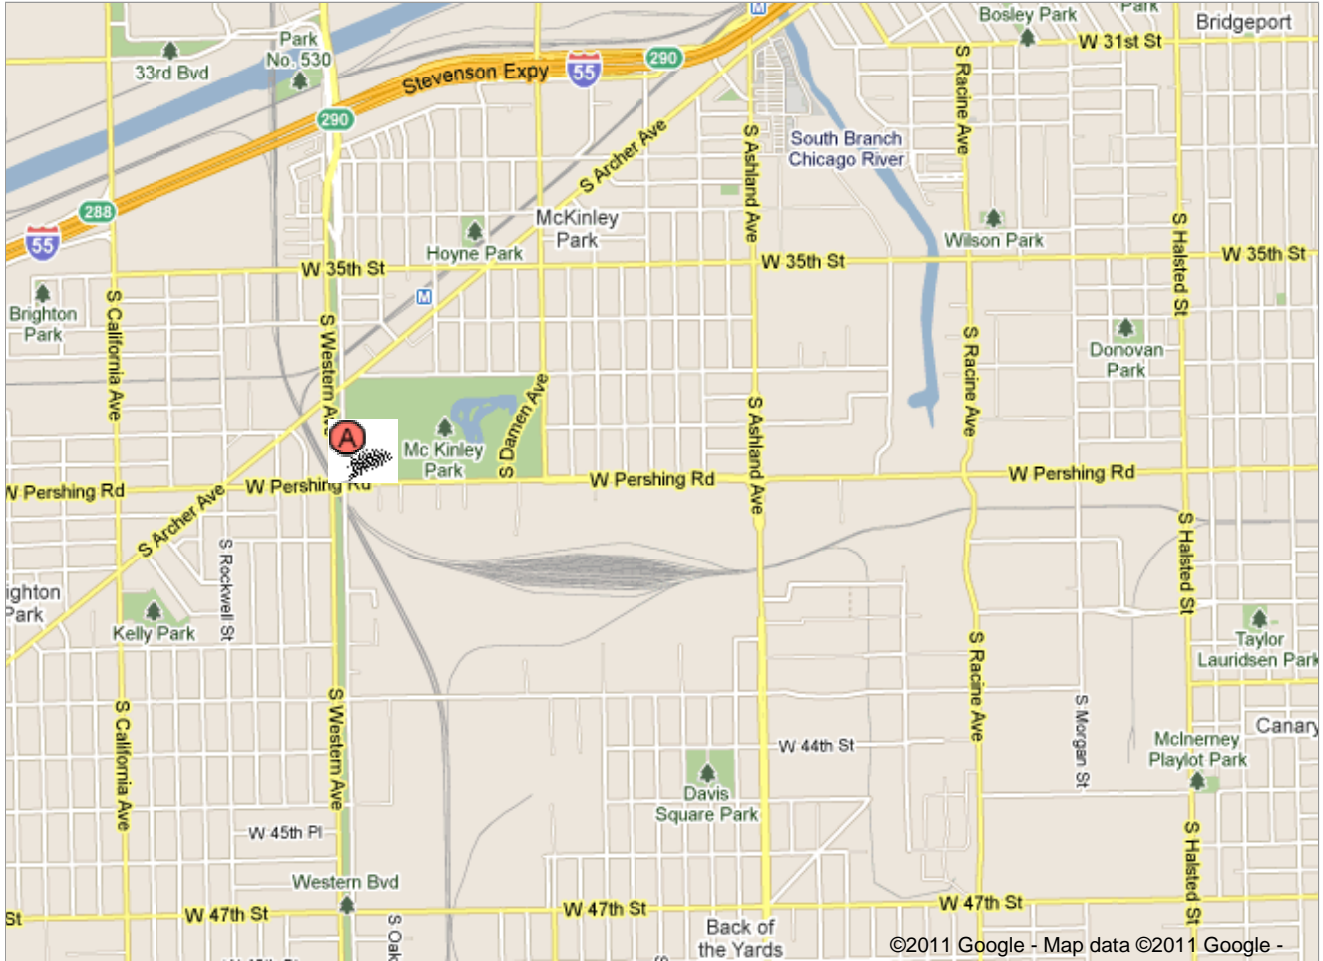

Notes

The access point is off of State Street, not Clark

Map of:

W 24th St & S Federal St  
Chicago, IL 60616

All rights reserved. Use subject to License/Copyright

Directions and maps are informational only. We make no warranties on the accuracy of their content, road conditions or route usability or expeditiousness. You assume all risk of use. MapQuest and its suppliers shall not be liable to you for any loss or delay resulting from your use of MapQuest. Your use of MapQuest means you agree to our [Terms of Use](#)

Notes

The access point is off of State, not Cermak.

Map of:

W 24th St & S Federal St  
Chicago, IL 60616

All rights reserved. Use subject to License/Copyright

Directions and maps are informational only. We make no warranties on the accuracy of their content, road conditions or route usability or expeditiousness. You assume all risk of use. MapQuest and its suppliers shall not be liable to you for any loss or delay resulting from your use of MapQuest. Your use of MapQuest means you agree to our [Terms of Use](#)

To see all the details that are visible on the screen, use the "Print" link next to the map.

To see all the details that are visible on the screen, use the "Print" link next to the map.

To see all the details that are visible on the screen, use the "Print" link next to the map.

Address **2200 W Lexington St**  
**Chicago, IL 60612**

Get Google Maps on your phone

Text the word "GMAPS" to 466453

©2011 Google - Map data ©2011 Google, Sanborn -