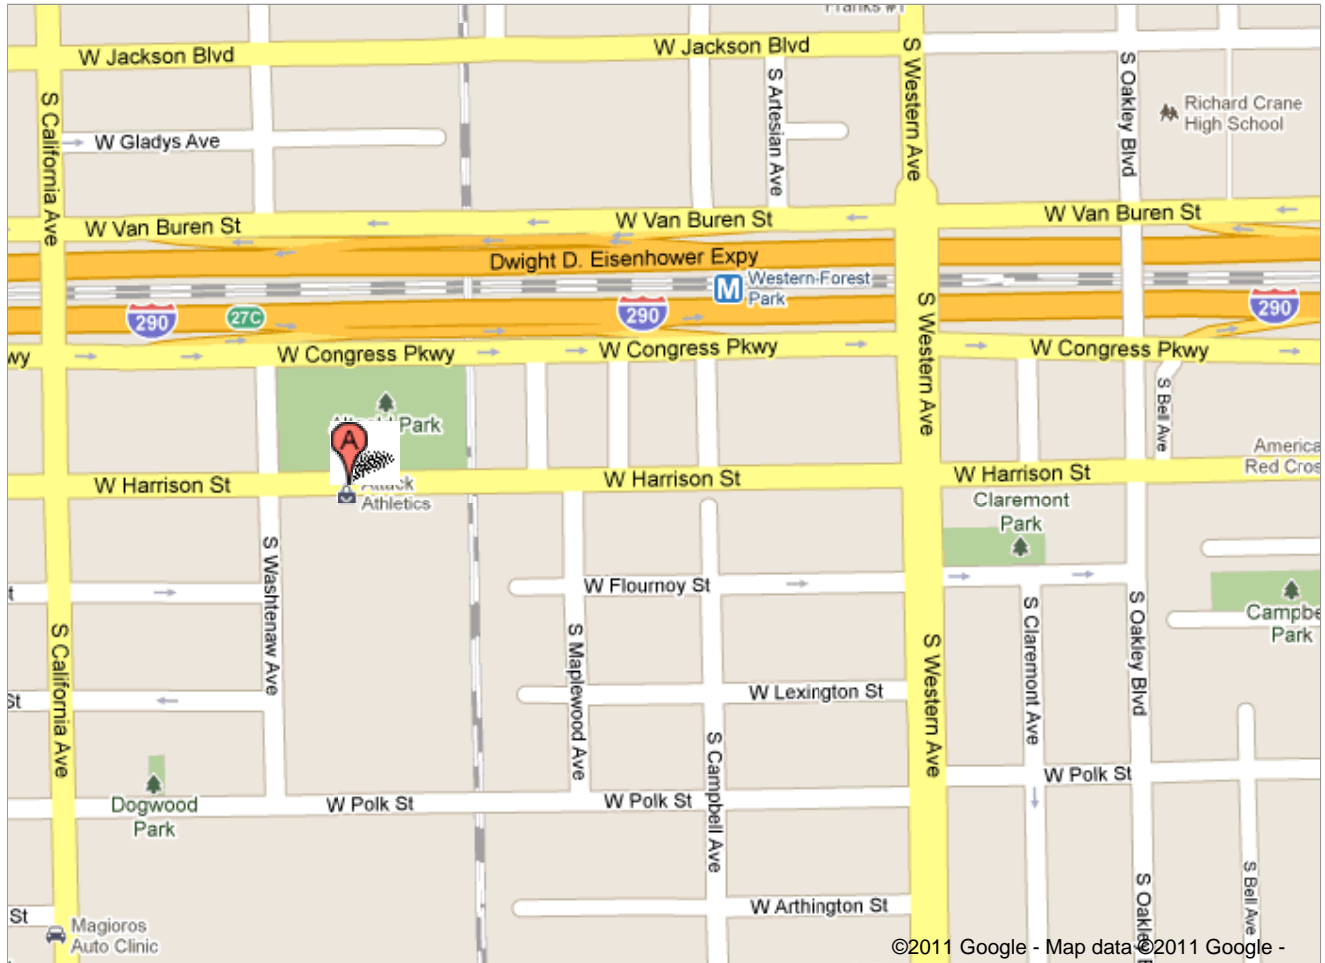

Notes

The access point is off of State Street, not Clark

Map of:

W 24th St & S Federal St  
Chicago, IL 60616

All rights reserved. Use subject to License/Copyright

Directions and maps are informational only. We make no warranties on the accuracy of their content, road conditions or route usability or expeditiousness. You assume all risk of use. MapQuest and its suppliers shall not be liable to you for any loss or delay resulting from your use of MapQuest. Your use of MapQuest means you agree to our [Terms of Use](#)

Notes

The access point is off of State, not Cermak.

Map of:

W 24th St & S Federal St  
Chicago, IL 60616

All rights reserved. Use subject to License/Copyright

Directions and maps are informational only. We make no warranties on the accuracy of their content, road conditions or route usability or expeditiousness. You assume all risk of use. MapQuest and its suppliers shall not be liable to you for any loss or delay resulting from your use of MapQuest. Your use of MapQuest means you agree to our [Terms of Use](#)

To see all the details that are visible on the screen, use the "Print" link next to the map.

To see all the details that are visible on the screen, use the "Print" link next to the map.

To see all the details that are visible on the screen, use the "Print" link next to the map.

Address **2200 W Lexington St**  
**Chicago, IL 60612**

Get Google Maps on your phone

Text the word "GMAPS" to 466453

©2011 Google - Map data ©2011 Google, Sanborn -