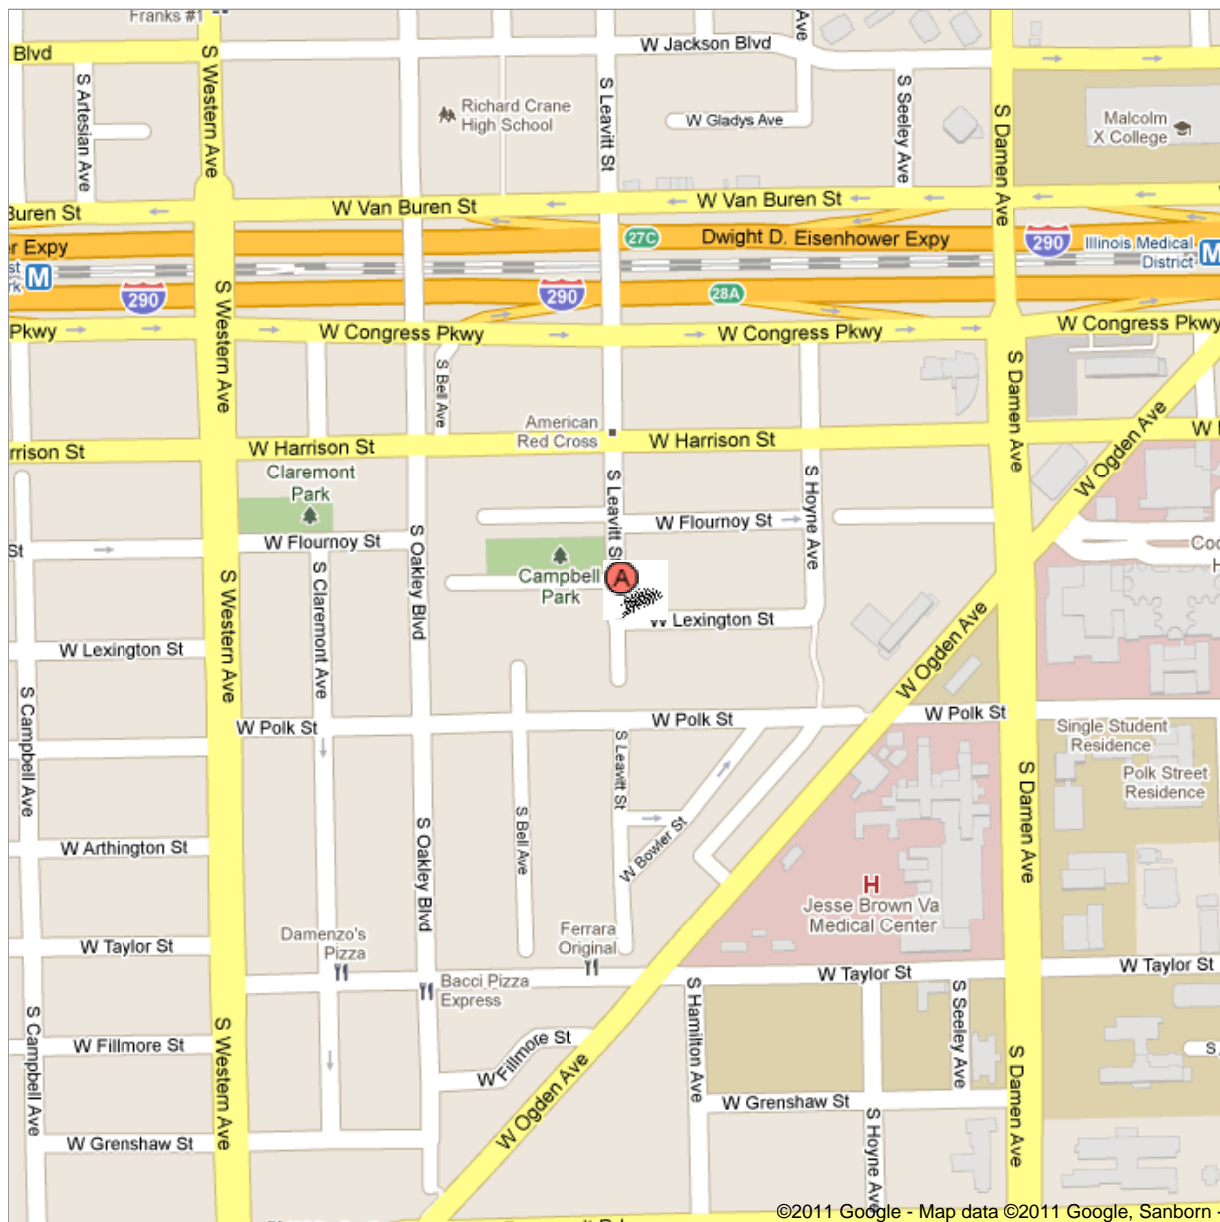

Notes

The access point is off of State Street, not Clark

Map of:

W 24th St & S Federal St  
Chicago, IL 60616

All rights reserved. Use subject to License/Copyright

Directions and maps are informational only. We make no warranties on the accuracy of their content, road conditions or route usability or expeditiousness. You assume all risk of use. MapQuest and its suppliers shall not be liable to you for any loss or delay resulting from your use of MapQuest. Your use of MapQuest means you agree to our [Terms of Use](#)

Notes

The access point is off of State, not Cermak.

Map of:

W 24th St & S Federal St  
Chicago, IL 60616

All rights reserved. Use subject to License/Copyright

Directions and maps are informational only. We make no warranties on the accuracy of their content, road conditions or route usability or expeditiousness. You assume all risk of use. MapQuest and its suppliers shall not be liable to you for any loss or delay resulting from your use of MapQuest. Your use of MapQuest means you agree to our [Terms of Use](#)

To see all the details that are visible on the screen, use the "Print" link next to the map.

To see all the details that are visible on the screen, use the "Print" link next to the map.

To see all the details that are visible on the screen, use the "Print" link next to the map.

Address **2200 W Lexington St**  
**Chicago, IL 60612**

Get Google Maps on your phone

Text the word "GMAPS" to 466453

©2011 Google - Map data ©2011 Google, Sanborn -