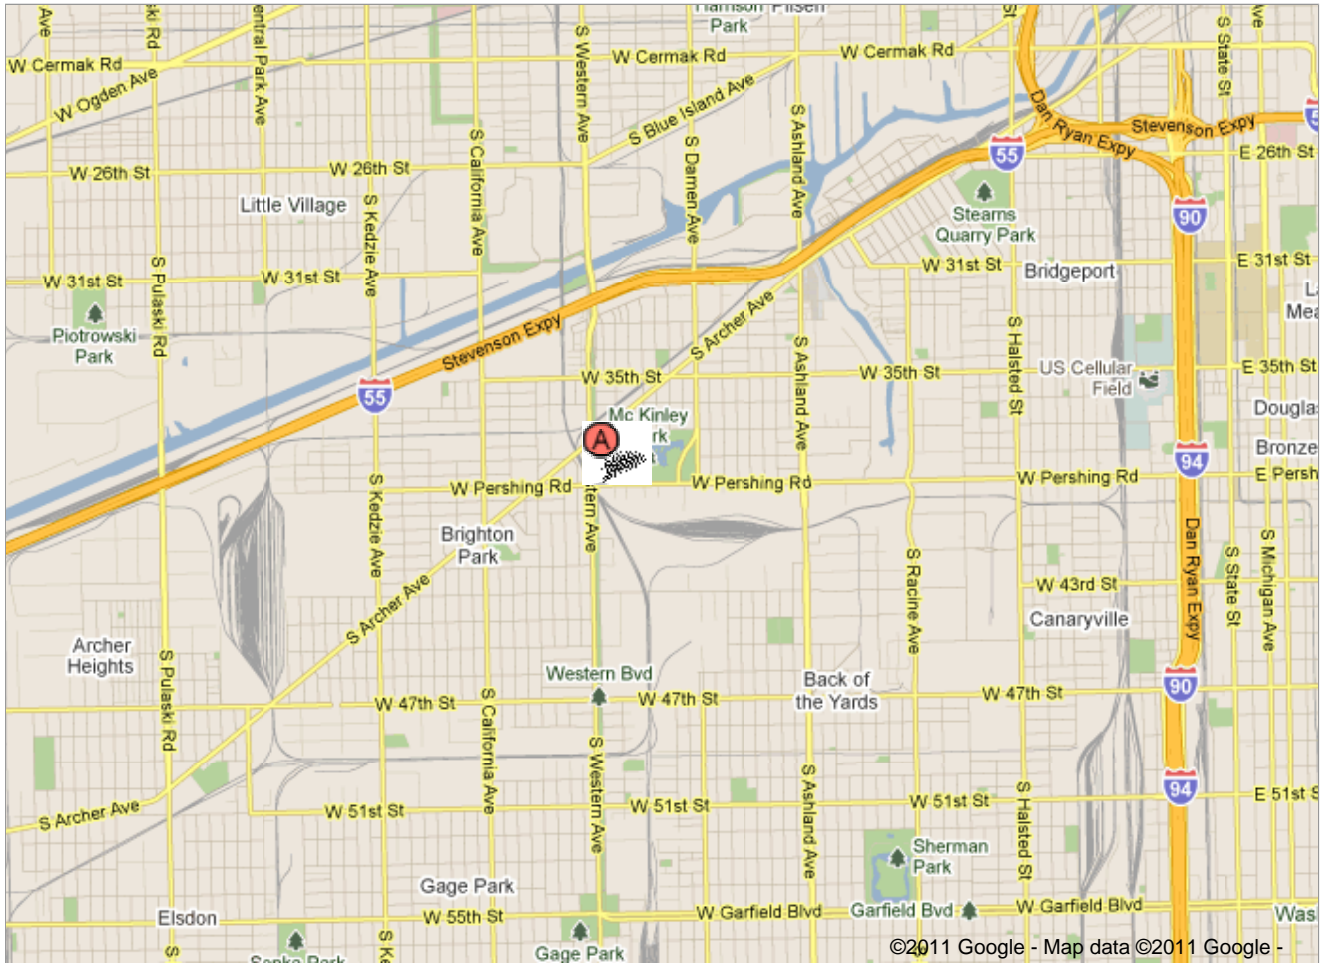

Notes

The access point is off of State Street, not Clark

Map of:

W 24th St & S Federal St  
Chicago, IL 60616

All rights reserved. Use subject to License/Copyright

Directions and maps are informational only. We make no warranties on the accuracy of their content, road conditions or route usability or expeditiousness. You assume all risk of use. MapQuest and its suppliers shall not be liable to you for any loss or delay resulting from your use of MapQuest. Your use of MapQuest means you agree to our [Terms of Use](#)

Notes

The access point is off of State, not Cermak.

Map of:

W 24th St & S Federal St  
Chicago, IL 60616

All rights reserved. Use subject to License/Copyright

Directions and maps are informational only. We make no warranties on the accuracy of their content, road conditions or route usability or expeditiousness. You assume all risk of use. MapQuest and its suppliers shall not be liable to you for any loss or delay resulting from your use of MapQuest. Your use of MapQuest means you agree to our [Terms of Use](#)

To see all the details that are visible on the screen, use the "Print" link next to the map.

To see all the details that are visible on the screen, use the "Print" link next to the map.

To see all the details that are visible on the screen, use the "Print" link next to the map.

Address **2200 W Lexington St**  
**Chicago, IL 60612**

Get Google Maps on your phone

Text the word "GMAPS" to 466453

©2011 Google - Map data ©2011 Google, Sanborn -