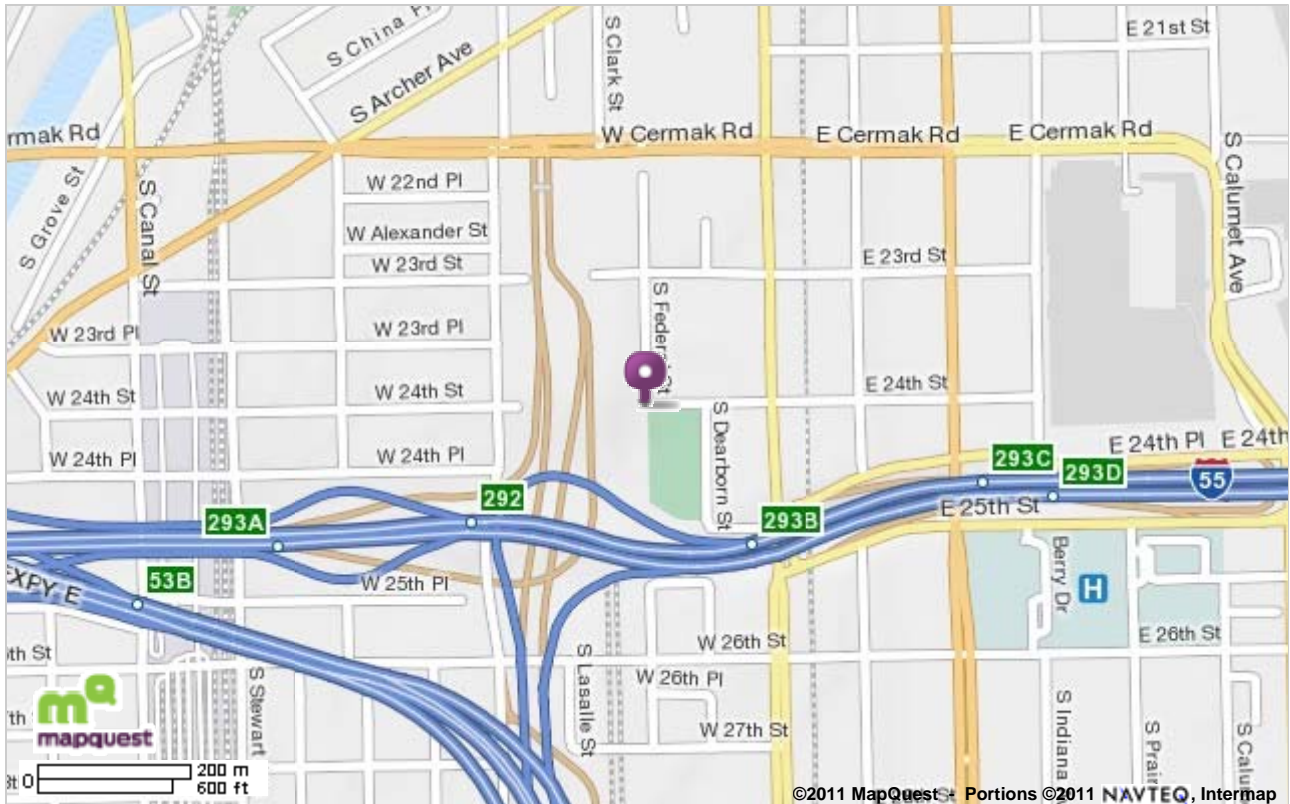

Notes

The access point is off of State Street, not Clark

Map of:

W 24th St & S Federal St  
Chicago, IL 60616

All rights reserved. Use subject to License/Copyright

Directions and maps are informational only. We make no warranties on the accuracy of their content, road conditions or route usability or expeditiousness. You assume all risk of use. MapQuest and its suppliers shall not be liable to you for any loss or delay resulting from your use of MapQuest. Your use of MapQuest means you agree to our [Terms of Use](#)

Notes

The access point is off of State, not Cermak.

Map of:

W 24th St & S Federal St  
Chicago, IL 60616

All rights reserved. Use subject to License/Copyright

Directions and maps are informational only. We make no warranties on the accuracy of their content, road conditions or route usability or expeditiousness. You assume all risk of use. MapQuest and its suppliers shall not be liable to you for any loss or delay resulting from your use of MapQuest. Your use of MapQuest means you agree to our [Terms of Use](#)

To see all the details that are visible on the screen, use the "Print" link next to the map.

To see all the details that are visible on the screen, use the "Print" link next to the map.

To see all the details that are visible on the screen, use the "Print" link next to the map.

Address **2200 W Lexington St**  
**Chicago, IL 60612**

Get Google Maps on your phone

Text the word "GMAPS" to 466453

©2011 Google - Map data ©2011 Google, Sanborn -