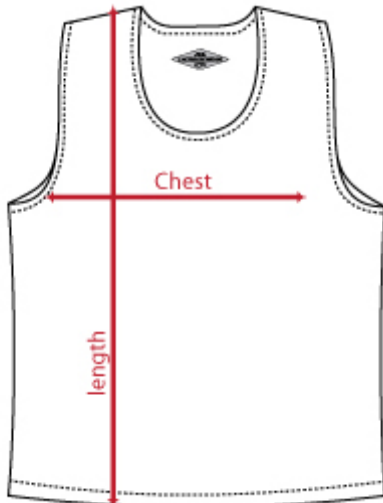

LACROSSEWEAR SIZE CHART

SHIRT

MEN	YS	YM	YL	SM	MD	LG	XL	2X
Chest	16.5"	17.5"	18.5"	21"	22"	23"	24"	25.5"
Length	20"	21.5"	24"	25"	27.5"	28.5"	29.5"	31.5"

WOMEN	YS	YM	YL	SM	MD	LG	XL	2X
Chest	15"	16"	17"	18"	19.5"	21"	22"	23"
Length	22.5"	23"	24"	25.5"	26.5"	27.5"	28.5"	29.5"

LACROSSE	SOCCER	
----------	--------	--

REVERSIBLE

MEN	YS	YM	YL	SM	MD	LG	XL	2X
Chest	19.5"	20.5"	21"	22"	23.5"	24.5"	25.5"	28"
Length	21.5"	22.5"	23.5"	24.5"	25.5"	26.5"	27.5"	28"

LACROSSE		
----------	--	--

RACER BACK/ REVERSIBLE

WOMEN	YS	YM	YL	SM	MD	LG	XL	2X
Chest	14.5"	15.5"	16.5"	17"	18"	19"	20"	21"
Length	23"	24.5"	26"	27"	28.5"	30"	31.5"	33"

SHORTS

MEN	YS	YM	YL	SM	MD	LG	XL	2X	3X
Waist	21"	22"	23"	24"	26"	28"	30"	33"	34"
Inseam	6.25"	6.5"	7"	7.5"	8"	8"	9"	9.5"	9.5"
Outseam	15"	16"	17"	18"	19"	20.5"	21.5"	22.5"	30"

WOMEN	YS	YM	YL	SM	MD	LG	XL	2X	3X
Waist	21"	22"	23"	24"	26"	28"	30"	33"	34"
Inseam	4"	4.5"	4.5"	5"	5"	5.5"	5.5"	6"	7"
Outseam	11"	12"	13"	14"	15"	16"	17"	18"	19"

LACROSSE	SOCCER	
----------	--------	--

Elastic waist band stretches for comfort & draw string for tighter fit.