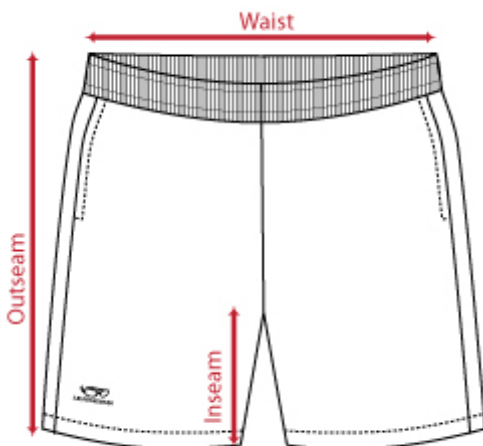

LACROSSEWEAR SIZE CHART

SHIRT

MEN	YS	YM	YL	SM	MD	LG	XL	2X
Chest	16.5"	17.5"	18.5"	21"	22"	23"	24"	25.5"
Length	20"	21.5"	24"	25"	27.5"	28.5"	29.5"	31.5"

WOMEN	YS	YM	YL	SM	MD	LG	XL	2X
Chest	15"	16"	17"	18"	19.5"	21"	22"	23"
Length	22.5"	23"	24"	25.5"	26.5"	27.5"	28.5"	29.5"

LACROSSE	SOCCER	
----------	--------	--

REVERSIBLE

MEN	YS	YM	YL	SM	MD	LG	XL	2X
Chest	19.5"	20.5"	21"	22"	23.5"	24.5"	25.5"	28"
Length	21.5"	22.5"	23.5"	24.5"	25.5"	26.5"	27.5"	28"

LACROSSE		
----------	--	--

RACER BACK/ REVERSIBLE

WOMEN	YS	YM	YL	SM	MD	LG	XL	2X
Chest	14.5"	15.5"	16.5"	17"	18"	19"	20"	21"
Length	23"	24.5"	26"	27"	28.5"	30"	31.5"	33"

SHORTS

MEN	YS	YM	YL	SM	MD	LG	XL	2X	3X
Waist	21"	22"	23"	24"	26"	28"	30"	33"	34"
Inseam	6.25"	6.5"	7"	7.5"	8"	8"	9"	9.5"	9.5"
Outseam	15"	16"	17"	18"	19"	20.5"	21.5"	22.5"	30"

WOMEN	YS	YM	YL	SM	MD	LG	XL	2X	3X
Waist	21"	22"	23"	24"	26"	28"	30"	33"	34"
Inseam	4"	4.5"	4.5"	5"	5"	5.5"	5.5"	6"	7"
Outseam	11"	12"	13"	14"	15"	16"	17"	18"	19"

LACROSSE	SOCCER	
----------	--------	--

Elastic waist band stretches for comfort & draw string for tighter fit.