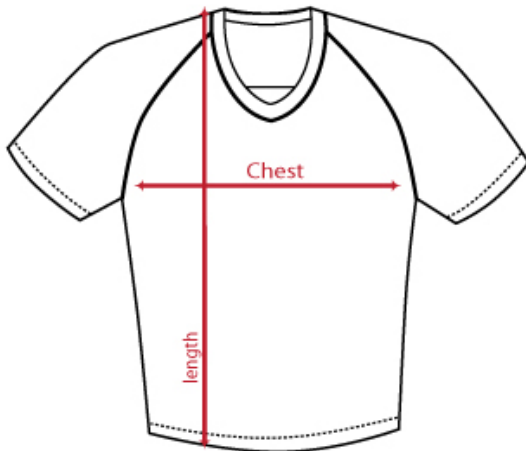

LACROSSEWEAR SIZE CHART

SHIRT

MEN	YS	YM	YL	SM	MD	LG	XL	2X
Chest	16.5"	17.5"	18.5"	21"	22"	23"	24"	25.5"
Length	20"	21.5"	24"	25"	27.5"	28.5"	29.5"	31.5"

WOMEN	YS	YM	YL	SM	MD	LG	XL	2X
Chest	15"	16"	17"	18"	19.5"	21"	22"	23"
Length	22.5"	23"	24"	25.5"	26.5"	27.5"	28.5"	29.5"

LACROSSE	SOCCER	
----------	--------	--

REVERSIBLE

MEN	YS	YM	YL	SM	MD	LG	XL	2X
Chest	19.5"	20.5"	21"	22"	23.5"	24.5"	25.5"	28"
Length	21.5"	22.5"	23.5"	24.5"	25.5"	26.5"	27.5"	28"

LACROSSE		
----------	--	--

RACER BACK/ REVERSIBLE

WOMEN	YS	YM	YL	SM	MD	LG	XL	2X
Chest	14.5"	15.5"	16.5"	17"	18"	19"	20"	21"
Length	23"	24.5"	26"	27"	28.5"	30"	31.5"	33"

SHORTS

MEN	YS	YM	YL	SM	MD	LG	XL	2X	3X
Waist	21"	22"	23"	24"	26"	28"	30"	33"	34"
Inseam	6.25"	6.5"	7"	7.5"	8"	8"	9"	9.5"	9.5"
Outseam	15"	16"	17"	18"	19"	20.5"	21.5"	22.5"	30"

WOMEN	YS	YM	YL	SM	MD	LG	XL	2X	3X
Waist	21"	22"	23"	24"	26"	28"	30"	33"	34"
Inseam	4"	4.5"	4.5"	5"	5"	5.5"	5.5"	6"	7"
Outseam	11"	12"	13"	14"	15"	16"	17"	18"	19"

LACROSSE	SOCCER	
----------	--------	--

Elastic waist band stretches for comfort & draw string for tighter fit.