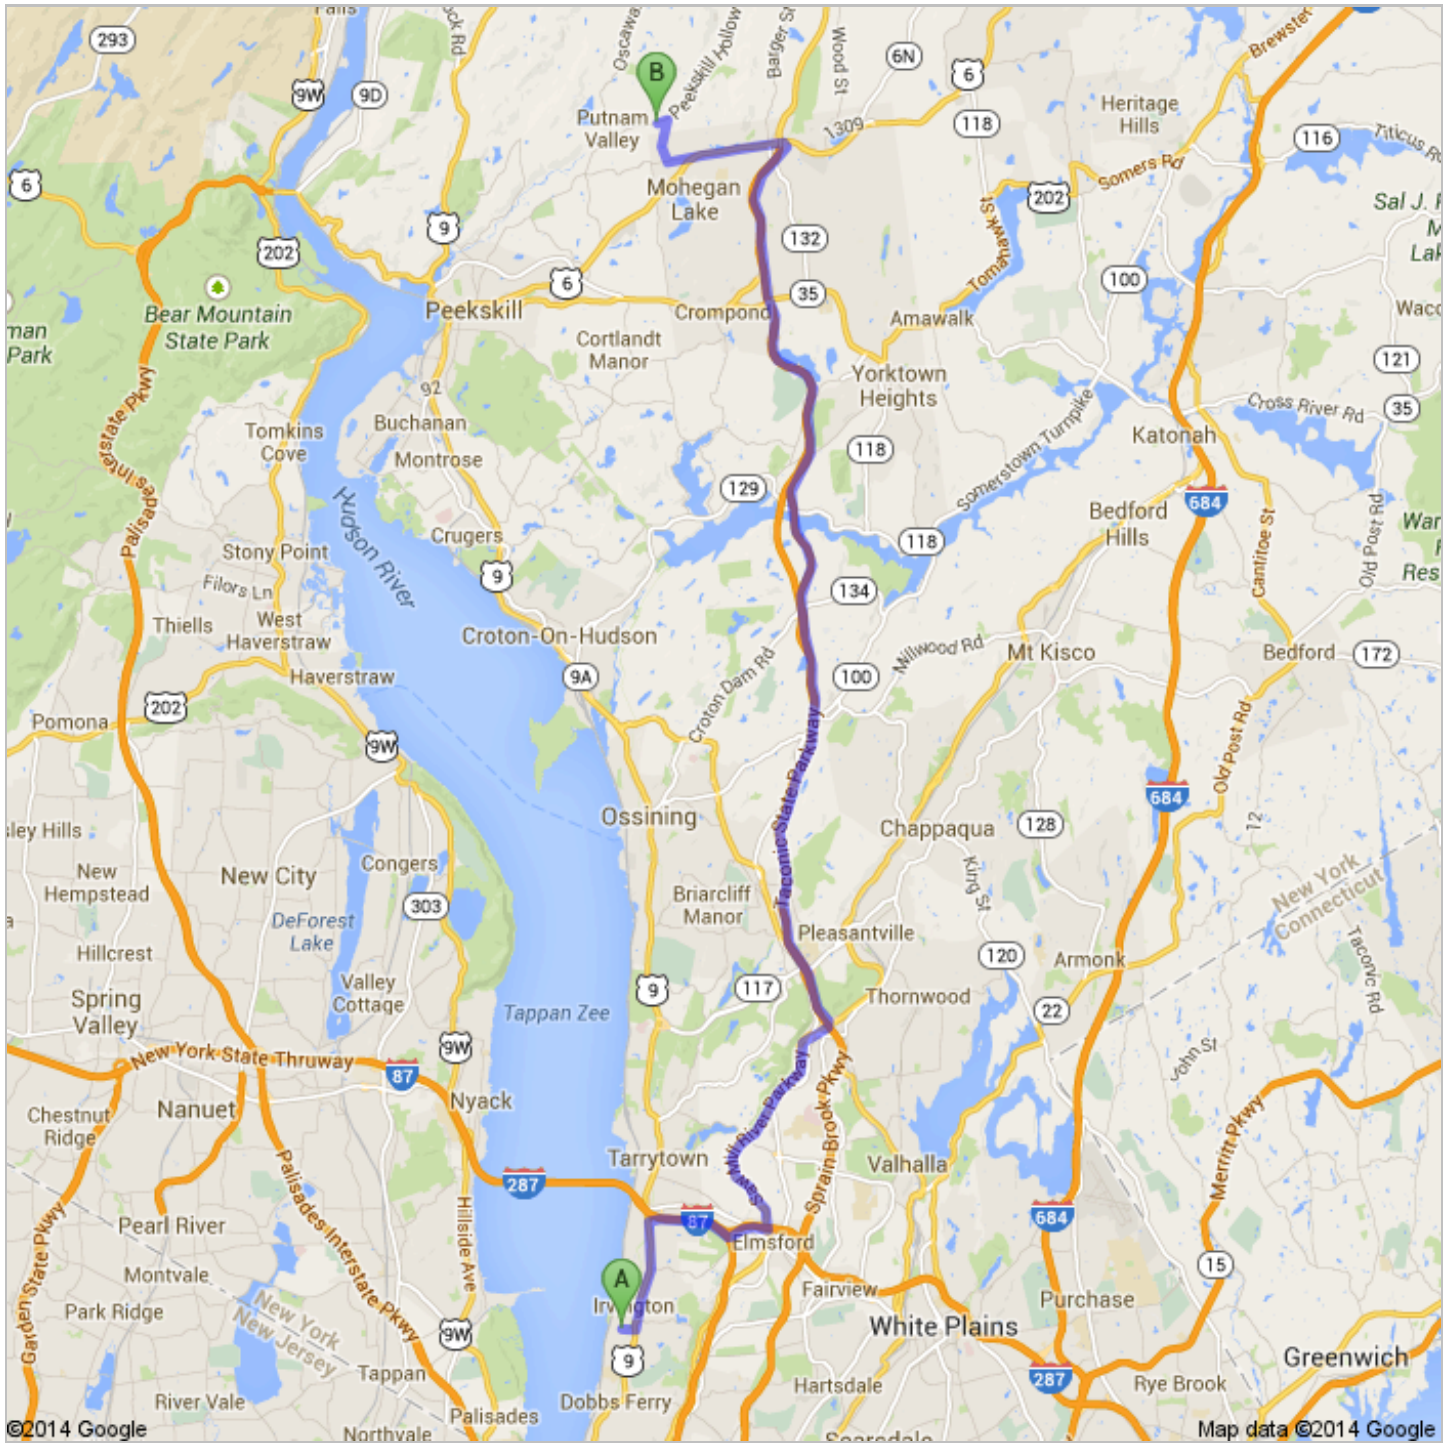

Directions to Putnam Valley Central School District

146 Peekskill Hollow Rd, Putnam Valley, NY 10579

28.7 mi – about 36 mins

GO BULLDOGS - BEAT PUTNAM VALLEY!

Dows Ln, Irvington, NY 10533

- | | | |
|--|--|-----------------------------|
| | 1. Head east on Dows Ln toward El Retiro Ln
About 45 secs | go 0.2 mi
total 0.2 mi |
| | 2. Turn left onto Broadway
About 5 mins | go 1.9 mi
total 2.2 mi |
| | 3. Turn right onto the Interstate 287 E/Interstate 87 S/New York State Thruway ramp to White Plains | go 0.2 mi
total 2.4 mi |
| | 4. Merge onto I-87 S/New York State Thruway
About 1 min | go 1.1 mi
total 3.5 mi |
| | 5. Take exit 8A for NY-119/Saw Mill Pkwy N toward Elmsford
About 1 min | go 0.9 mi
total 4.4 mi |
| | 6. Keep left at the fork, follow signs for Saw Mill River Pkwy N/Katonah and merge onto Saw Mill River Parkway N
About 5 mins | go 4.4 mi
total 8.7 mi |
| | 7. Take the ramp to Taconic Parkway/Albany
About 50 secs | go 0.7 mi
total 9.4 mi |
| | 8. Merge onto Taconic State Parkway
About 15 mins | go 16.0 mi
total 25.4 mi |
| | 9. Take the US-6 exit toward Mahopac/Shrub Oak | go 0.3 mi
total 25.7 mi |
| | 10. Turn left onto US-6 W
About 2 mins | go 1.6 mi
total 27.3 mi |
| | 11. Turn right onto Strawberry Rd
About 1 min | go 0.5 mi
total 27.8 mi |
| | 12. Turn right onto Foothill St | go 0.2 mi
total 28.0 mi |
| | 13. Slight right to stay on Foothill St
About 1 min | go 0.6 mi
total 28.6 mi |
| | 14. Turn left onto Peekskill Hollow Rd
Destination will be on the left | go 0.2 mi
total 28.7 mi |

Putnam Valley Central School District
146 Peekskill Hollow Rd, Putnam Valley, NY 10579

These directions are for planning purposes only. You may find that construction projects, traffic, weather, or other events may cause conditions to differ from the map results, and you should plan your route accordingly. You must obey all signs or notices regarding your route.