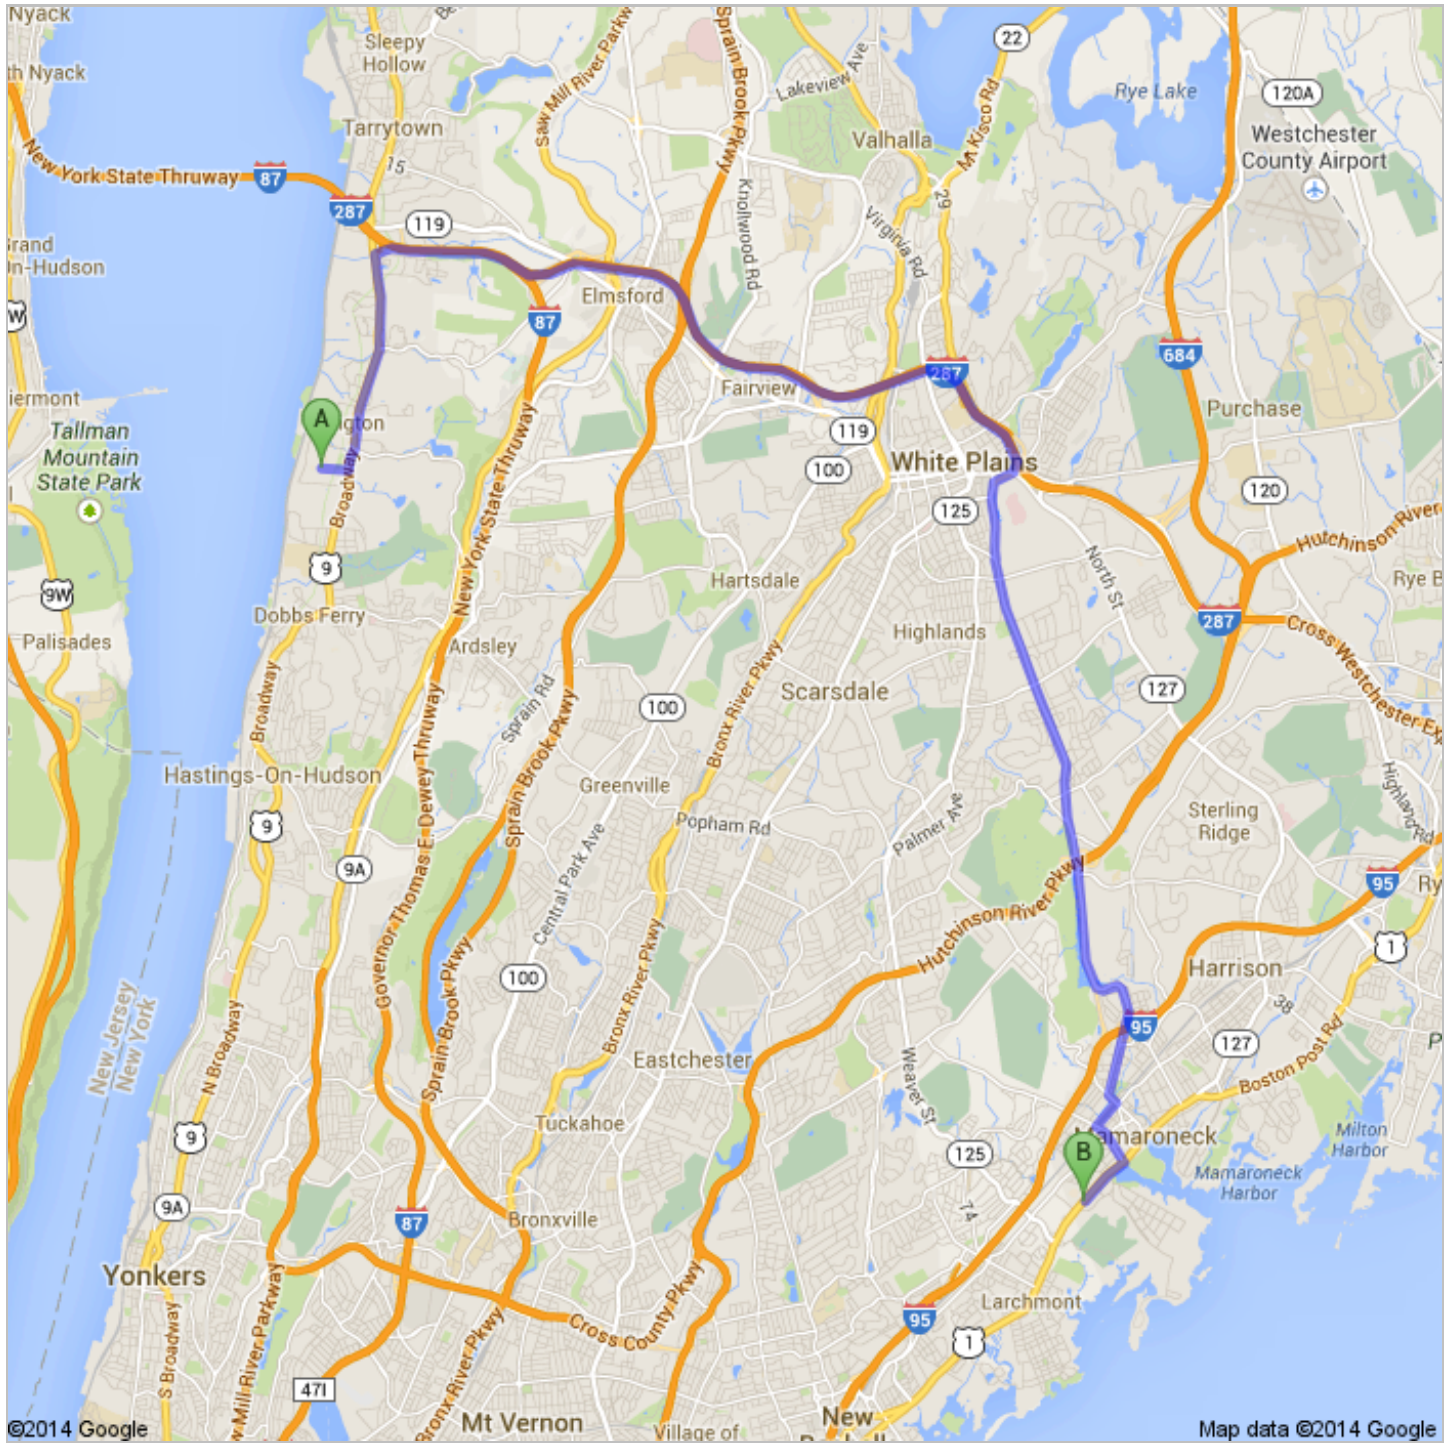

Directions to Mamaroneck School
1000 W Boston Post Rd, Mamaroneck, NY 10543
16.2 mi – about 28 mins
GO BULLDOGS - BEAT LMYL!

Dows Ln, Irvington, NY 10533

- | | | |
|--|---|----------------------------|
| | 1. Head east on Dows Ln toward El Retiro Ln
About 45 secs | go 0.2 mi
total 0.2 mi |
| | 2. Turn left onto Broadway
About 5 mins | go 1.9 mi
total 2.2 mi |
| | 3. Turn right onto the Interstate 287 E/Interstate 87 S/New York State Thruway ramp to White Plains | go 0.2 mi
total 2.4 mi |
| | 4. Merge onto I-287 E/I-87 S/New York State Thruway
Continue to follow I-287 E
About 7 mins | go 6.4 mi
total 8.8 mi |
| | 5. Take exit 8W for Bloomingdale Rd | go 0.3 mi
total 9.1 mi |
| | 6. Turn left onto Bloomingdale Rd | go 0.1 mi
total 9.2 mi |
| | 7. Slight left to stay on Bloomingdale Rd
About 1 min | go 0.6 mi
total 9.8 mi |
| | 8. Turn right to stay on Bloomingdale Rd | go 49 ft
total 9.8 mi |
| | 9. Turn left onto Mamaroneck Ave
About 9 mins | go 5.2 mi
total 15.0 mi |
| | 10. Turn right onto Hoyt Ave
About 46 secs | go 0.3 mi
total 15.3 mi |
| | 11. Turn left onto Fenimore Rd
About 1 min | go 0.4 mi
total 15.7 mi |
| | 12. Turn right onto W Boston Post Rd
<i>Destination will be on the right</i>
About 1 min | go 0.5 mi
total 16.2 mi |

Mamaroneck School

1000 W Boston Post Rd, Mamaroneck, NY 10543

These directions are for planning purposes only. You may find that construction projects, traffic, weather, or other events may cause conditions to differ from the map results, and you should plan your route accordingly. You must obey all signs or notices regarding your route.