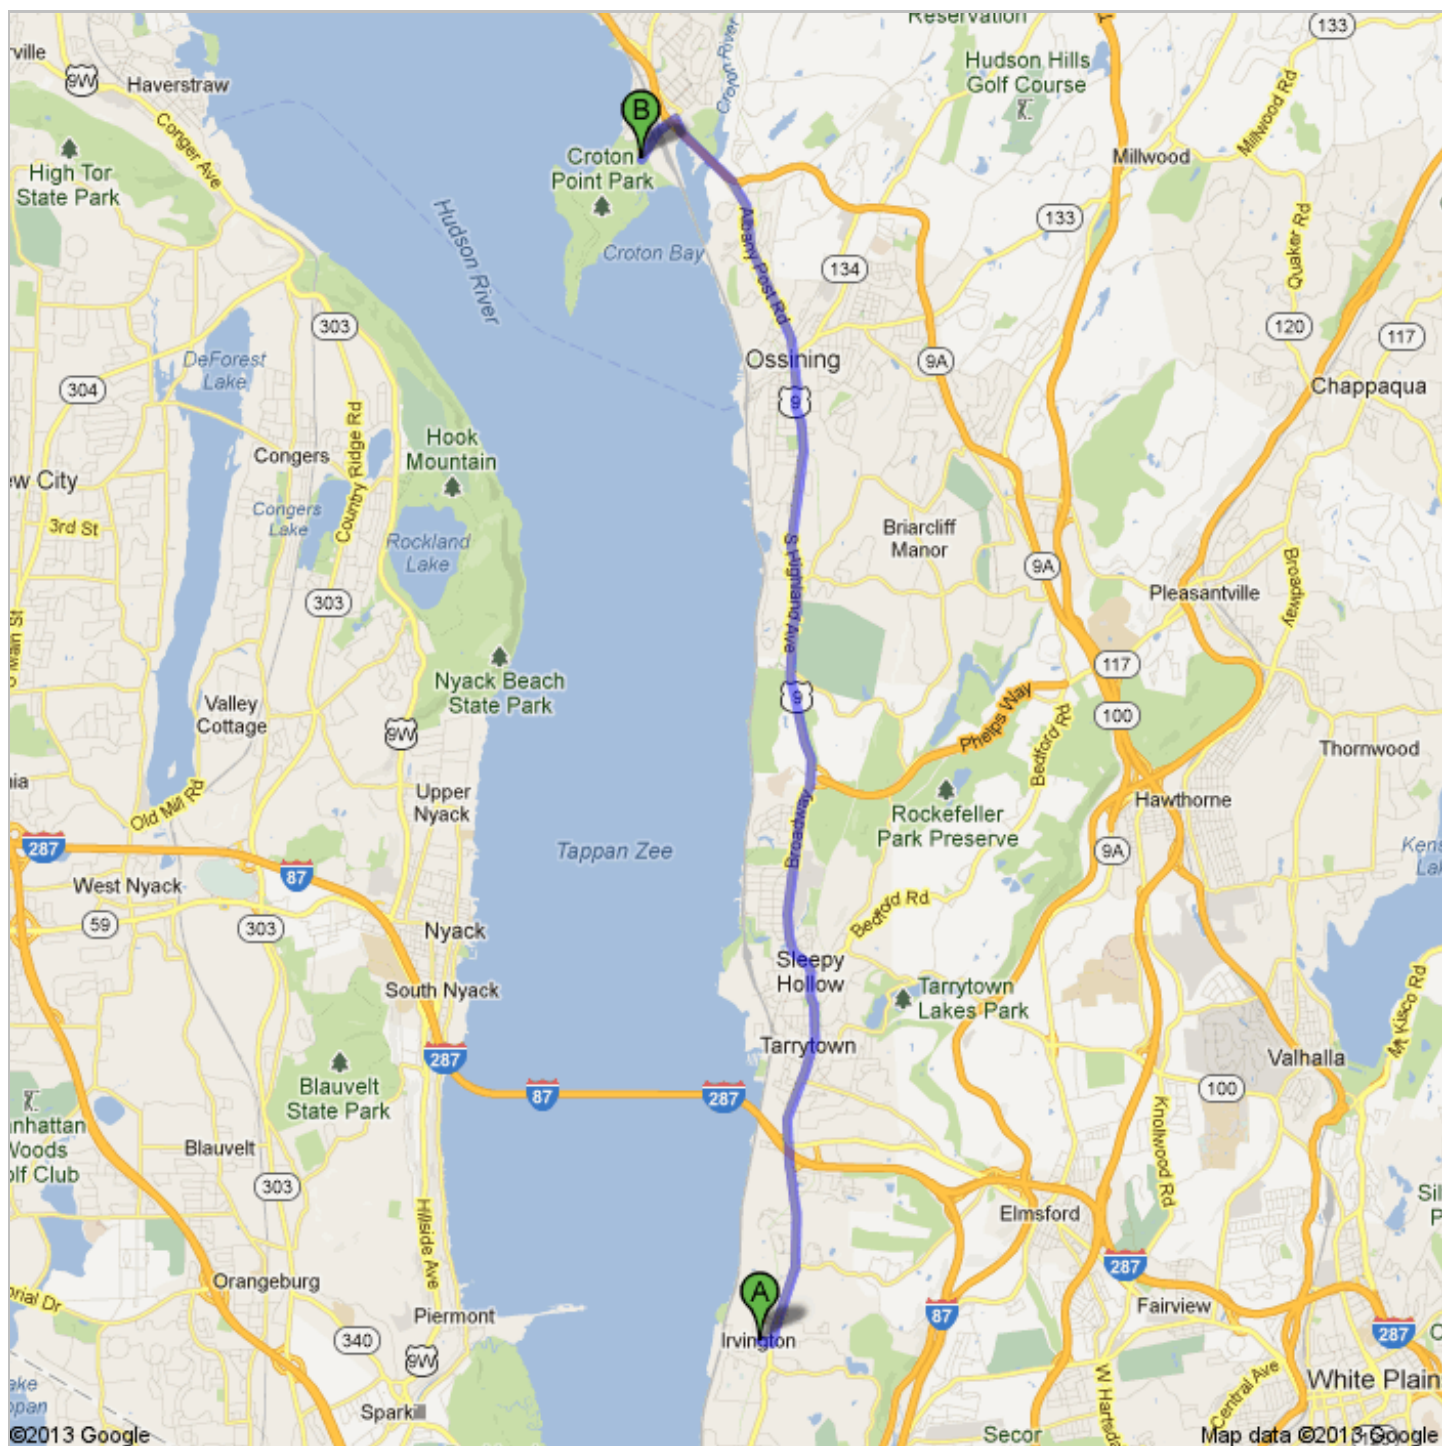

Directions to Croton Point Ave

11.8 mi – about 26 mins

 Irvington, NY

1. Head **east** on **Main St** toward **N Aqueduct Ln** go 0.1 mi
total 0.1 mi

 2. Turn left onto **U.S. 9 N/Broadway**
Continue to follow U.S. 9 N
About 23 mins go 11.1 mi
total 11.2 mi

 3. Take the **Croton Point Ave** exit toward **Croton Harmon Station** go 0.1 mi
total 11.4 mi

 4. Turn left onto **Croton Point Ave**
About 2 mins go 0.5 mi
total 11.8 mi

 Croton Point Ave

These directions are for planning purposes only. You may find that construction projects, traffic, weather, or other events may cause conditions to differ from the map results, and you should plan your route accordingly. You must obey all signs or notices regarding your route.

Map data ©2013 Google

Directions weren't right? Please find your route on maps.google.com and click "Report a problem" at the bottom left.