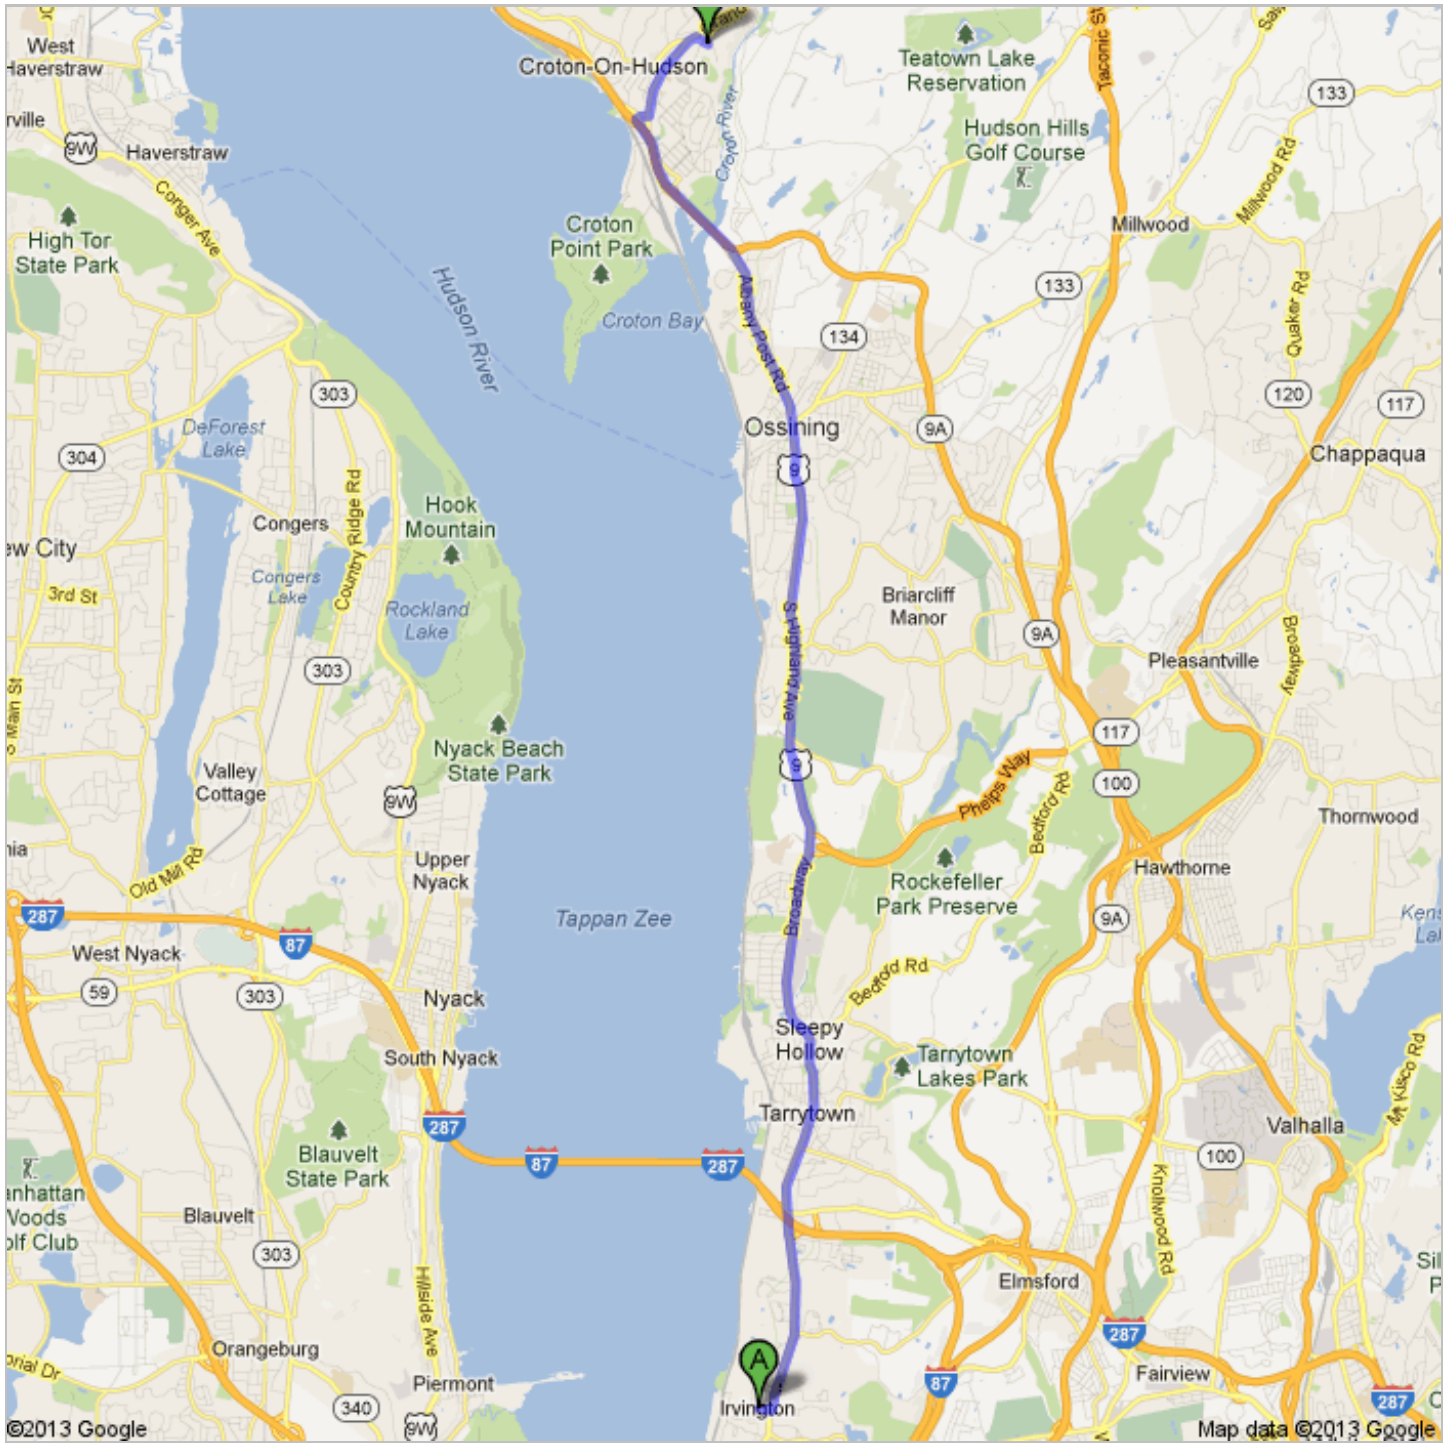

Directions to 8 Gerstein St, Croton-on-Hudson, NY 10520

13.2 mi – about 29 mins

GO BULLDOGS - BEAT CROTON!

 Irvington, NY

1. Head **east** on **Main St** toward **N Aqueduct Ln** go 0.1 mi  
total 0.1 mi

 2. Turn left onto **U.S. 9 N/Broadway**  
Continue to follow U.S. 9 N  
About 24 mins go 11.8 mi  
total 11.9 mi

 3. Take the **New York 9A** exit toward **NY-129** go 0.2 mi  
total 12.1 mi

 4. Turn right onto **New York 9A N/Municipal Pl**  
Continue to follow Municipal Pl  
About 1 min go 0.1 mi  
total 12.2 mi

 5. Turn left onto **Maple St**  
About 2 mins go 0.8 mi  
total 12.9 mi

6. Continue onto **Grand St** go 417 ft  
total 13.0 mi

 7. Turn right onto **Wood St** go 256 ft  
total 13.1 mi

 8. Take the 1st right onto **Gerstein St**  
*Destination will be on the right* go 430 ft  
total 13.2 mi

 8 Gerstein St, Croton-on-Hudson, NY 10520

These directions are for planning purposes only. You may find that construction projects, traffic, weather, or other events may cause conditions to differ from the map results, and you should plan your route accordingly. You must obey all signs or notices regarding your route.