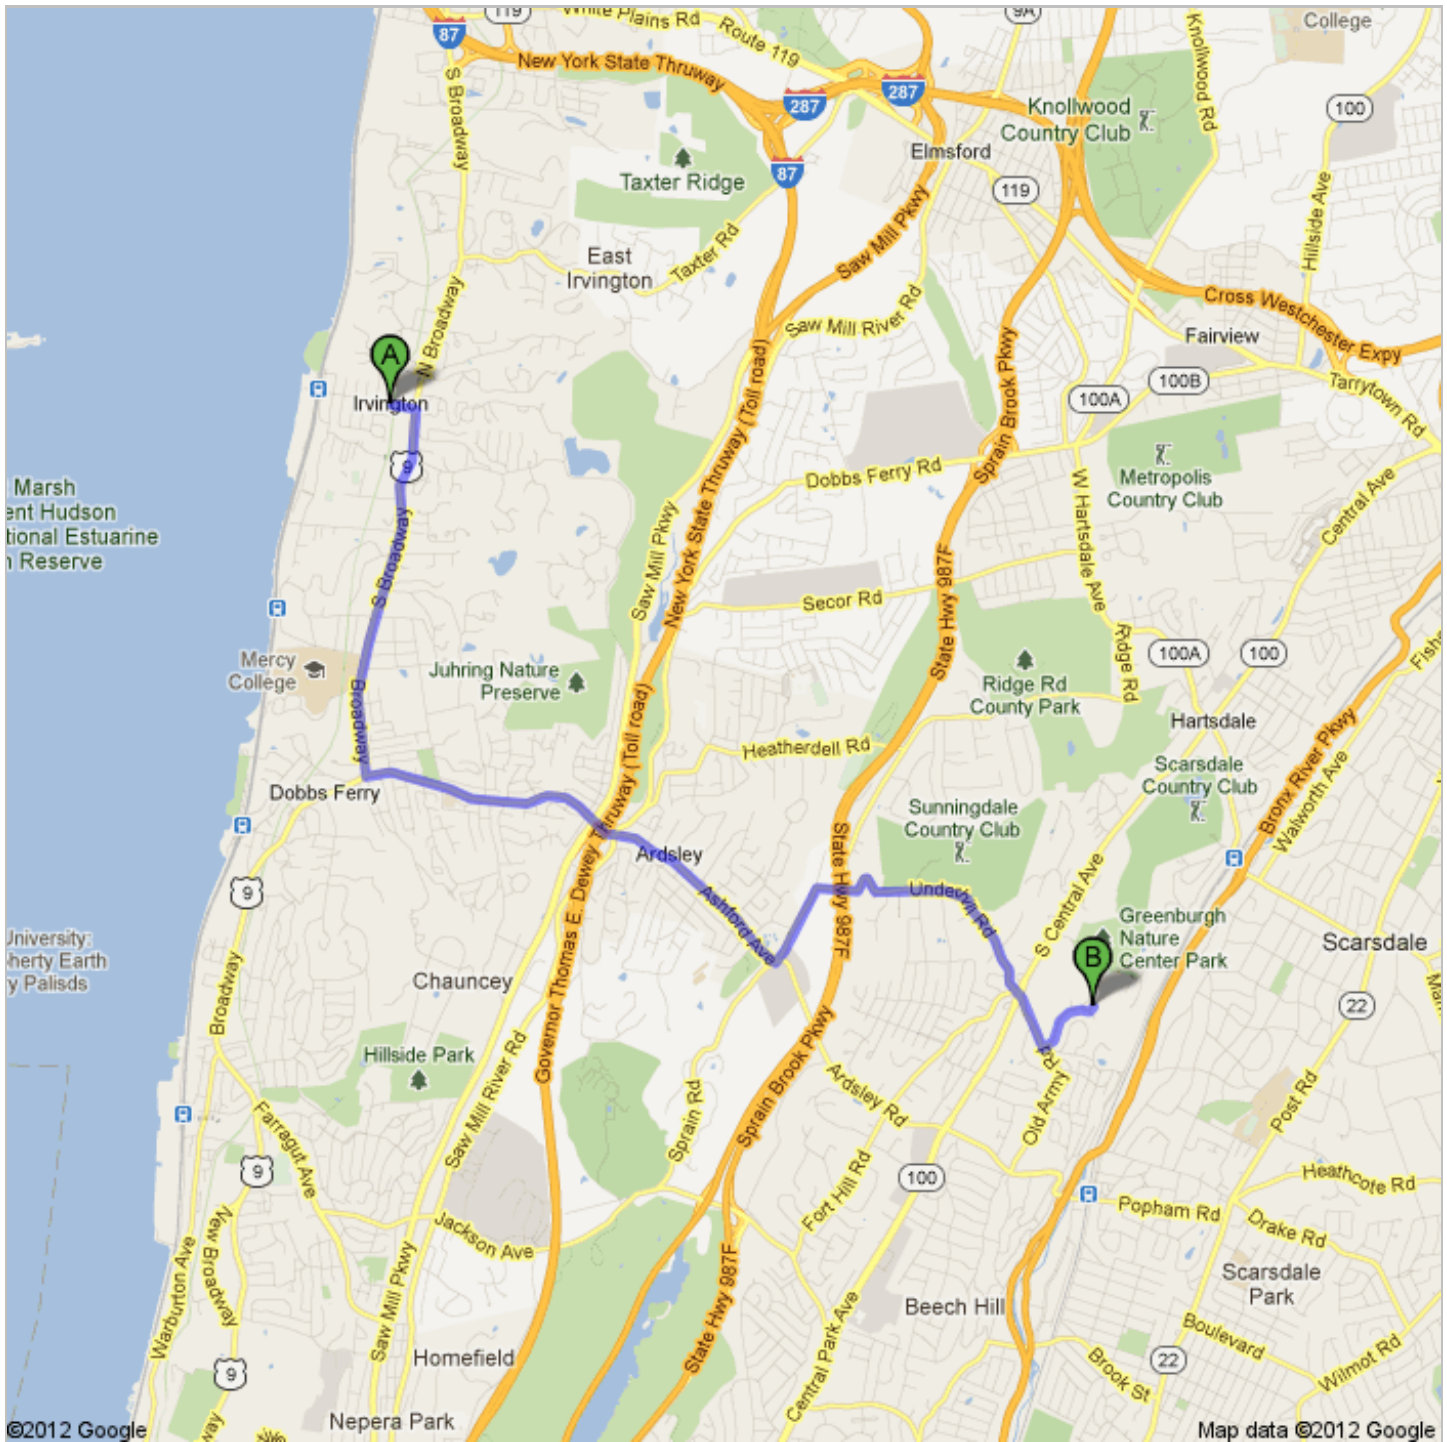

**Directions to Edgemont High School**  
200 White Oak Lane, Scarsdale, NY 10583  
6.1 mi – about 17 mins

**A** Irvington, NY

1. Head **east** on **Main St** toward **N Aqueduct Ln** go 0.1 mi  
total 0.1 mi
-  2. Turn right onto **U.S. 9 S/S Broadway**  
About 4 mins go 1.7 mi  
total 1.8 mi
-  3. Turn left onto **Ashford Ave**  
About 6 mins go 2.1 mi  
total 3.9 mi
-  4. Turn left onto **Sprain Rd**  
About 1 min go 0.4 mi  
total 4.2 mi
-  5. Take the 1st right onto **Underhill Rd**  
About 2 mins go 1.2 mi  
total 5.5 mi
6. Continue onto **Old Army Rd** go 0.3 mi  
total 5.7 mi  
About 1 min
-  7. Turn left onto **White Oak Ln**  
About 1 min go 0.3 mi  
total 6.0 mi
-  8. Turn left onto **White Birch Dr**  
*Destination will be on the right* go 151 ft  
total 6.1 mi

**B** **Edgemont High School**  
200 White Oak Lane, Scarsdale, NY 10583

These directions are for planning purposes only. You may find that construction projects, traffic, weather, or other events may cause conditions to differ from the map results, and you should plan your route accordingly. You must obey all signs or notices regarding your route.