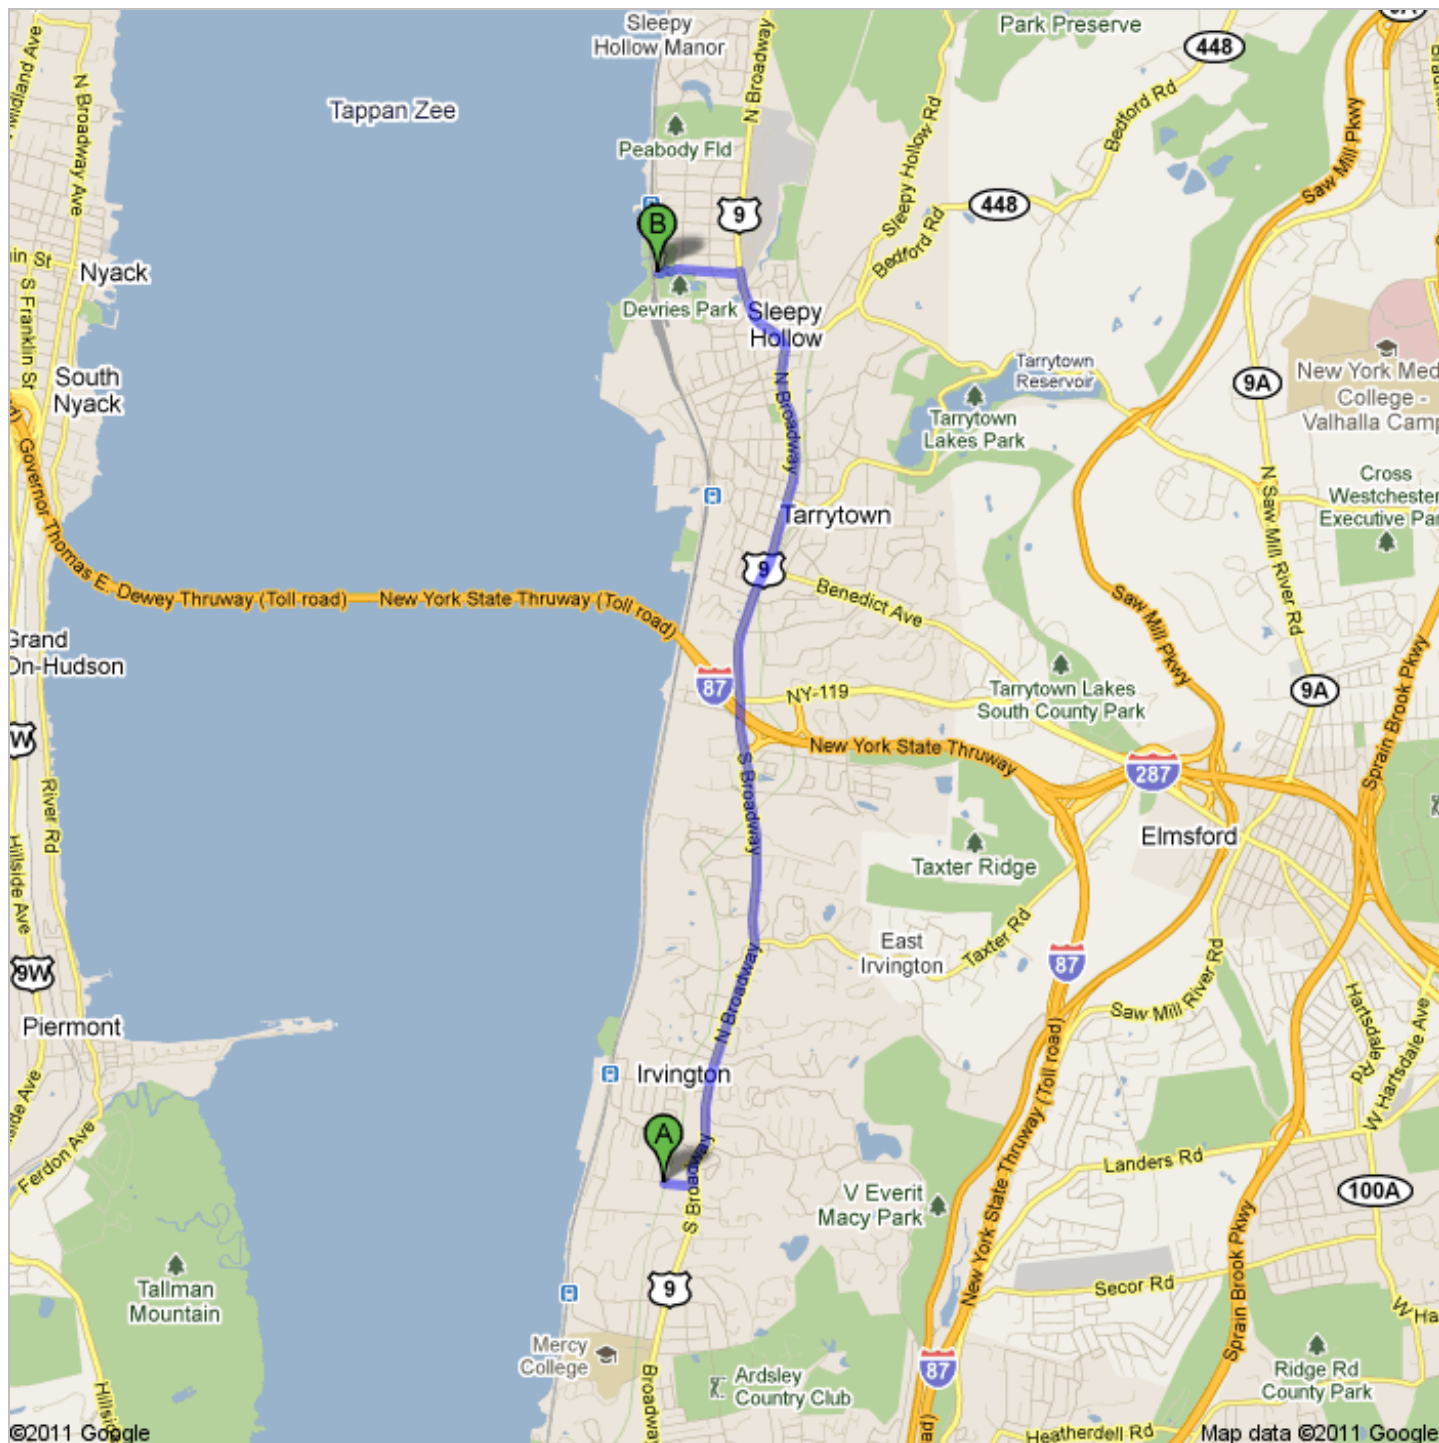

### Directions to Kingsland Point County Park

299 Palmer Ave, Sleepy Hollow, NY 10591 - (914) 366-5109

4.7 mi – about 14 mins

Don't forget: be there at 6:00, and you must wear your uniforms and your gear or you can't play!

 Dows Ln, Irvington, NY 10533

1. Head **east** on **Dows Ln** toward **Old Croton Trailway State Park** go 0.1 mi  
total 0.1 mi

 2. Turn left onto **US-9 N/S Broadway** go 3.8 mi  
About 10 mins total 3.9 mi

 3. Turn left onto **N Broadway** go 0.4 mi  
About 2 mins total 4.3 mi

 4. Turn left onto **Devries Ave** go 0.4 mi  
About 2 mins total 4.7 mi

 **Kingsland Point County Park**  
299 Palmer Ave, Sleepy Hollow, NY 10591 - (914) 366-5109

These directions are for planning purposes only. You may find that construction projects, traffic, weather, or other events may cause conditions to differ from the map results, and you should plan your route accordingly. You must obey all signs or notices regarding your route.