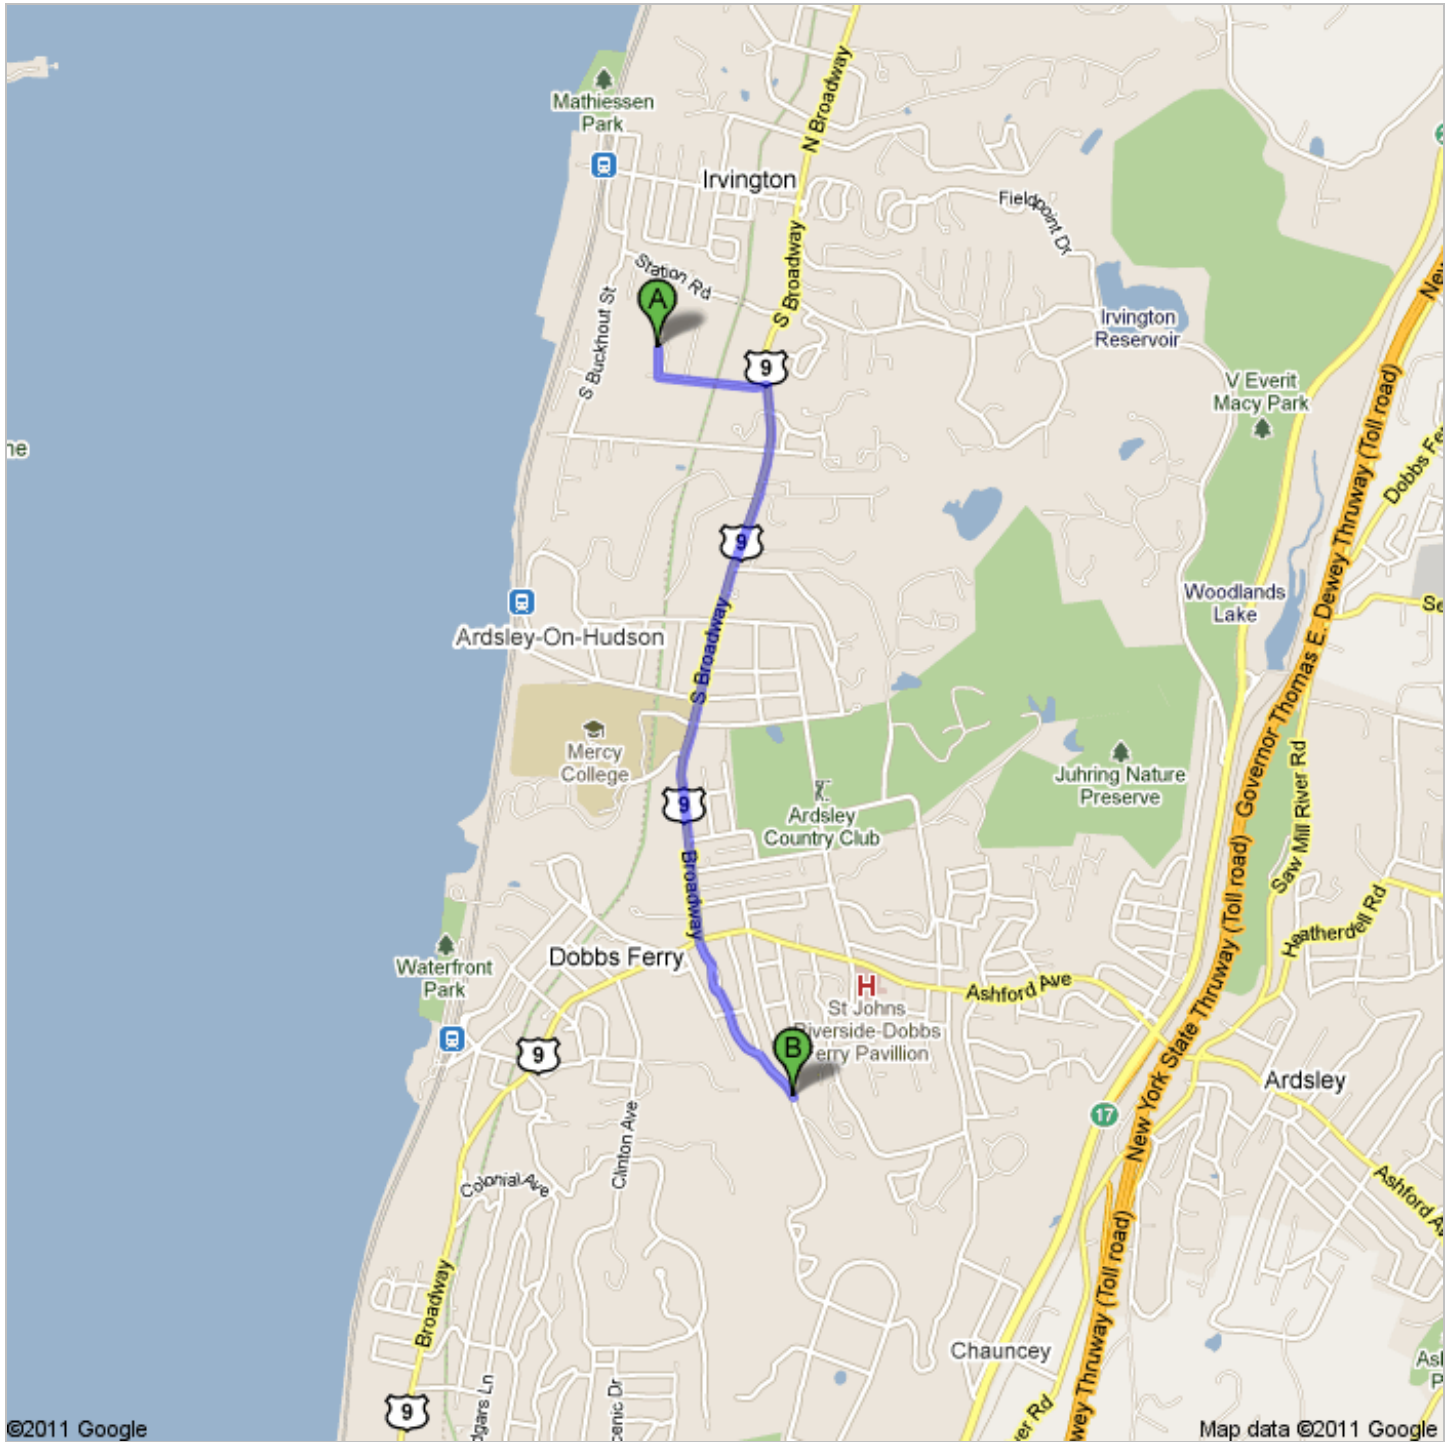

Directions to 175 Walgrove Avenue, Dobbs Ferry, NY 10522-3115

2.0 mi – about 6 mins

Don't forget - full uniforms and gear, or you can't play. Try to get to the game 1/2 hour early for warm-up and practice!

 **Irvington Union Free School District: Dows Lane Elementary School**
6 Dows Lane, Irvington, NY 10533-2100 - [\(914\) 591-6012](tel:9145916012)

1. Head **south** toward **Dows Ln** go 331 ft
total 331 ft
-  2. Turn left onto **Dows Ln** go 0.2 mi
total 0.3 mi
About 1 min
-  3. Turn right onto **US-9 S/S Broadway** go 1.2 mi
total 1.5 mi
About 3 mins
4. Continue onto **Walgrove Ave** go 0.4 mi
total 2.0 mi
About 2 mins

 175 Walgrove Avenue, Dobbs Ferry, NY 10522-3115

These directions are for planning purposes only. You may find that construction projects, traffic, weather, or other events may cause conditions to differ from the map results, and you should plan your route accordingly. You must obey all signs or notices regarding your route.