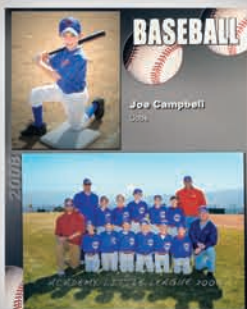

See other side of form for package details and prices.

Family "Plus" Comes With A1 Wood Plaque

FAMILY PACKAGES

Most Popular
Best Value!

Family "Basic" Comes With Memory Mate Frame

Digital Specialty Products

5 Game Day Tickets

12 Pro-Style Trading Cards

4x5 Photo Magnets

8x10 Composite

8x10 Calendar

8x10 Magazine Cover

Buddy/Family Shots

Appreciation Plaques