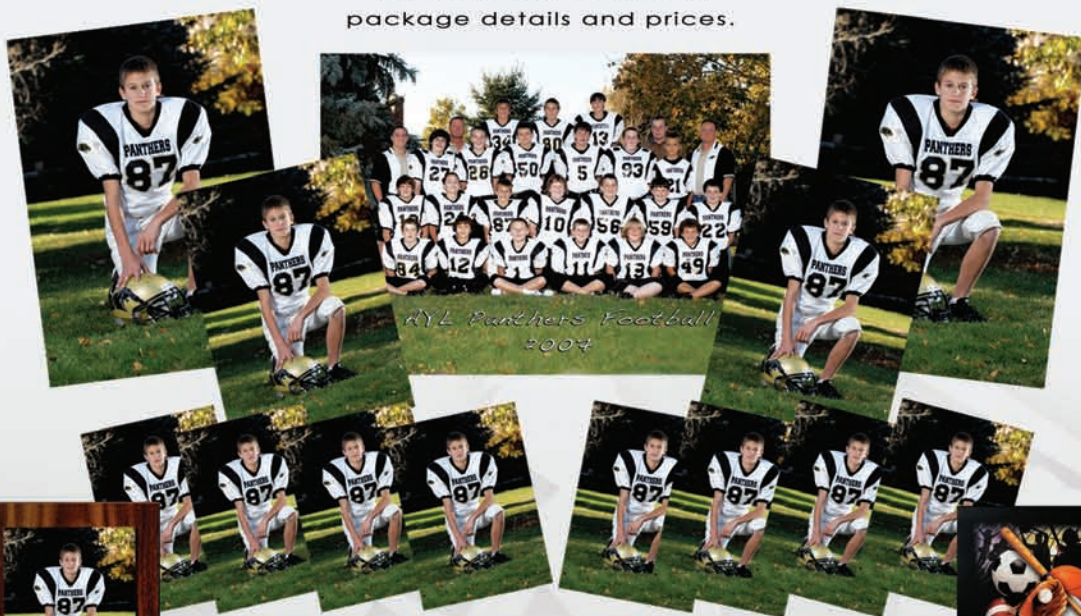

See other side of form for package details and prices.

Family "Plus" Comes With A1 Wood Plaque

FAMILY PACKAGES

Most Popular
Best Value!

Family "Basic" Comes With Memory Mate Frame

Digital Specialty Products

5 Game Day Tickets

12 Pro-Style Trading Cards

4x5 Photo Magnets

8x10 Composite

8x10 Calendar

8x10 Magazine Cover

Buddy/Family Shots

Appreciation Plaques