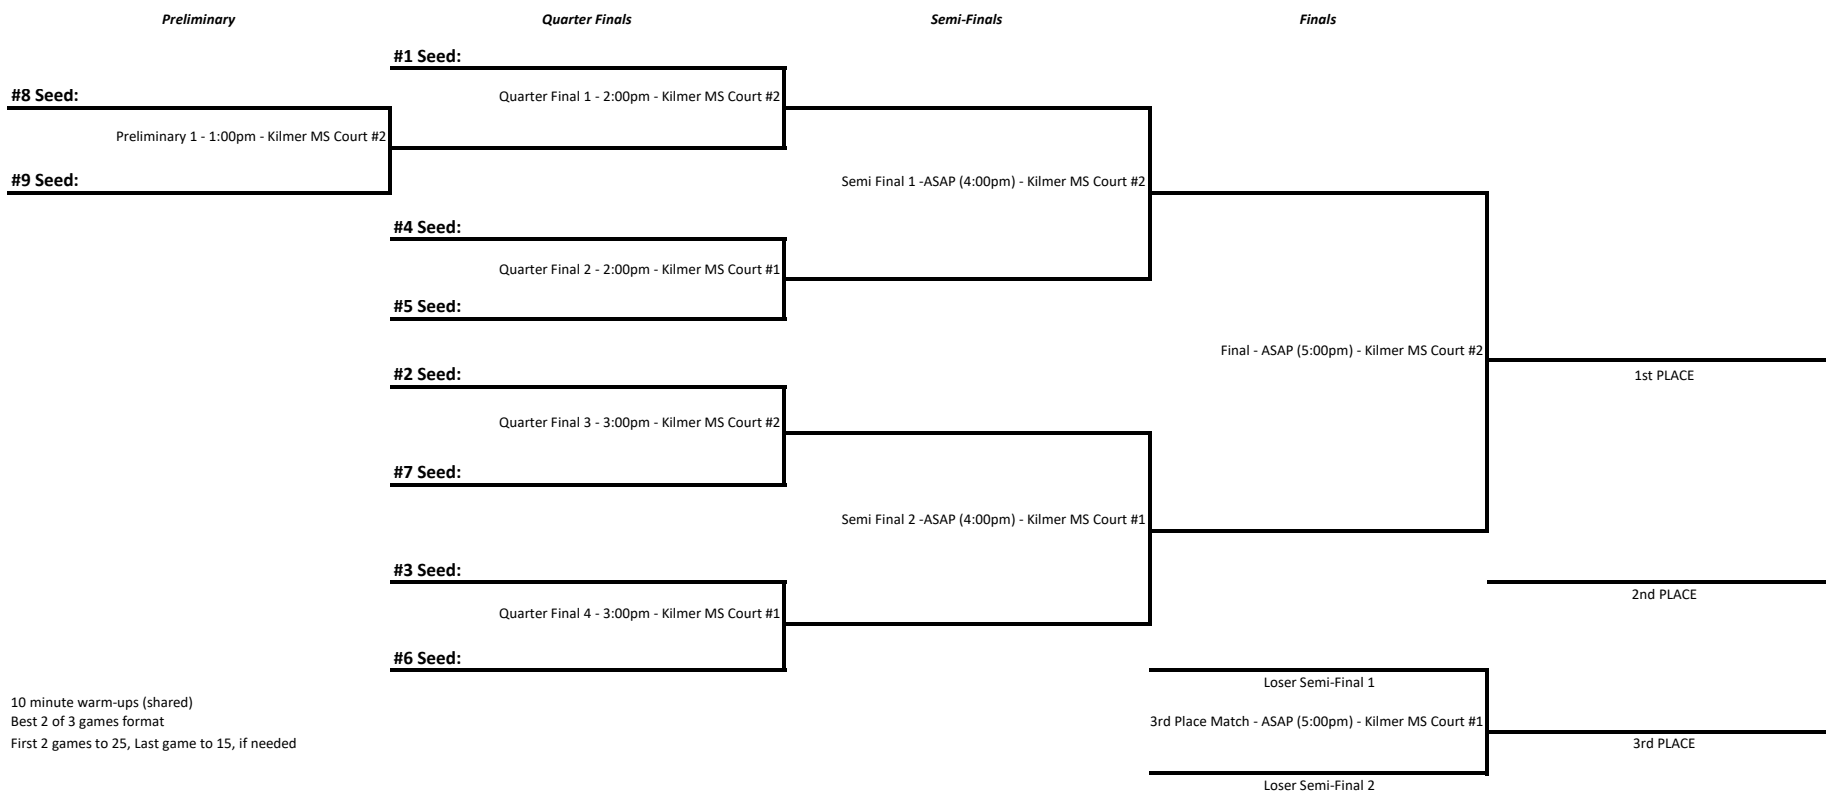

>>> Scroll down to see brackets for each MYV League <<<

# NoVA Boys Volleyball - Fall 2016 - ES League Playoffs - Saturday, November 5 - Kilmer MS

*Quarter Finals*

*Semi Finals*

*Finals*

10 minute warm-ups (shared)  
 Best 2 of 3 games format, NOT 3 of 5!  
 First 2 games to 25, Last game to 15, if needed

## NoVA Boys Volleyball - Fall 2016 - MS League Playoffs - Saturday, October 5 - Kilmer MS

10 minute warm-ups (shared)  
 Best 2 of 3 games format  
 First 2 games to 25, Last game to 15, if needed