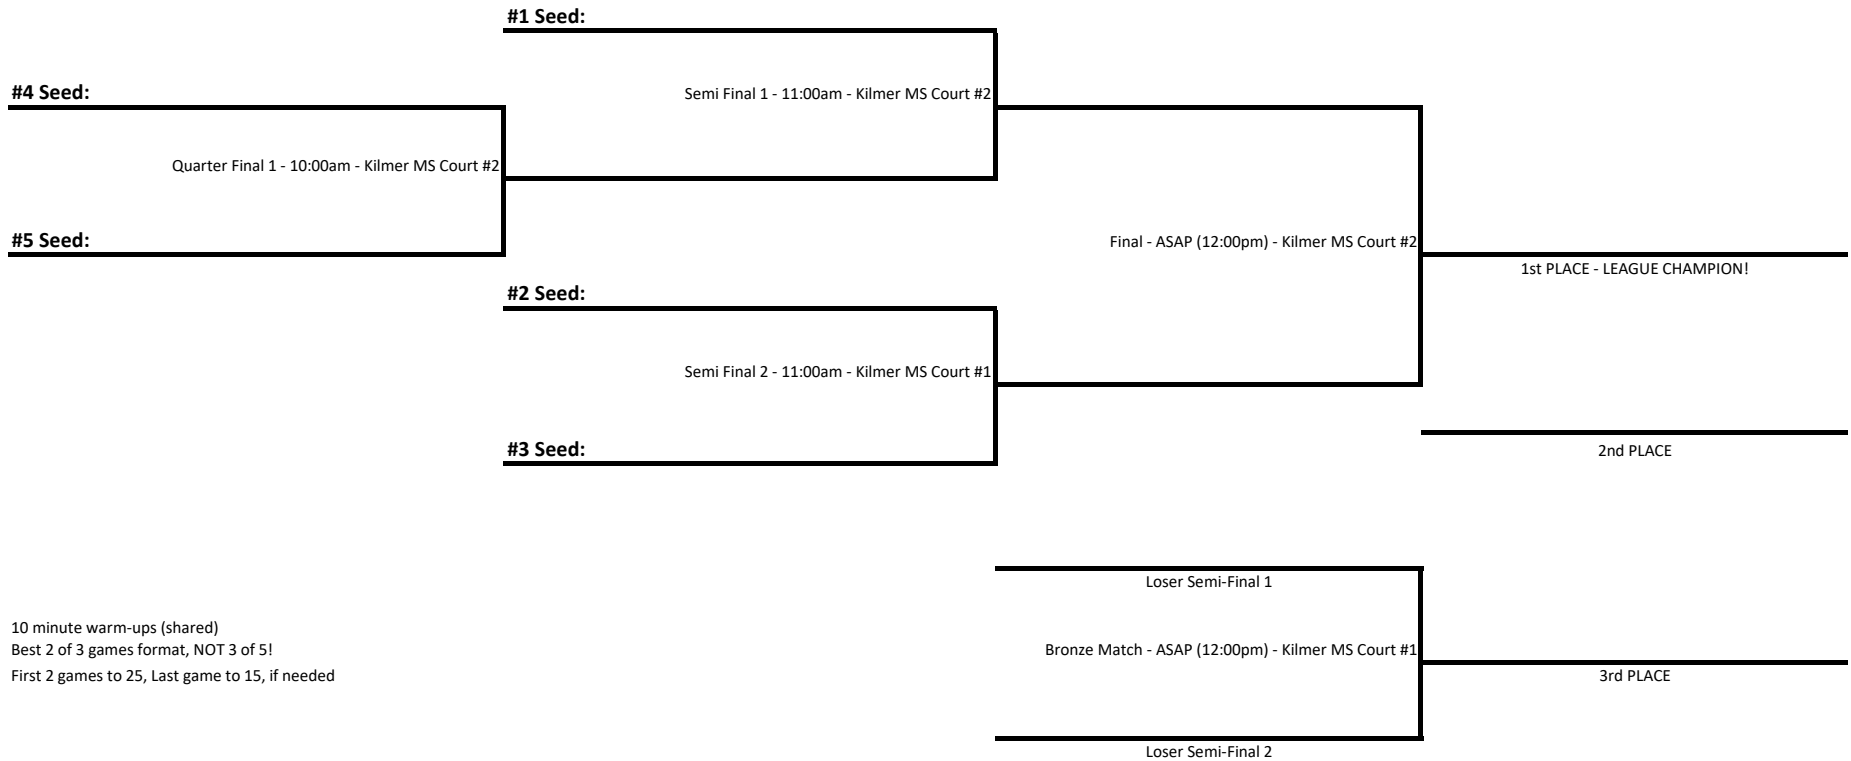

**McLean Youth Volleyball**  
**Spring 2014 Playoff Summary - Saturday, May 31**

League	Location	Date	Start	End	Trophies	Duration Hrs	Matches
Elementary School League	Kilmer MS	Saturday, November 5	10:00am	1:00pm	1st, 2nd	3	5
Middle School League	Kilmer MS	Saturday, November 5	1:00pm	6:00pm	1st, 2nd, 3rd	5	9
						8	14

>>> Scroll down to see brackets for each MYV League <<<

# NoVA Boys Volleyball - Fall 2016 - ES League Playoffs - Saturday, November 5 - Kilmer MS

*Quarter Finals*

*Semi Finals*

*Finals*

10 minute warm-ups (shared)  
 Best 2 of 3 games format, NOT 3 of 5!  
 First 2 games to 25, Last game to 15, if needed

## NoVA Boys Volleyball - Fall 2016 - MS League Playoffs - Saturday, October 5 - Kilmer MS

10 minute warm-ups (shared)  
 Best 2 of 3 games format  
 First 2 games to 25, Last game to 15, if needed