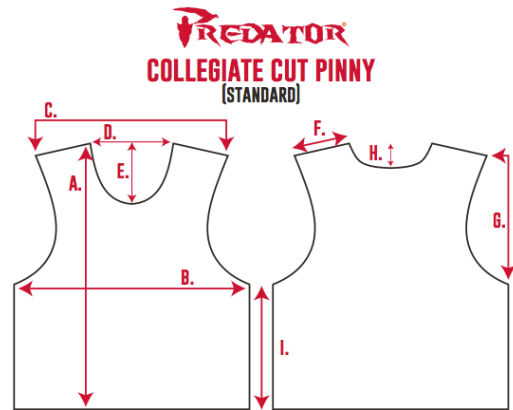

PREDATOR® SIZE CHART FOR MEN'S COLLEGIATE CUT PINNIES											
INCHES	YXS	YS	YM	YL	YXL	AXS	AS	AM	AL	AXL	AXXL
A.	18.5	19.5	20.5	21.5	22	23.25	24.5	25.5	26.5	27.5	28.5
B.	17	18	19	20	21	22	23	23.5	24.5	25	26
C.	13	13.75	14.5	15	16	17	17.75	18.5	19.25	20	21
D.	6.25	6.5	6.75	7	7.25	7.5	7.75	8	8.25	8.5	8.75
E.	4.75	5	5	5.25	5.25	5.25	5.5	5.75	6	6.25	6.5
F.	3	3.25	3.5	4	4.25	4.5	5	5.25	5.5	5.75	6
G.	8.75	9.5	10	10.5	11	11.5	12	12.5	13	13.5	14
H.	1.5	1.75	1.75	2	2	2.25	2.25	2.25	2.5	2.5	2.75
I.	9.5	9.75	10	10.25	10.5	11	11.5	12	12.5	13	14

PREDATOR® SIZE CHART FOR BOYS/MENS LACROSSE SHORTS				
SIZE MEASURED IN INCHES	A. STRETCHED WAIST	A. RELAXED WAIST	B. LENGTH	C. INSEAM
YOUTH X-SMALL	44	23	15	7
YOUTH SMALL	46	24	16	7.5
YOUTH MEDIUM	48	25	16.5	7.5
YOUTH LARGE	50	26	17.5	8
YOUTH X-LARGE	52	27	18	8
ADULT X-SMALL	54	28	18.5	8.5
ADULT SMALL	56	29	19	9
ADULT MEDIUM	58	30	20	9
ADULT LARGE	60	31	21	10
ADULT X-LARGE	62	32	22	10
ADULT 2X-LARGE	64	33	23	11
ADULT 3X-LARGE	66	34	24	12

A. MEASURES COMPLETELY AROUND

TRUEST SIZE - YOUR WAIST SIZE SHOULD BE IN THE MIDDLE OF STRETCHED AND RELAXED WAIST

SIZING CHARTS ARE PROPERTY OF NOMAD LACROSSE DISTRIBUTORS LLC || DBA PREDATOR SPORTS || ALL RIGHTS RESERVED 2019 ©
 CUSTOM APPAREL IS ALL CUT AND SEWN FOR EACH ORDER. SOME SIZES MAY NOT MATCH EXACTLY TO SIZING CHART. THIS IS A GUIDE BUT NOT AN EXACT MEASUREMENT