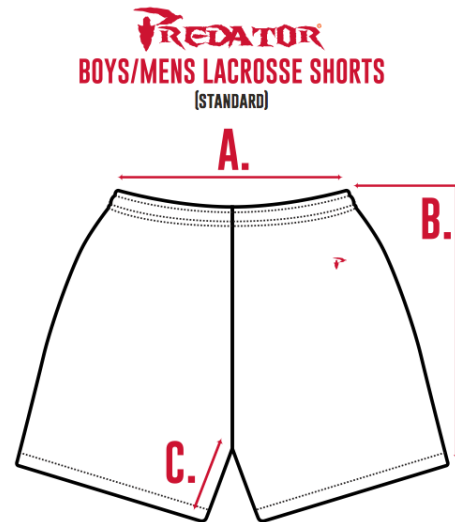

PREDATOR® SIZE CHART FOR MEN'S COLLEGIATE CUT PINNIES											
INCHES	YXS	YS	YM	YL	YXL	AXS	AS	AM	AL	AXL	AXXL
A.	18.5	19.5	20.5	21.5	22	23.25	24.5	25.5	26.5	27.5	28.5
B.	17	18	19	20	21	22	23	23.5	24.5	25	26
C.	13	13.75	14.5	15	16	17	17.75	18.5	19.25	20	21
D.	6.25	6.5	6.75	7	7.25	7.5	7.75	8	8.25	8.5	8.75
E.	4.75	5	5	5.25	5.25	5.25	5.5	5.75	6	6.25	6.5
F.	3	3.25	3.5	4	4.25	4.5	5	5.25	5.5	5.75	6
G.	8.75	9.5	10	10.5	11	11.5	12	12.5	13	13.5	14
H.	1.5	1.75	1.75	2	2	2.25	2.25	2.25	2.5	2.5	2.75
I.	9.5	9.75	10	10.25	10.5	11	11.5	12	12.5	13	14

SIZING CHARTS ARE PROPERTY OF NOMAD LACROSSE DISTRIBUTORS LLC || DBA PREDATOR SPORTS || ALL RIGHTS RESERVED 2019 ©
 CUSTOM APPAREL IS ALL CUT AND SEWN FOR EACH ORDER. SOME SIZES MAY NOT MATCH EXACTLY TO SIZING CHART. THIS IS A GUIDE BUT NOT AN EXACT MEASUREMENT

PREDATOR® SIZE CHART FOR BOYS/MENS LACROSSE SHORTS				
SIZE MEASURED IN INCHES	A. STRETCHED WAIST	A. RELAXED WAIST	B. LENGTH	C. INSEAM
YOUTH X-SMALL	44	23	15	7
YOUTH SMALL	46	24	16	7.5
YOUTH MEDIUM	48	25	16.5	7.5
YOUTH LARGE	50	26	17.5	8
YOUTH X-LARGE	52	27	18	8
ADULT X-SMALL	54	28	18.5	8.5
ADULT SMALL	56	29	19	9
ADULT MEDIUM	58	30	20	9
ADULT LARGE	60	31	21	10
ADULT X-LARGE	62	32	22	10
ADULT 2X-LARGE	64	33	23	11
ADULT 3X-LARGE	66	34	24	12

A. MEASURES COMPLETELY AROUND

TRUEST SIZE - YOUR WAIST SIZE SHOULD BE IN THE MIDDLE OF STRETCHED AND RELAXED WAIST

SIZING CHARTS ARE PROPERTY OF NOMAD LACROSSE DISTRIBUTORS LLC || DBA PREDATOR SPORTS || ALL RIGHTS RESERVED 2019 ©
 CUSTOM APPAREL IS ALL CUT AND SEWN FOR EACH ORDER. SOME SIZES MAY NOT MATCH EXACTLY TO SIZING CHART. THIS IS A GUIDE BUT NOT AN EXACT MEASUREMENT