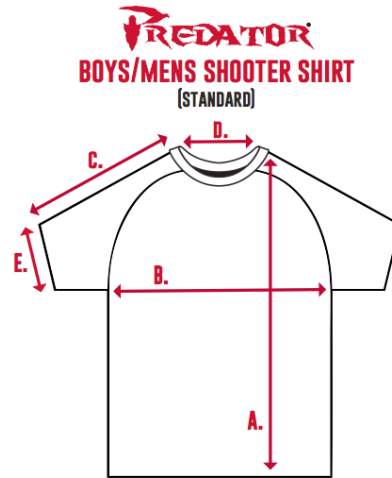

PREDATOR® SIZE CHART FOR BOYS/MENS SHOOTER SHIRT					
SIZE MEASURED IN INCHES	A.	B.	C.	D.	E.
YOUTH SMALL	22.5	19.5	16	13	14.25
YOUTH MEDIUM	26	20.25	16.5	13.5	14.5
YOUTH LARGE	27	21	17	14	15
YOUTH X-LARGE	28	21.5	17.5	14.25	15.5
ADULT SMALL	28.15	21.5	17.5	14.25	15.5
ADULT MEDIUM	29	22	18.25	14.75	16
ADULT LARGE	30	22.75	19	15.25	16.5
ADULT X-LARGE	31	23.5	19.75	15.75	17.25
ADULT 2X-LARGE	32	29	20.5	16.25	17.75
ADULT 3X-LARGE	33	30	21.25	17.75	18.25

SIZING CHARTS ARE PROPERTY OF NOMAD LACROSSE DISTRIBUTORS LLC || DBA PREDATOR SPORTS || ALL RIGHTS RESERVED 2019 ©
CUSTOM APPAREL IS ALL CUT AND SEWN FOR EACH ORDER. SOME SIZES MAY NOT MATCH EXACTLY TO SIZING CHART. THIS IS A GUIDE BUT NOT AN EXACT MEASUREMENT