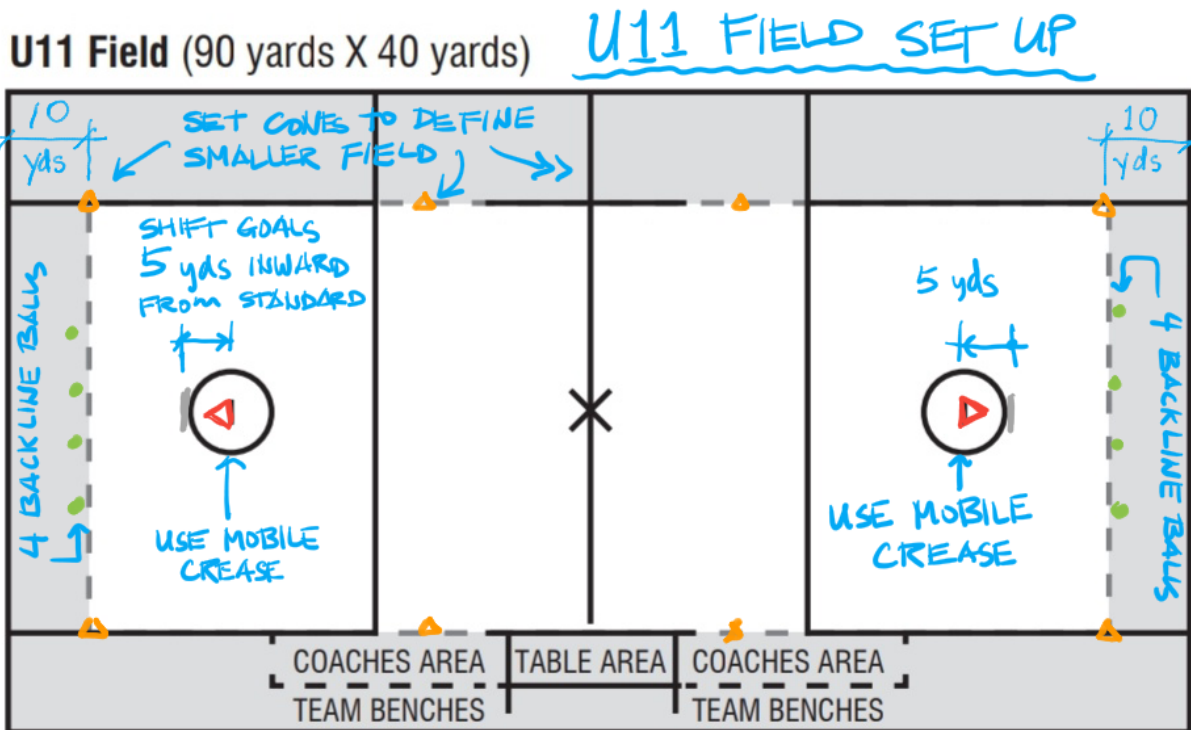

U11 Field set Up

Coaches bring mobile creases, cones, game balls

Last modified: 5:07 PM