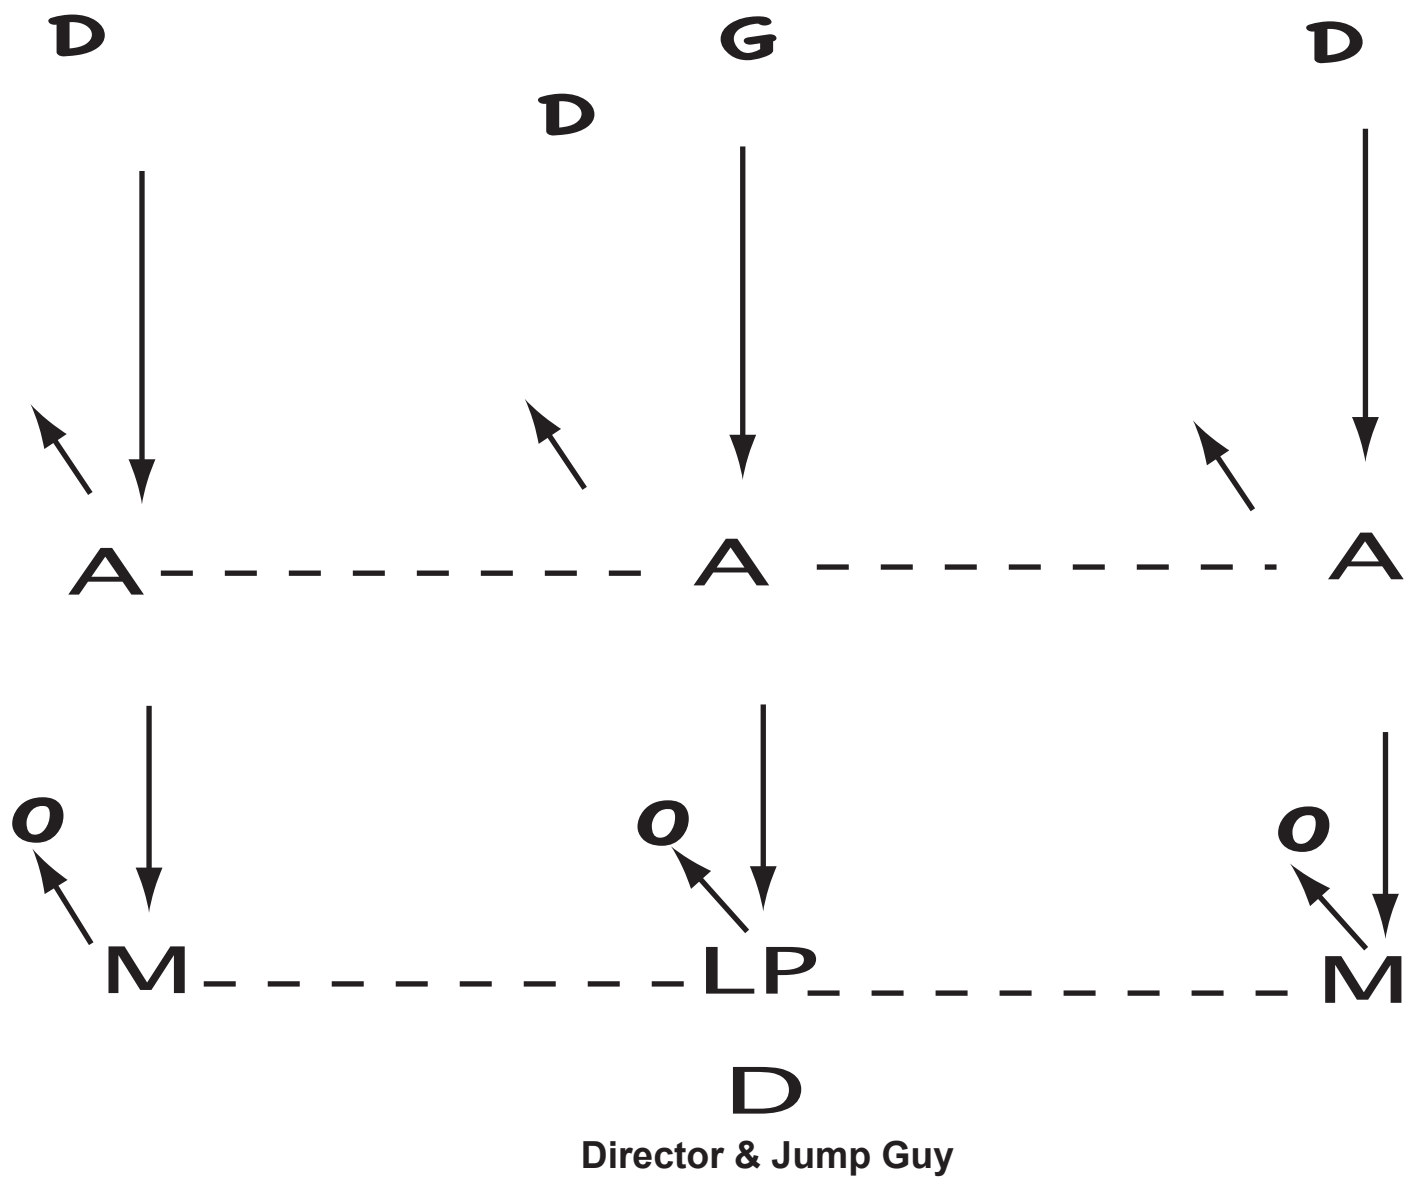

Zone Ride Transition "RED"

D

D

G

- Drop Back
- Attack Forces Passes
- Middies stay in Zone but Match Up 3 across midline.
- Our Middle Defenseman Directs Traffic & Jumps