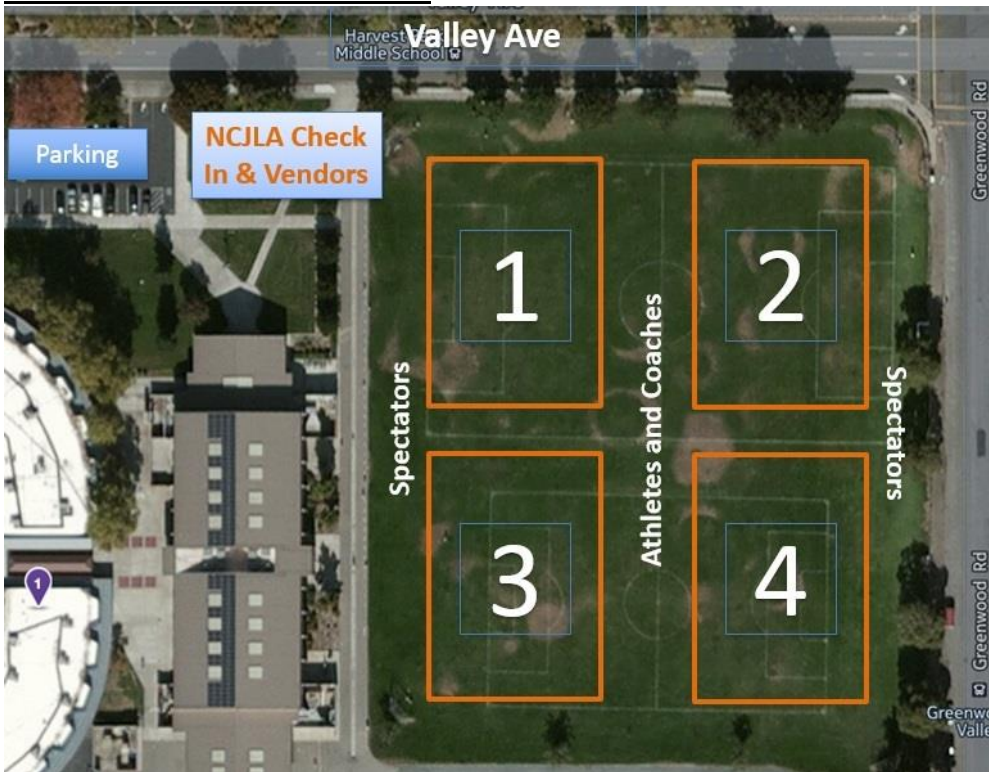

Harvest Park Middle School

If you have any questions or concerns please contact:

Connie Cady, NCJLA Girls Director, 925-389-2127

Melissa Ramos, GU9 Commissioner, 408-607-9483