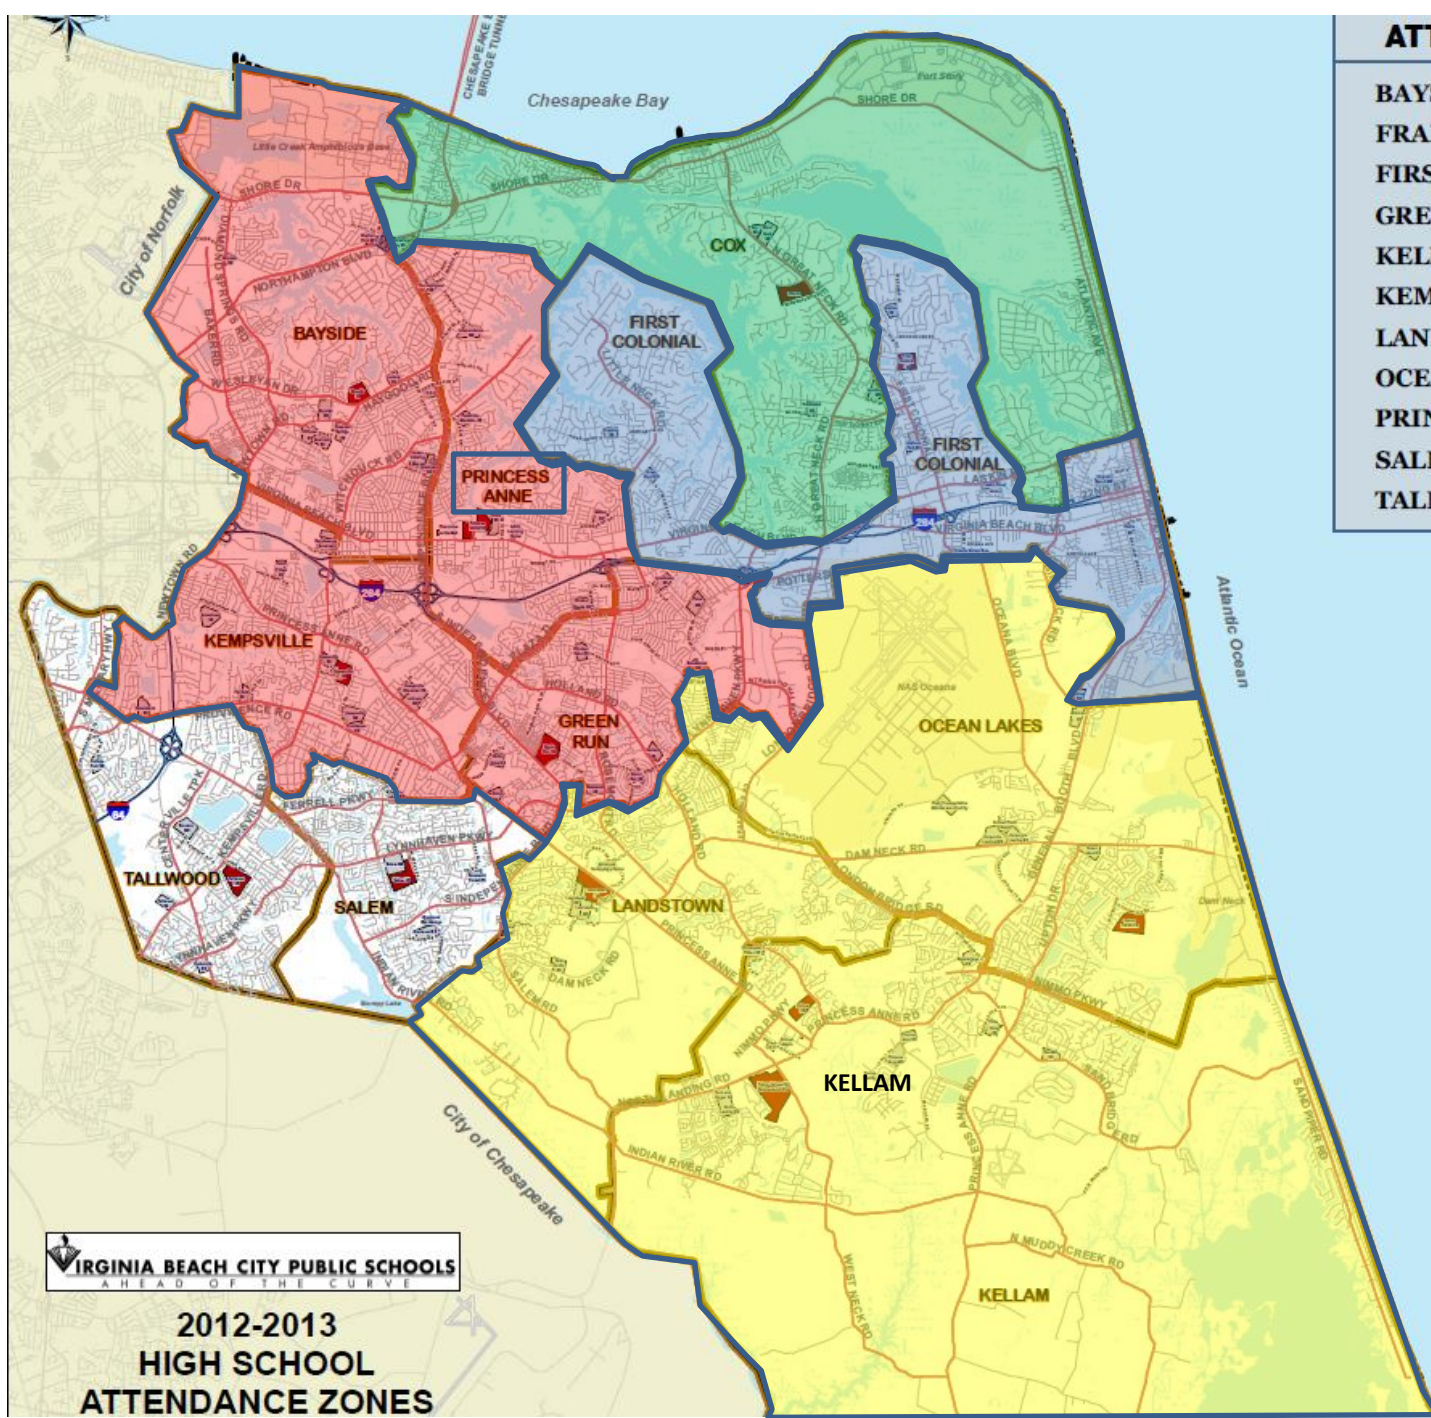

# ATTENDANCE ZONE

- BAYSIDE HS
- FRANK W COX HS
- FIRST COLONIAL HS
- GREEN RUN HS
- KELLAM HS
- KEMPSVILLE HS
- LANDSTOWN HS
- OCEAN LAKES HS
- PRINCESS ANNE HS
- SALEM HS
- TALLWOOD HS

**VIRGINIA BEACH CITY PUBLIC SCHOOLS**  
AHEAD OF THE CURVE

**2012-2013  
HIGH SCHOOL  
ATTENDANCE ZONES**