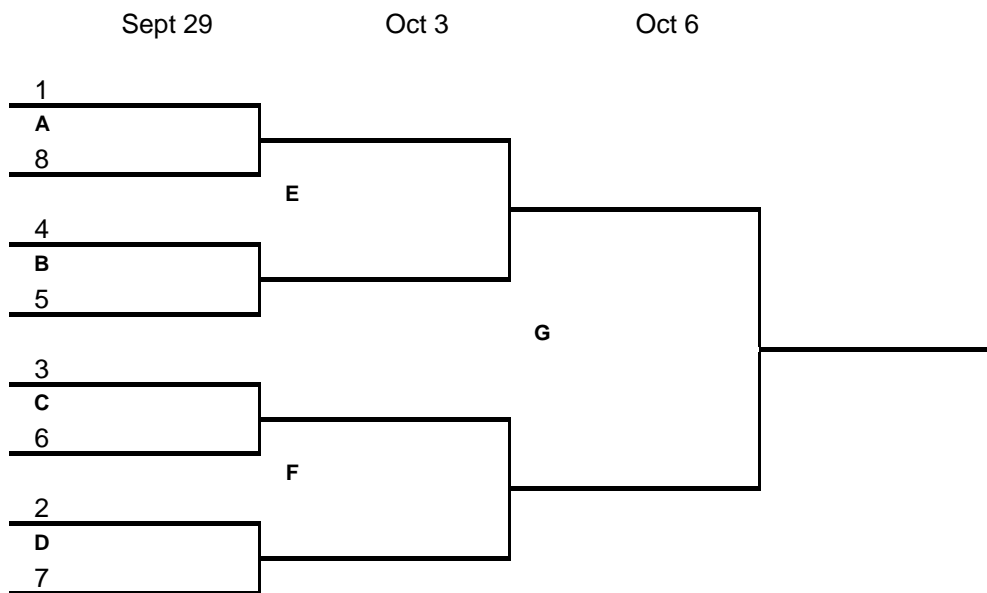

Fall Softball 2012  
 Junior/Senior Division Playoffs

H	Loser A	vs	Loser B	Oct 6
I	Loser C	vs	Loser D	Oct 6
J	Loser E	vs	Loser F	Oct 6