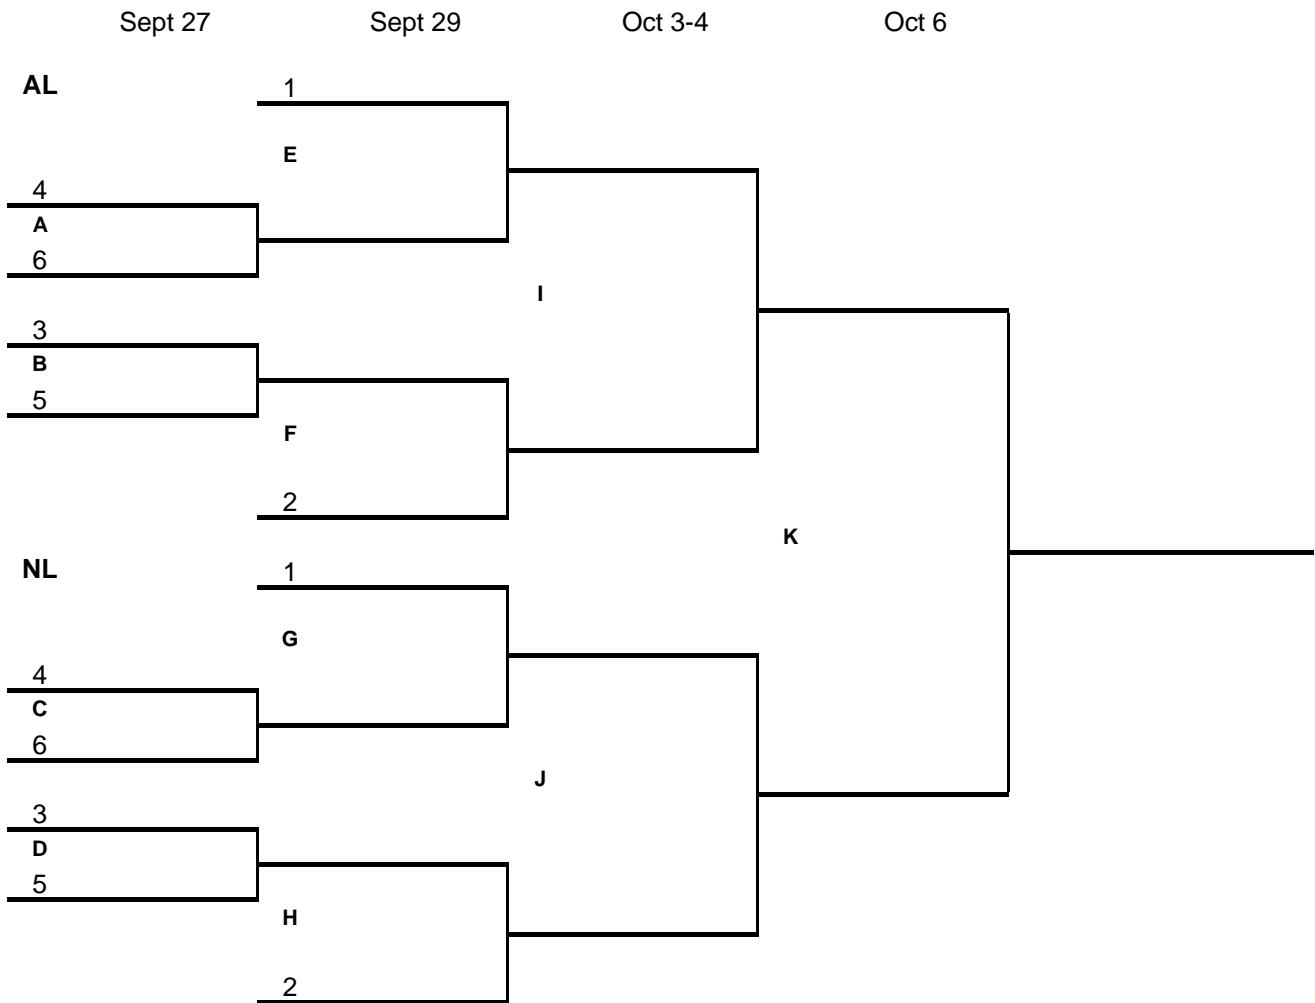

Fall Softball 2012
AA Division Playoffs

L	Loser A	vs	Loser C	Sept 29
M	Loser B	vs	Loser D	Sept 29
N	Loser A	vs	Loser D	Oct 6
O	Loser B	vs	Loser C	Oct 6
P	Loser E	vs	Loser G	Oct 6
Q	Loser F	vs	Loser H	Oct 6
R	Loser I	vs	Loser J	Oct 6