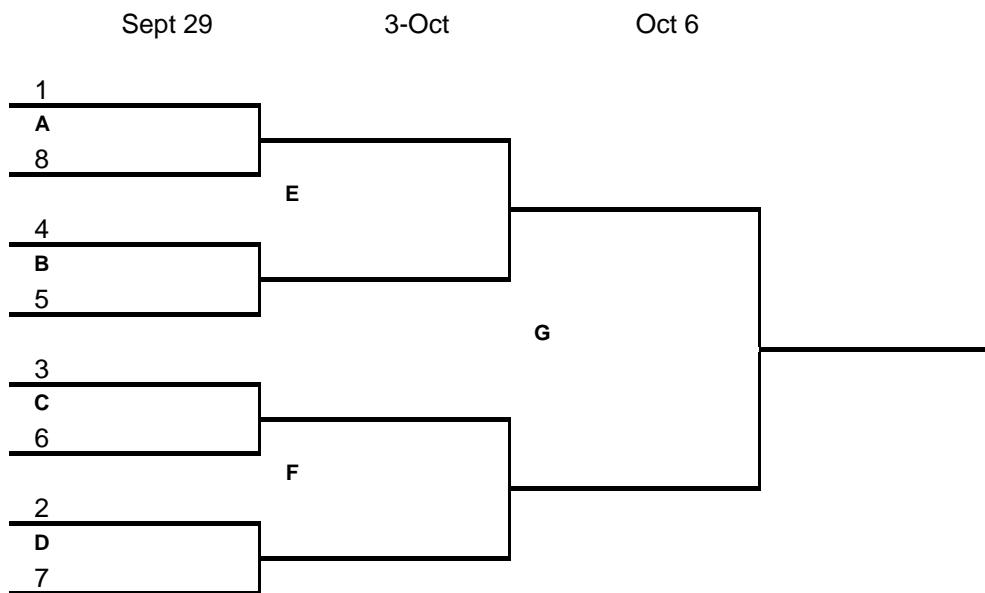

Fall Baseball 2012
A* Division Playoffs

H	Loser A	vs	Loser B	Oct 6
I	Loser C	vs	Loser D	Oct 6
J	Loser E	vs	Loser F	Oct 6