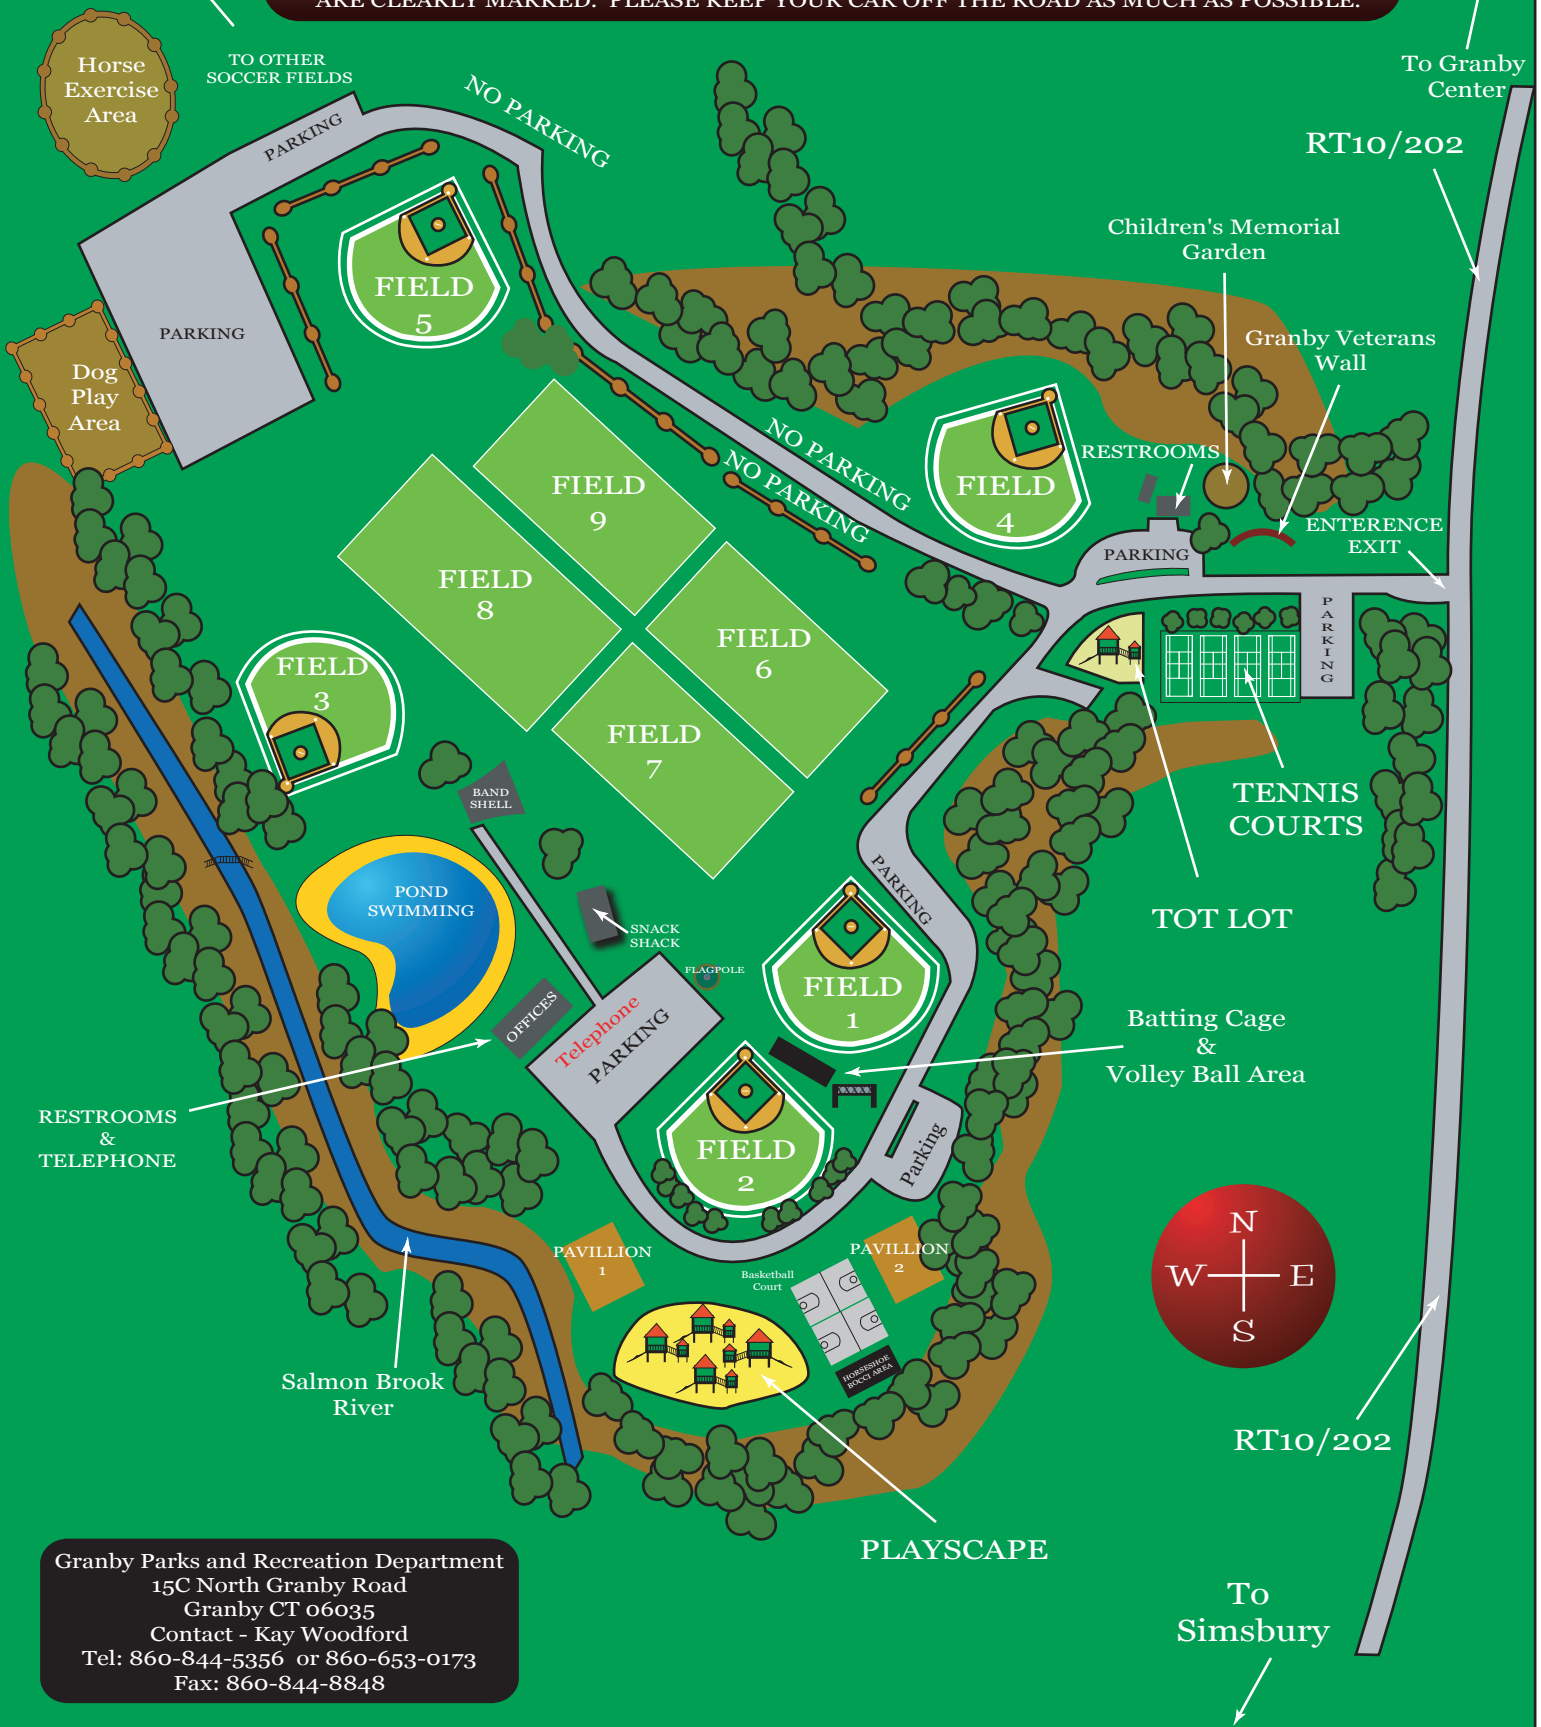

SALMON BROOK PARK

GRANBY CONNECTICUT

PARKING IS PERMITTED ALONG SOME ROADWAYS IN THE PARK ONLY. NO PARKING AREAS ARE CLEARLY MARKED. PLEASE KEEP YOUR CAR OFF THE ROAD AS MUCH AS POSSIBLE.

Granby Parks and Recreation Department
 15C North Granby Road
 Granby CT 06035
 Contact - Kay Woodford
 Tel: 860-844-5356 or 860-653-0173
 Fax: 860-844-8848