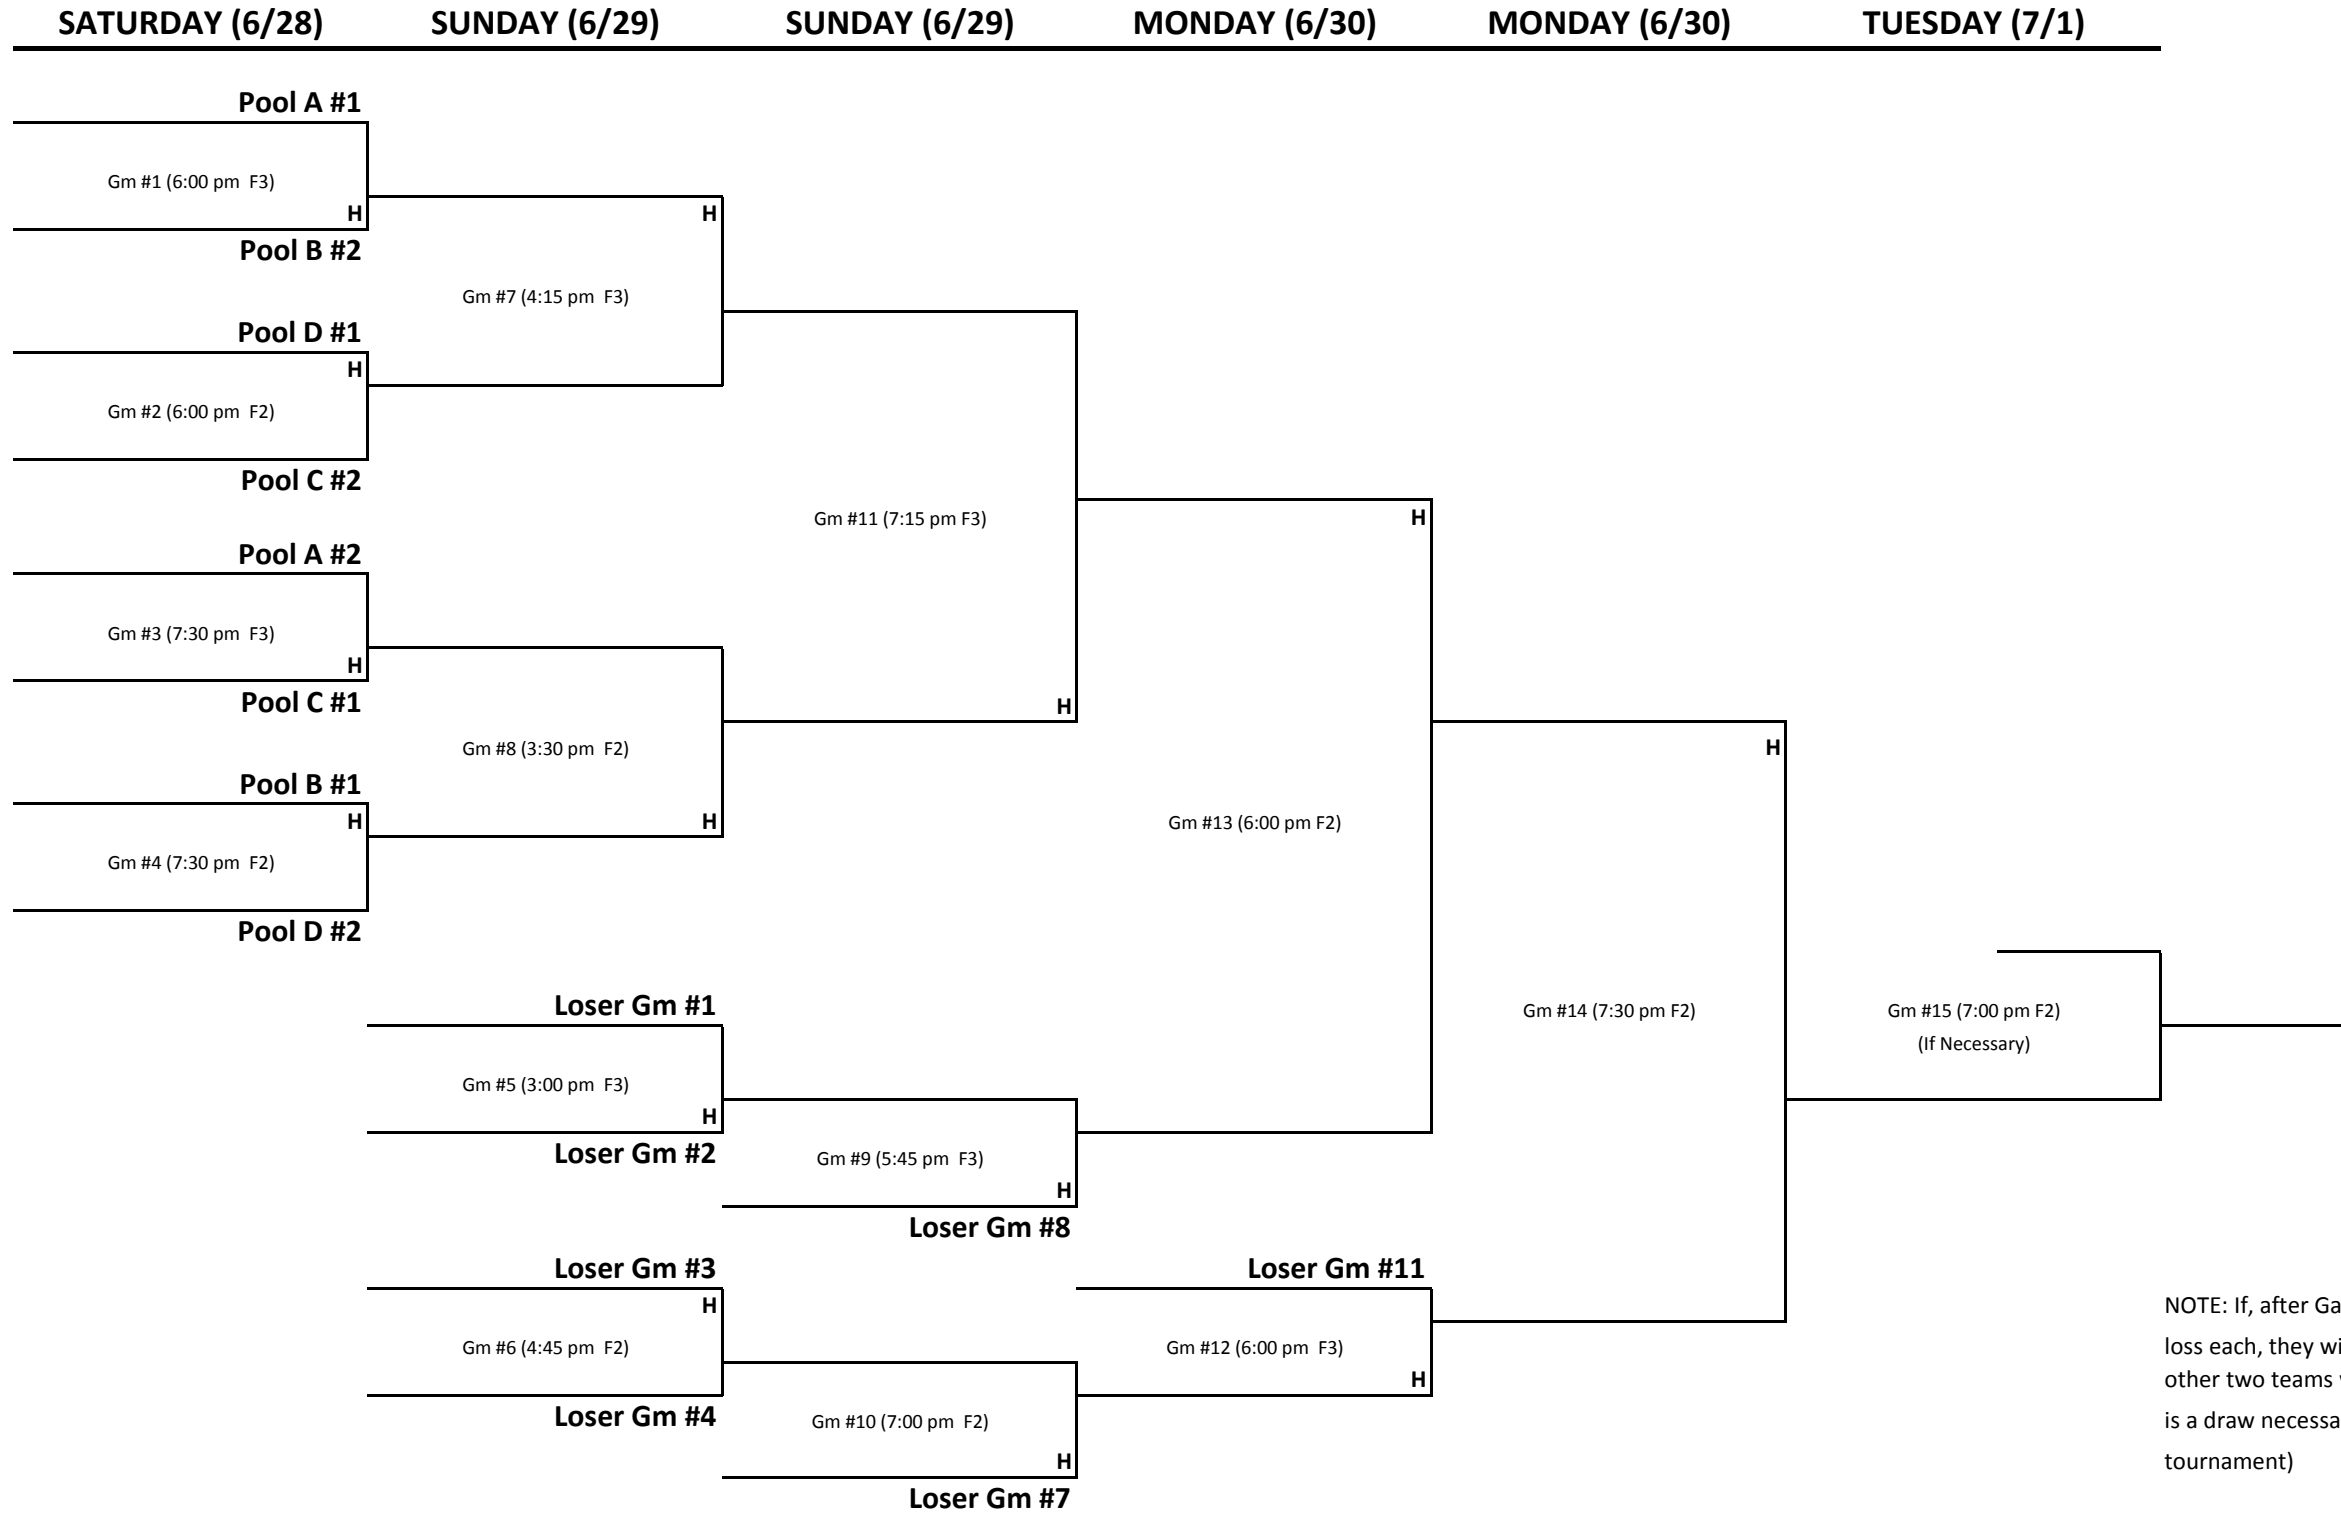

DIXIE YOUTH DISTRICT 8 2014 PITCHING MACHINE TOURNAMENT 8 YR OLDS ALEXANDRIA

NOTE: If, after Game 13, there are three teams with one loss each, they will draw for the BYE in Game 15. The other two teams will be paired in Game 14. (In case there is a draw necessary, there will be two runner-ups in the tournament)