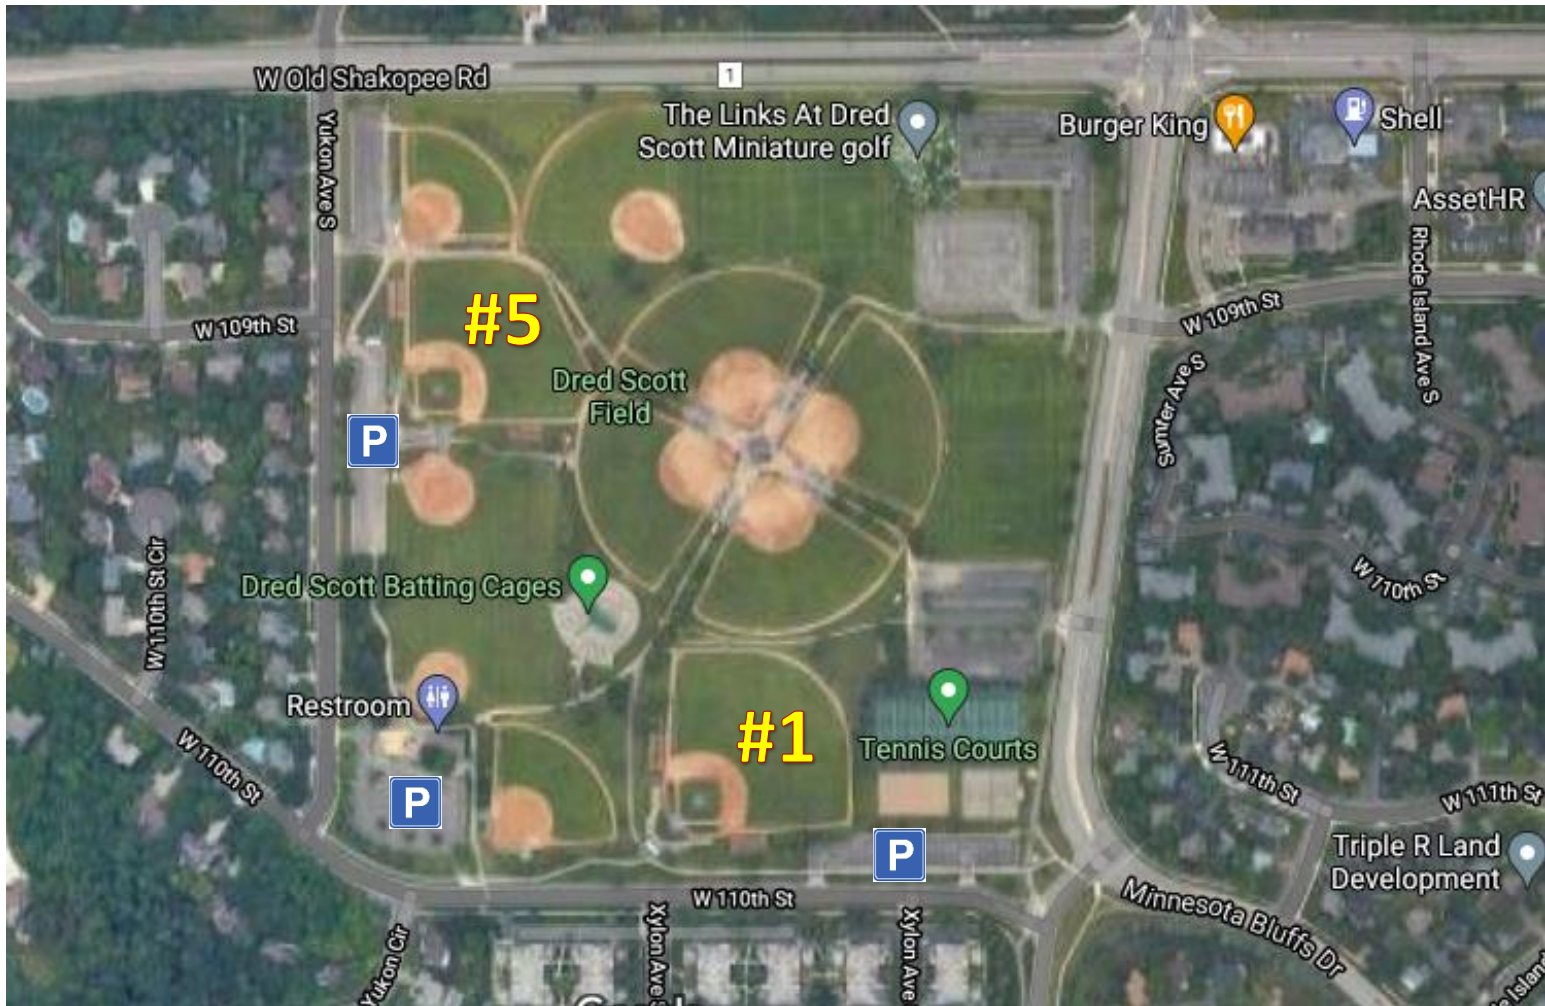

Kent Hrbek Fields

9001 Nicollet Ave, Bloomington, MN 55420

Directions

* Concessions available at the club house during most games

Dred Scott Fields

10820 Bloomington Ferry Rd, Bloomington, MN 55431

Directions

Gene C. Kelly Fields

185 E 102nd St, Bloomington, MN 55420

Directions

Valley View Fields

9000 Portland Ave, Bloomington, MN 55420

Directions