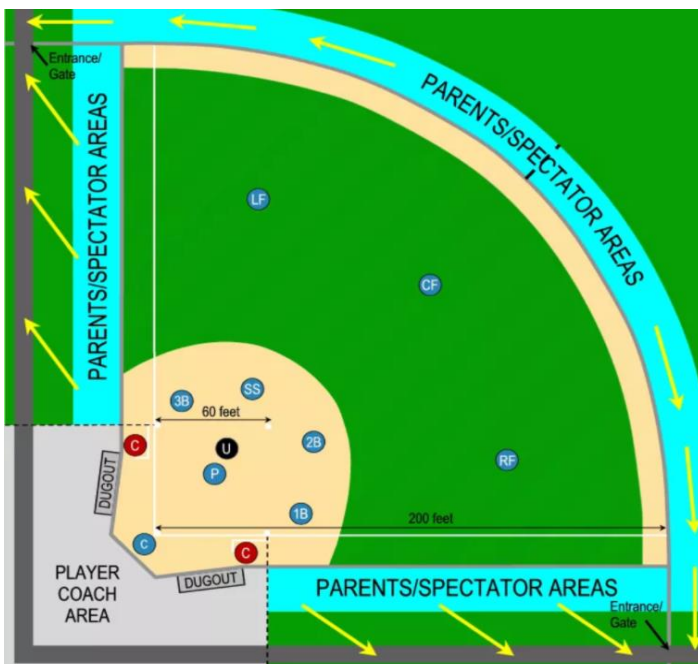

2021 Bloomington Traveling Baseball Association COVID Rules

The City of Bloomington and BTBA have put regulations in place to allow BTBA to use Hrbek Fields. Your cooperation and help is needed to insure our continued access for 2021 and beyond.

Please inform your players, families, fans and opposing coaches of these rules.

We're depending on your help to enforce these requirements.

- 1) Only Coaches, Players and Scorekeepers are allowed on the bleachers between the dugouts.
- 2) Fans must sit in the designated areas.
- 3) Masks are required when walking to/from the seating area, to/from the concession stands and to/from the bathrooms.
- 4) Masks are required in the concession food lines.
- 5) Food needs to be eaten in the parent/spectator area only
- 6) There are painted lines on the ground in dugouts and the stands area.
 - a. Please don't cross those lines
 - b. Please don't loiter in those areas.