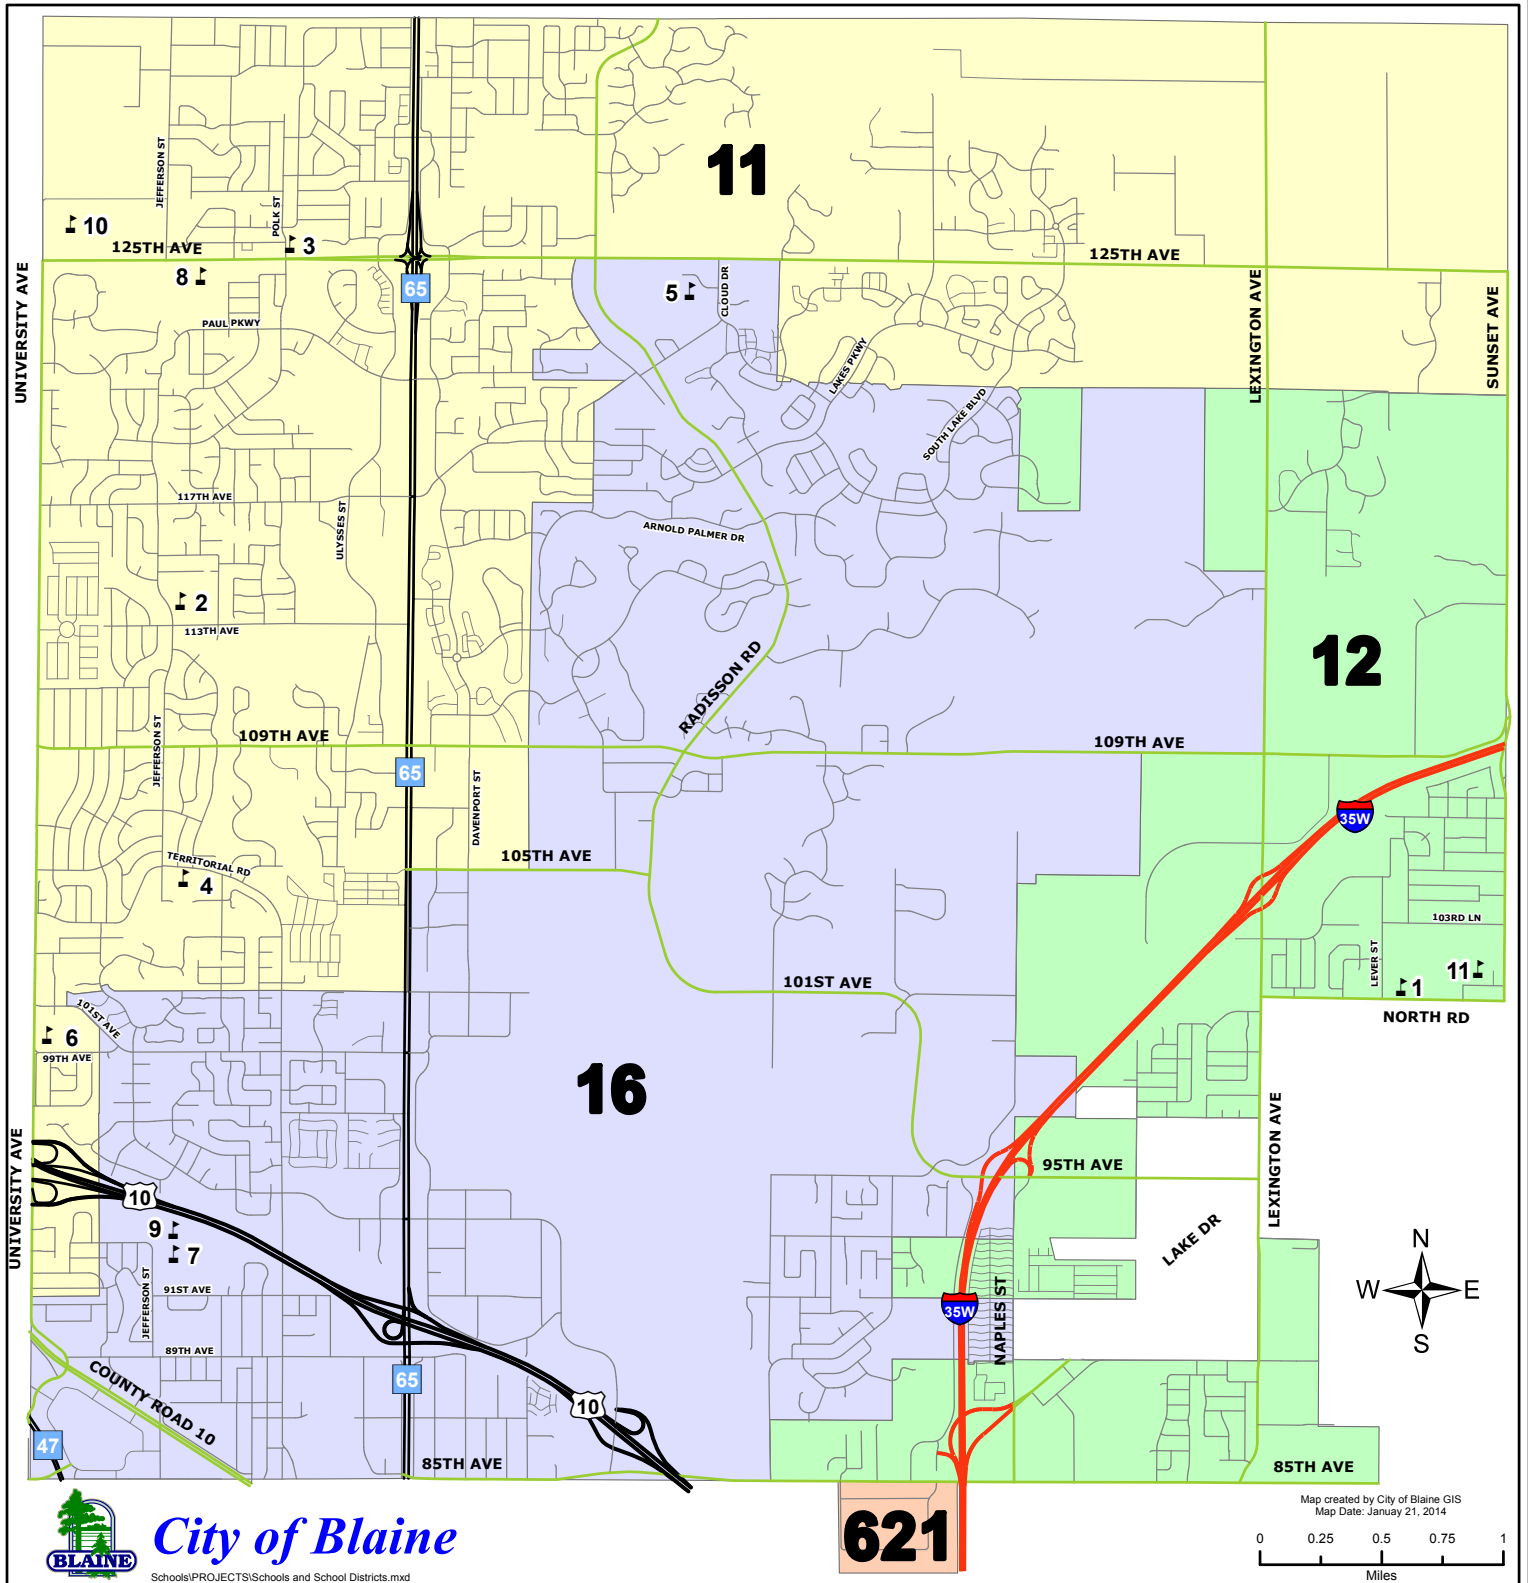

Schools and School Districts

School Districts

- Anoka-Hennepin Dist. 11** (763) 506-1000
11299 Hanson Blvd NW / Coon Rapids, MN 55433
- Centennial Dist. 12** (763) 792-6000
4707 North Rd / Circle Pines, MN 55014
- Spring Lake Park Dist. 16** (763) 600-5000
8000 Highway 65NE / Spring Lake Park, MN 55432
- Mounds View Dist. 621** (651) 621-6000
350 Highway 96 W / Shoreview, MN 55126

Elementary Schools

- 1 Centennial Elementary School
- 2 Jefferson Elementary School
- 3 Johnsville Elementary School
- 4 Madison Elementary School
- 5 Northpoint Elementary School
- 6 University Avenue Elementary School