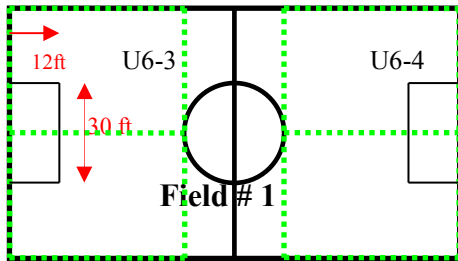

PARKING LOT

CONCESSION STAND

- U6 Fields (Green)
- U7 Fields (Black)
105ft x 60 ft
- U8 Fields (Orange)
135ft x 90ft
- U9/10 Field (Blue)
165ft x 105ft