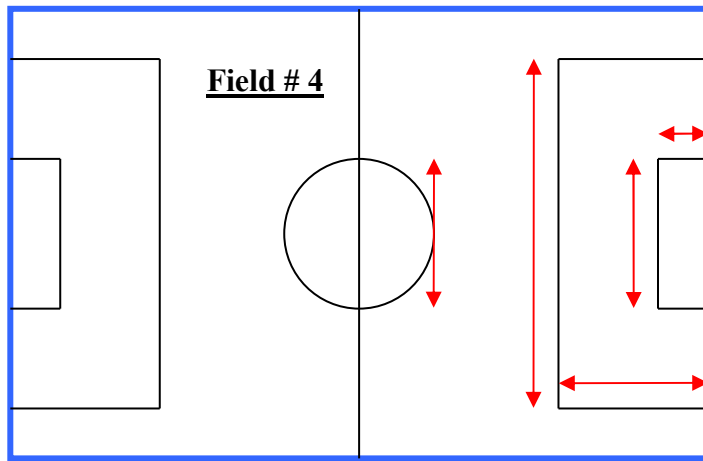

PARKING LOT

CONCESSION STAND

- U6 Fields (Green)
- U7 Fields (Black)
105ft x 60 ft
- U8 Fields (Orange)
135ft x 90ft
- U9/10 Field (Blue)
165ft x 105ft