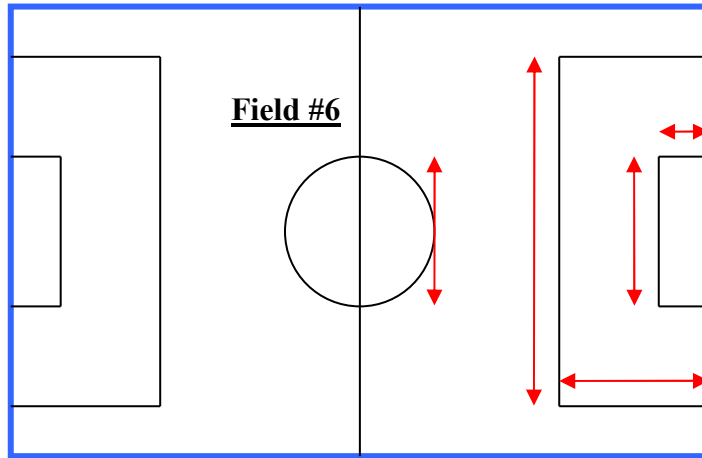

PARKING LOT

CONCESSION STAND

- U6 Fields (Green)
- U7 Fields (Black)
105ft x 60 ft
- U8 Fields (Orange)
135ft x 90ft
- U9/10 Field (Blue)
165ft x 105ft