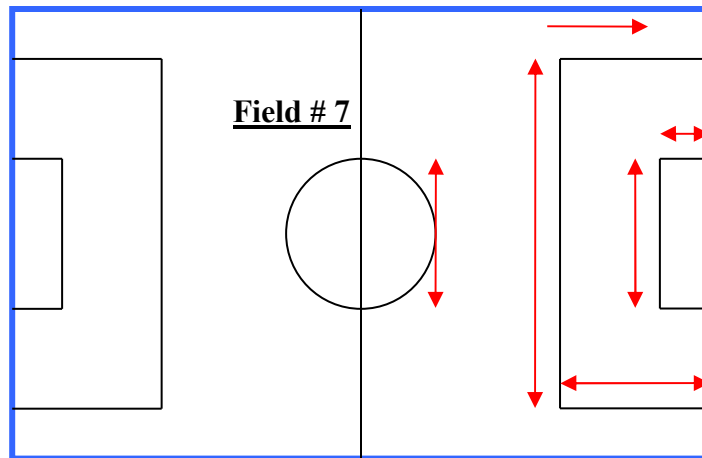

PARKING LOT

CONCESSION STAND

- U6 Fields (Green)
- U7 Fields (Black)
105ft x 60 ft
- U8 Fields (Orange)
135ft x 90ft
- U9/10 Field (Blue)
165ft x 105ft