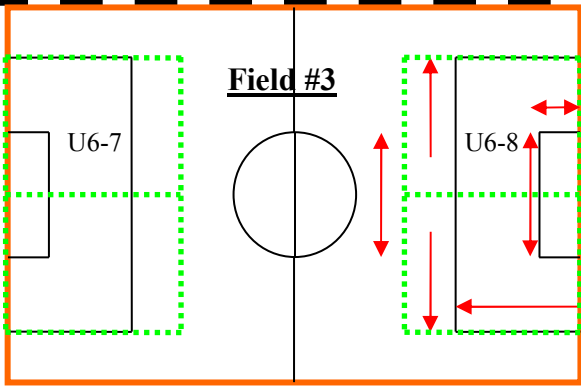

PARKING LOT

CONCESSION STAND

- U6 Fields (Green)
- U7 Fields (Black)
105ft x 60 ft
- U8 Fields (Orange)
135ft x 90ft
- U9/10 Field (Blue)
165ft x 105ft