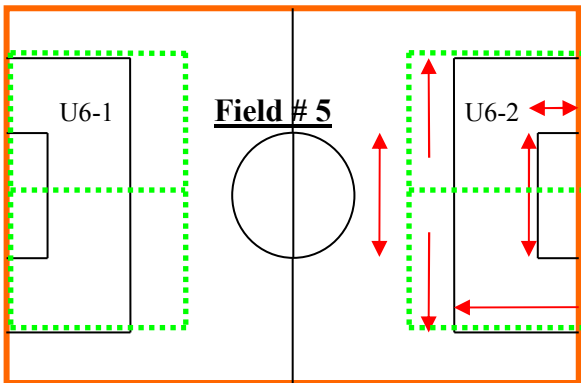

PARKING LOT

CONCESSION STAND

- U6 Fields (Green)
- U7 Fields (Black)
105ft x 60 ft
- U8 Fields (Orange)
135ft x 90ft
- U9/10 Field (Blue)
165ft x 105ft