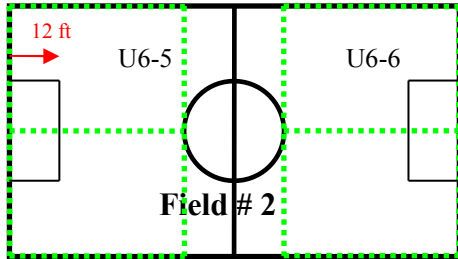

PARKING LOT

CONCESSION STAND

- U6 Fields (Green)
- U7 Fields (Black)
105ft x 60 ft
- U8 Fields (Orange)
135ft x 90ft
- U9/10 Field (Blue)
165ft x 105ft