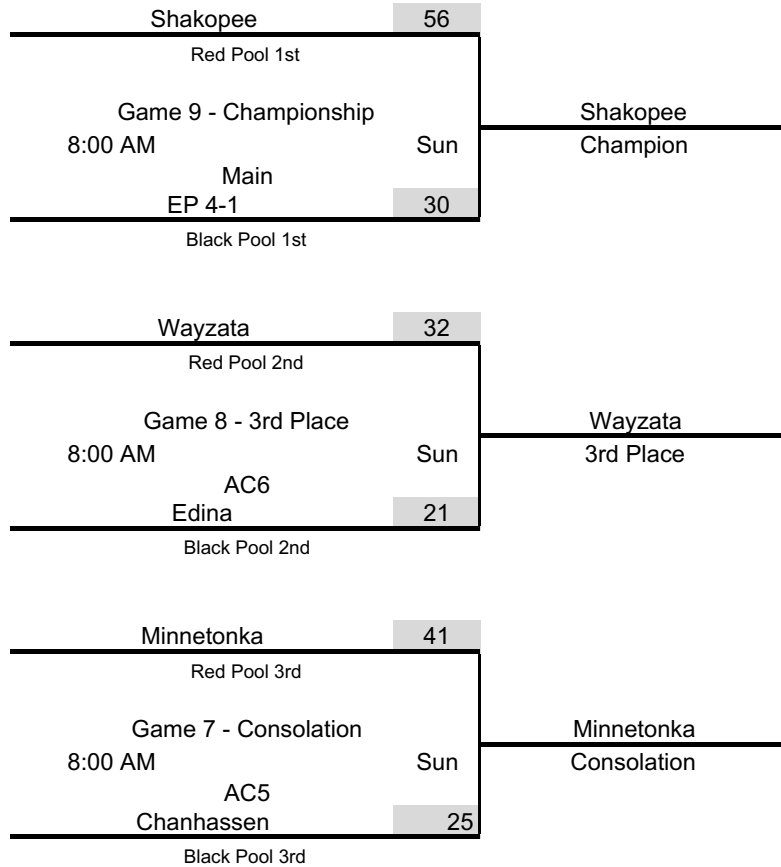

4A

Red Pool

Shakopee
Minnetonka
Wayzata

Black Pool

EP 4-1
Edina
Chanhassen

Game #	Red Pool	Black Pool	Time	Day	Court
1	Shakopee	51	33 6:00 PM	Fri	AC5
2	EP 4-1	47	25 6:00 PM	Fri	AC6
3	Minnetonka	25	27 3:35 PM	Sat	West Gym
4	Edina	26	17 4:40 PM	Sat	West Gym
5	Shakopee	35	24 6:50 PM	Sat	AC3
6	EP 4-1	32	28 6:50 PM	Sat	AC5

**3-WAY TIE: FEWEST POINTS ALLOWED
MOST POINTS SCORED
IF 3-WAY TIE GOES TO 2-WAY TIE, REVERT TO HEAD-TO-HEAD
RANDOM DRAW**

**ALL GAMES PLAYED AT EDEN PRAIRIE HIGH SCHOOL
17185 VALLEY VIEW ROAD
EDEN PRAIRIE, MN 55346**