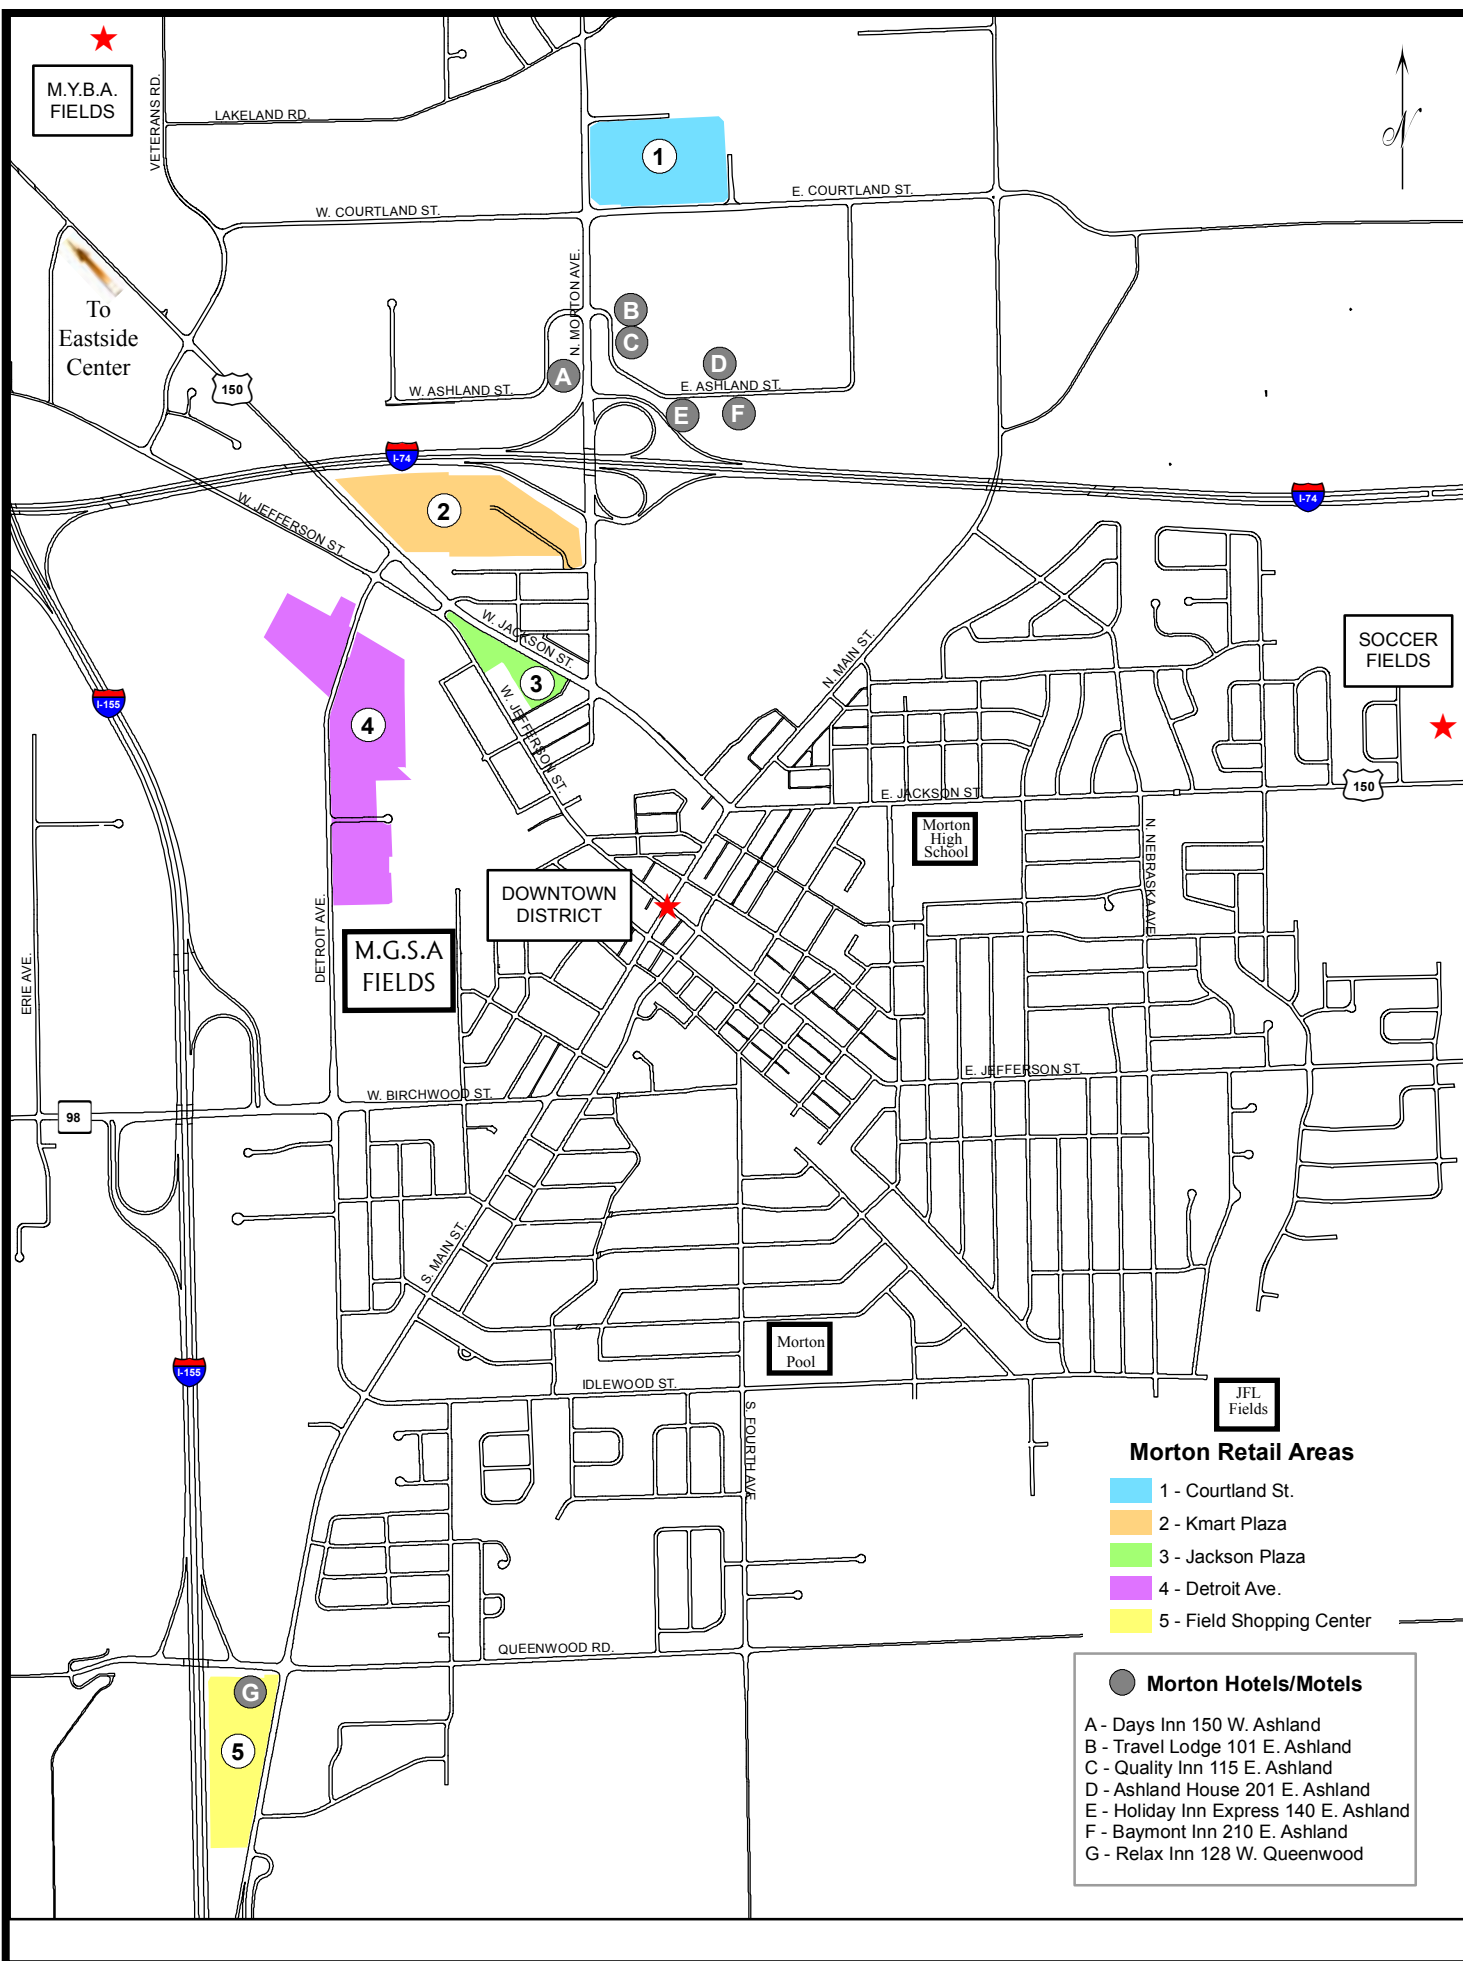

Morton

ILLINOIS

THE DOWNTOWN DISTRICT

Morton offers a unique hometown feel that is shown through in its variety of restaurants, boutiques, and businesses that are found within its downtown district. Morton's Main Street has a variety of shopping opportunities that only small town America can provide. From Dairy Queen to Lulu's there is something for everyone so take a look for yourself and spend some time in downtown Morton.

- COURTLAND STREET AREA** includes Wal-Mart and several restaurants including the Irish Pub "Paddy O'Flaherty's for great food & drink.
- KMART PLAZA** is just off I-74 and houses many Morton businesses including Kmart, Kroger's, Monicals Pizza, Joy's Hallmark, and Basta's fine italian cuisine.
- Jackson Plaza** is home to several Morton fixtures such as Schooners "a small town pub", Judy's Diner, and Great Harvest Bread Co.
- Detroit Avenue** is between W. Jefferson Street and Idlewood Street. Along this street you will discover Blain's Farm & Fleet, Floral Designs, Red Rock Grille, and the Indoor Soccer Forum.

115 E. Ashland
(309) 266-8310

140 E Ashland
(309) 263-4400

128 E. Queenwood
(309) 263-2511

101 E. Ashland
(309) 266-1600

201 E. Ashland
(309) 263-5116

210 E. Ashland
(309) 266-8888

- Morton Retail Areas**
- 1 - Courtland St.
 - 2 - Kmart Plaza
 - 3 - Jackson Plaza
 - 4 - Detroit Ave.
 - 5 - Field Shopping Center

- Morton Hotels/Motels**
- A - Days Inn 150 W. Ashland
 - B - Travel Lodge 101 E. Ashland
 - C - Quality Inn 115 E. Ashland
 - D - Ashland House 201 E. Ashland
 - E - Holiday Inn Express 140 E. Ashland
 - F - Baymont Inn 210 E. Ashland
 - G - Relax Inn 128 W. Queenwood