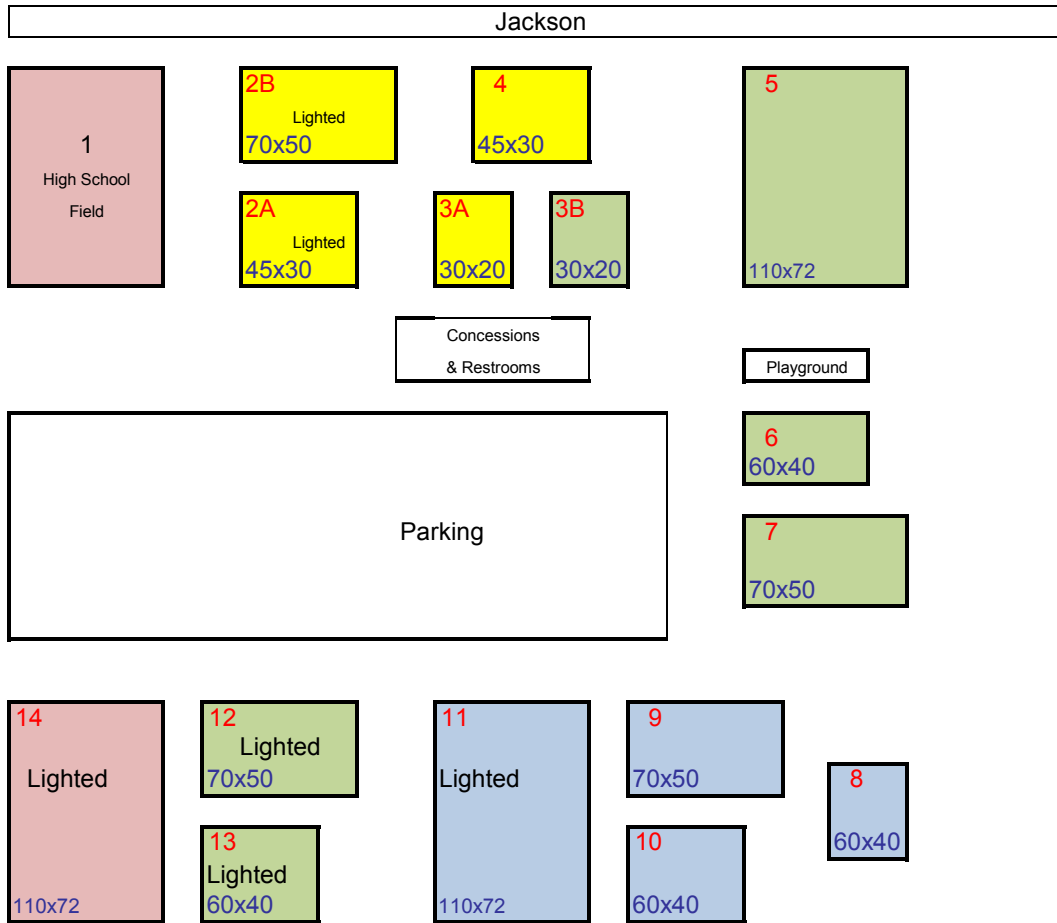

Morton Park District Field Layout, Fall 2017

Field 14

Monday-Friday, MHS 3:30-7:30pm

Monday, Fury 7:30-9pm

Tuesday-Thursday, MPSC 7:30-9pm

- MPD
- MHS
- MPSC
- Fury